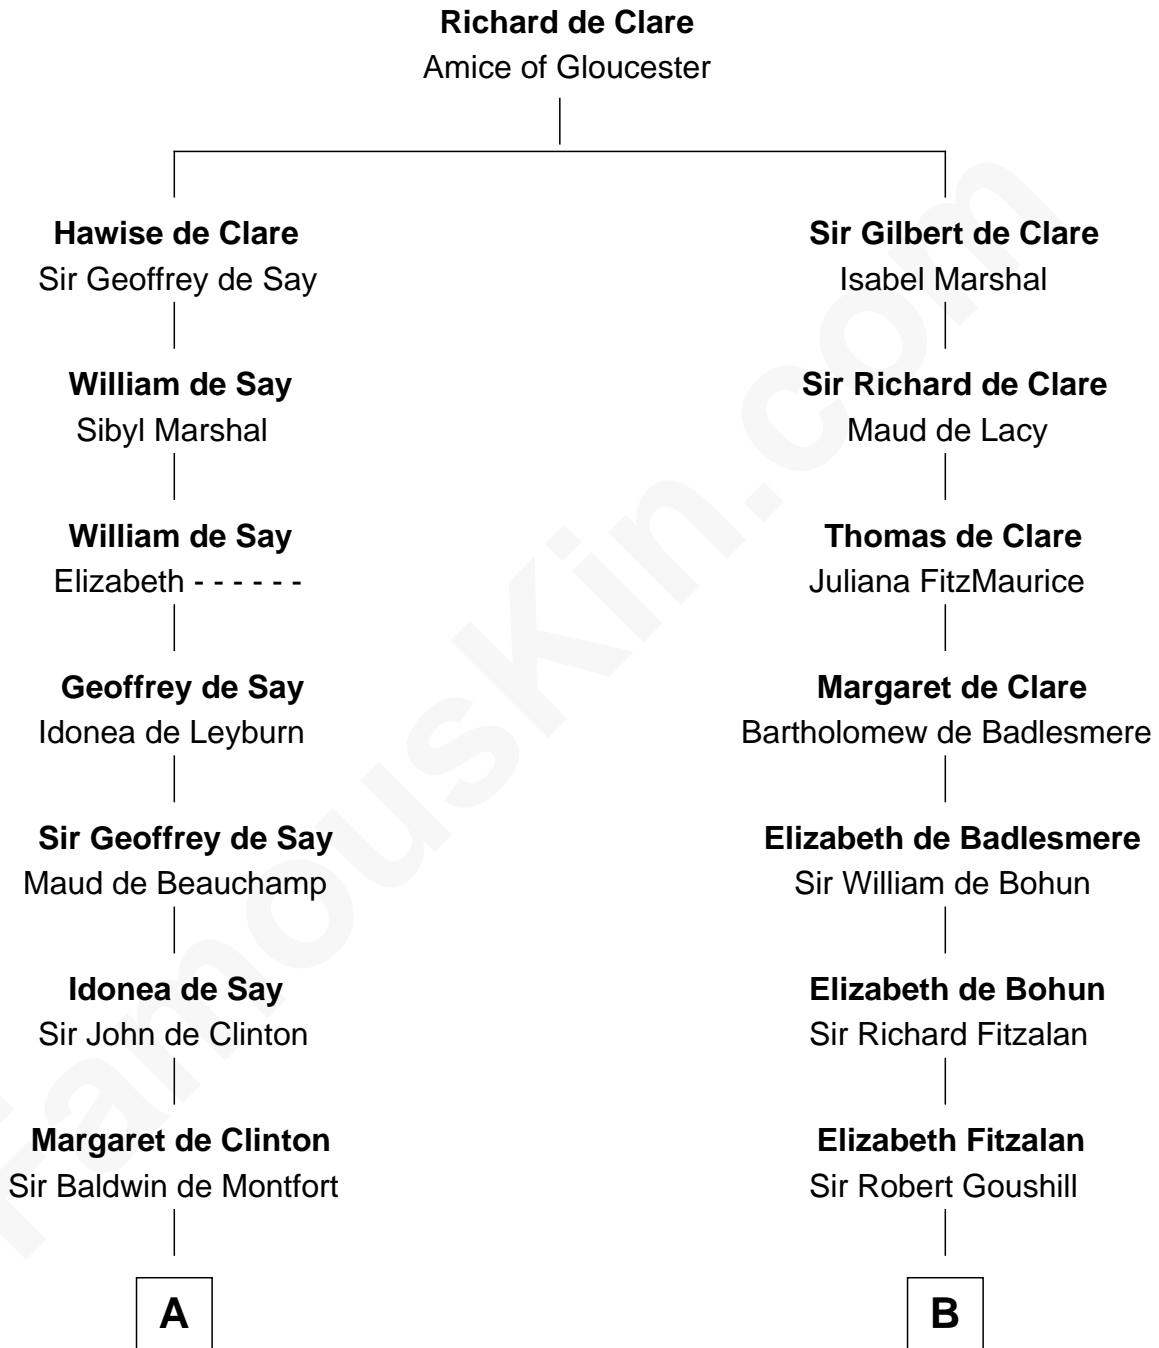

FamousKin.com Relationship Chart of

Abraham Baldwin

Signer of the U.S. Constitution

19th cousin 1 time removed of

Abigail (Smith) Adams

First Lady of President John Adams

C

Abigail Baldwin
Samuel Baldwin

Timothy Baldwin
Bathsheba Stone

Michael Baldwin
Lucy Dudley

Abraham Baldwin
Signer of the U.S. Constitution

D

Col John Quincy
Elizabeth Norton

Elizabeth Quincy
Rev. William Smith

Abigail (Smith) Adams
First Lady of John Adams