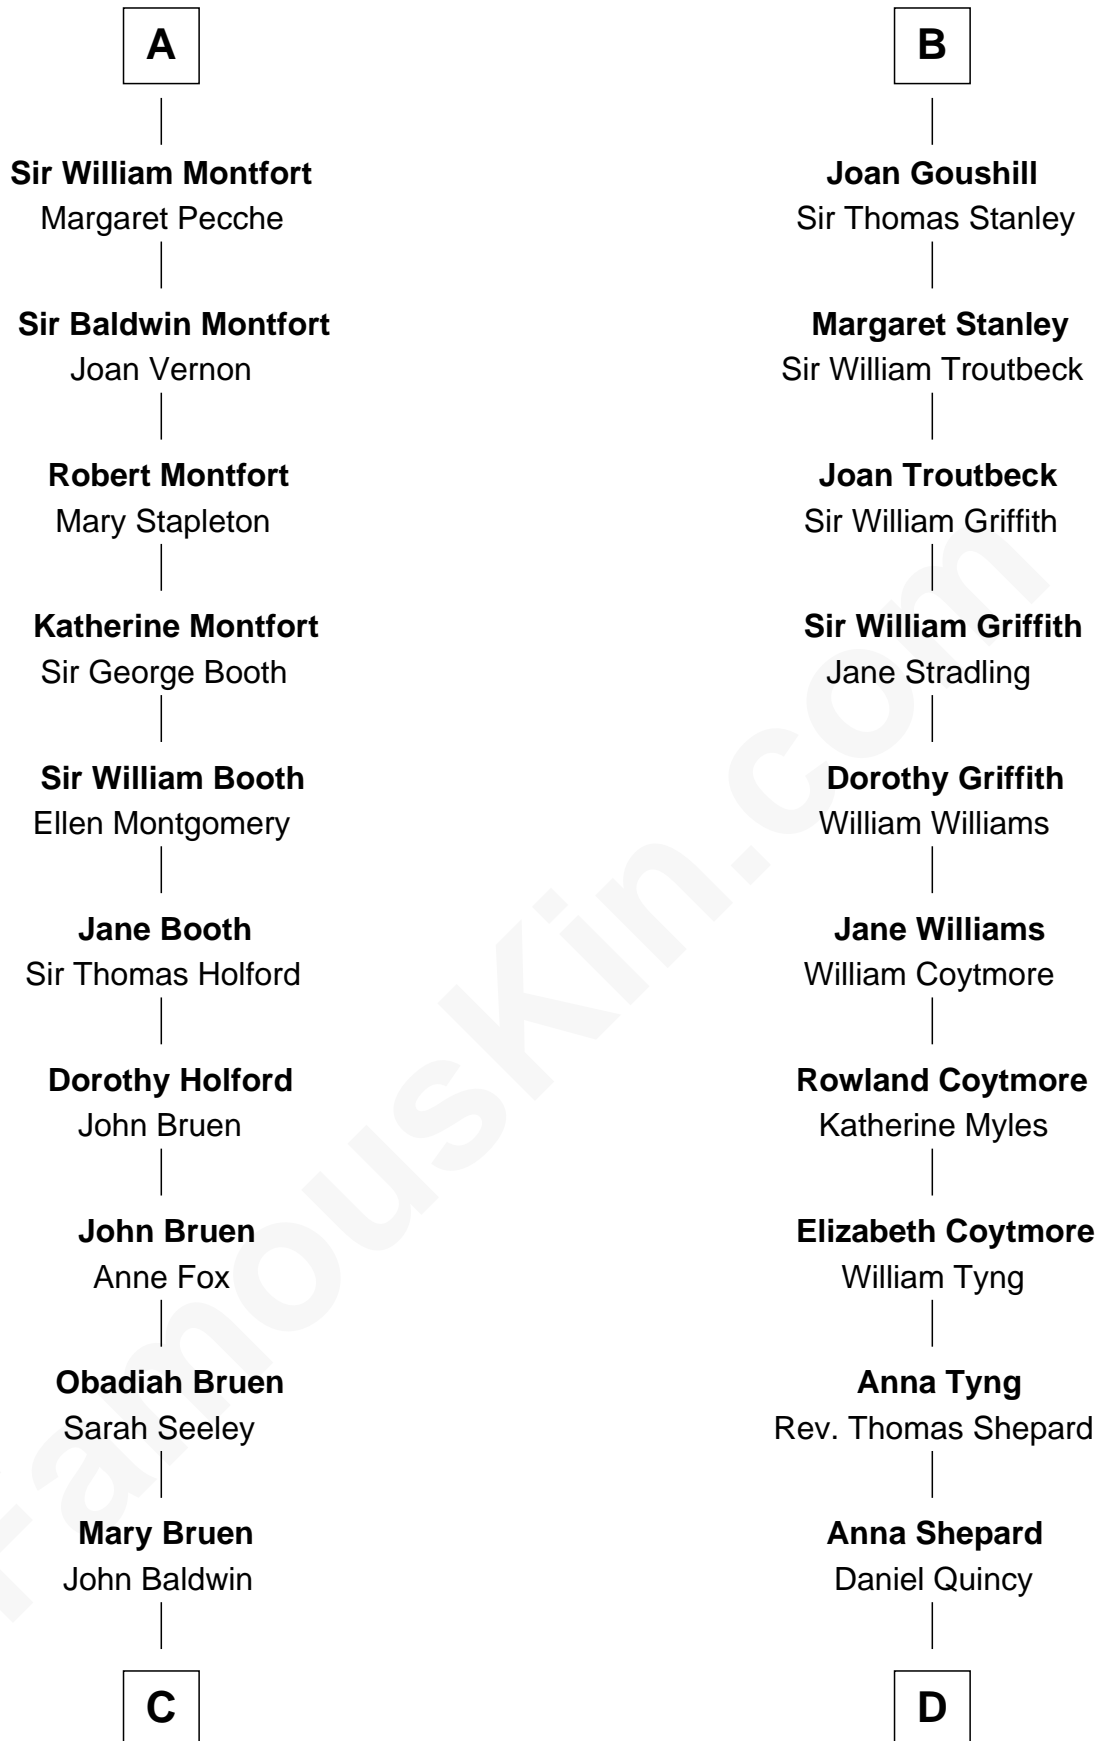

FamousKin.com Relationship Chart of

Abraham Baldwin

Signer of the U.S. Constitution

19th cousin 1 time removed of

Abigail (Smith) Adams

First Lady of President John Adams

C

Abigail Baldwin
Samuel Baldwin

Timothy Baldwin
Bathsheba Stone

Michael Baldwin
Lucy Dudley

Abraham Baldwin
Signer of the U.S. Constitution

D

Col John Quincy
Elizabeth Norton

Elizabeth Quincy
Rev. William Smith

Abigail (Smith) Adams
First Lady of John Adams