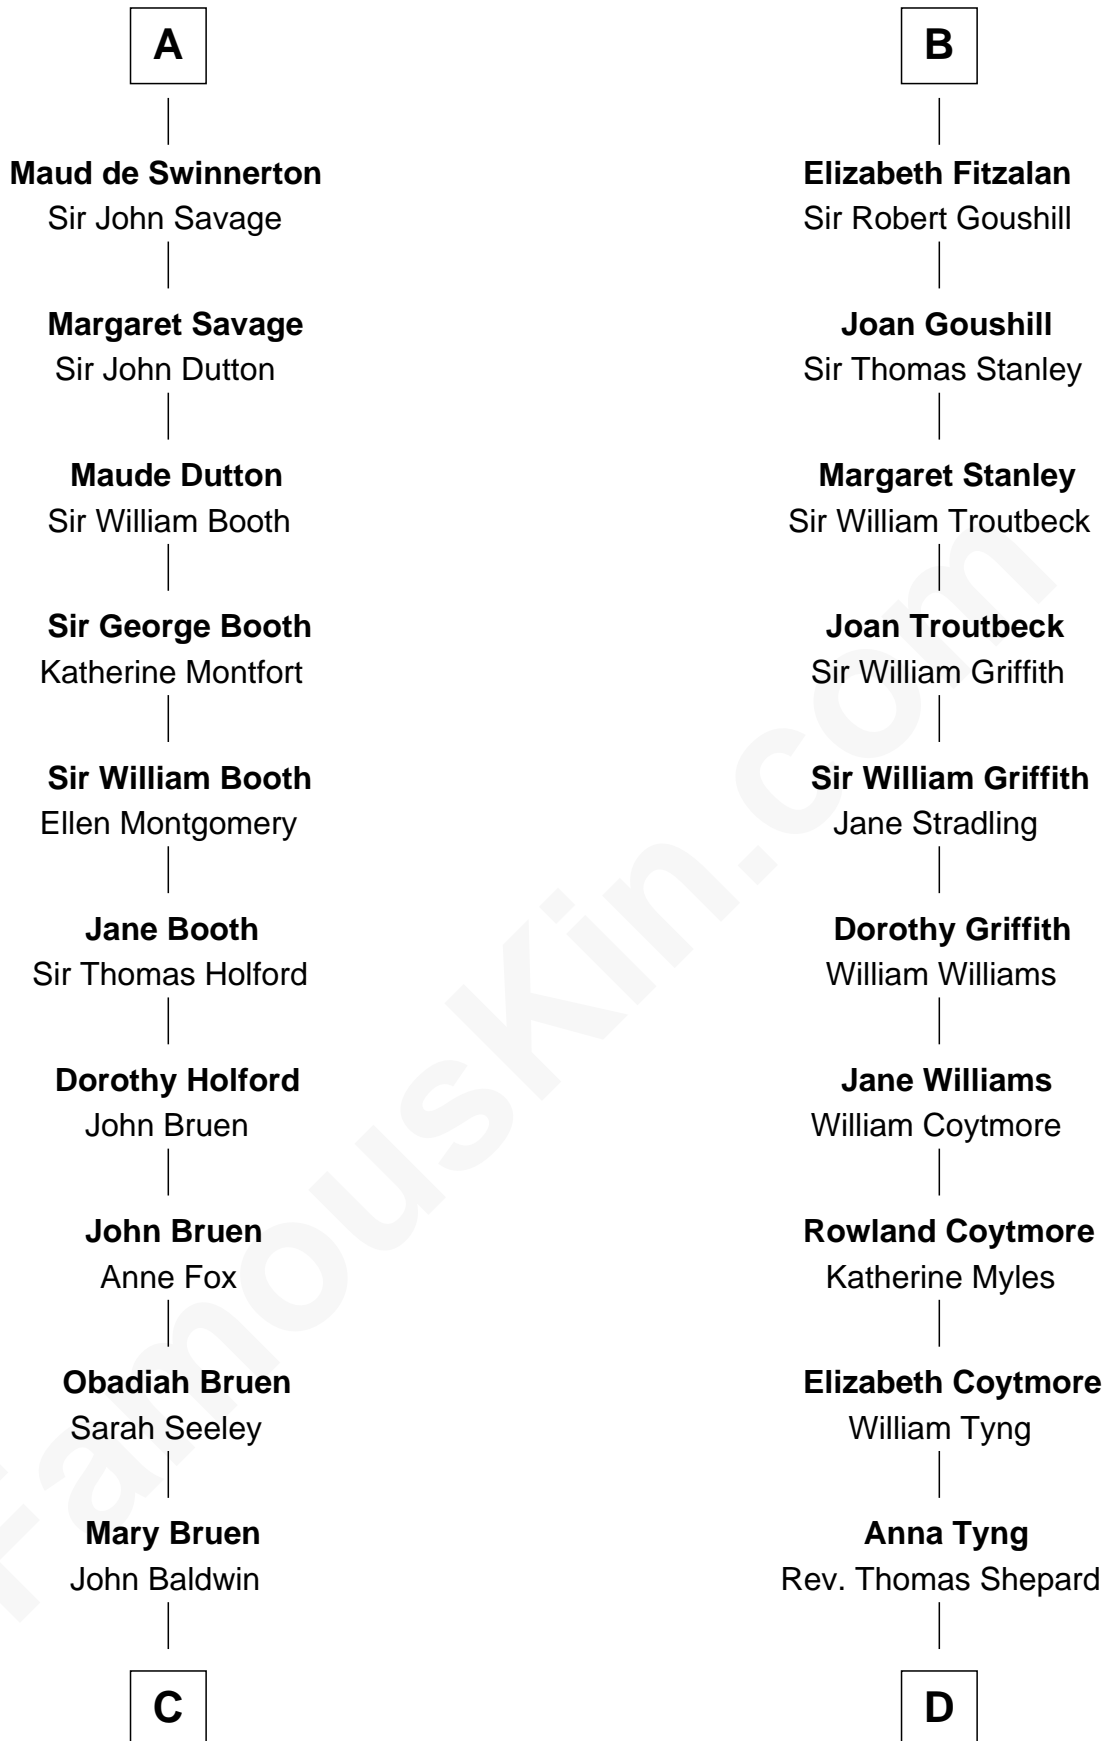

FamousKin.com Relationship Chart of

Abraham Baldwin

Signer of the U.S. Constitution

20th cousin of

Abigail (Smith) Adams

First Lady of President John Adams

C

Abigail Baldwin

Samuel Baldwin

Timothy Baldwin

Bathsheba Stone

Michael Baldwin

Lucy Dudley

Abraham Baldwin

Signer of the U.S. Constitution

D