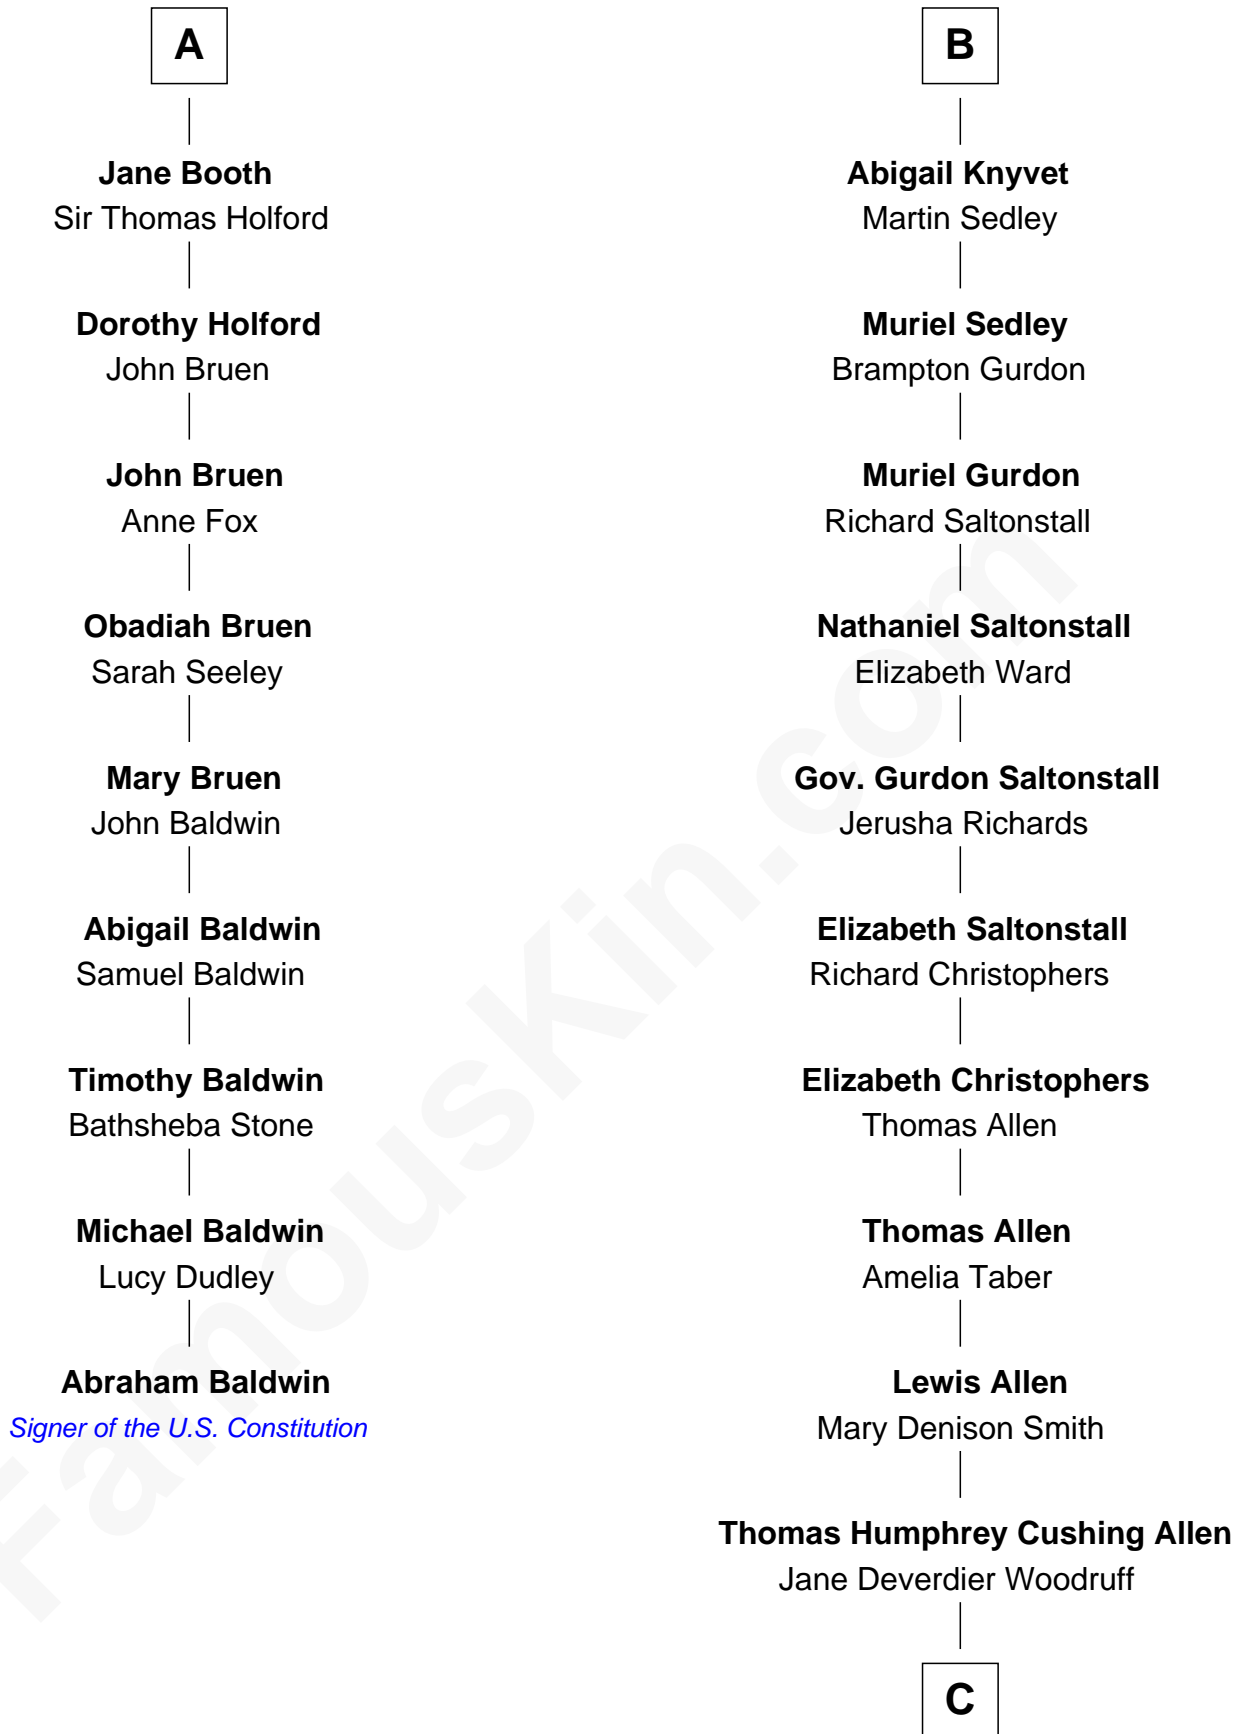

# FamousKin.com Relationship Chart of

**Abraham Baldwin**

*Signer of the U.S. Constitution*

15th cousin 5 times removed of

**Ted Danson**

*TV Actor - "Cheers", "CSI"*

**Sir Robert de Holland**

Maude la Zouche

**Maude de Holland**  
Sir Thomas de Swinnerton

**Sir Robert de Swinnerton**  
Elizabeth de Beke

**Maud de Swinnerton**  
Sir John Savage

**Margaret Savage**  
Sir John Dutton

**Maude Dutton**  
Sir William Booth

**Sir George Booth**  
Katherine Montfort

**Sir William Booth**  
Ellen Montgomery

**A**

**Thomas Holand**  
Joan Plantagenet

**John de Holand**  
Elizabeth of Lancaster

**Constance de Holand**  
Sir John Grey

**Alice Grey**  
Sir William Knyvet

**Sir Edmund Knyvet**  
Eleanor Tyrrel

**Edmund Knyvet**  
Jane Bouchier

**John Knyvet**  
Agnes Harcourt

**B**

**C**

**William Mercer Allen**  
Virginia Reakirt Thompson