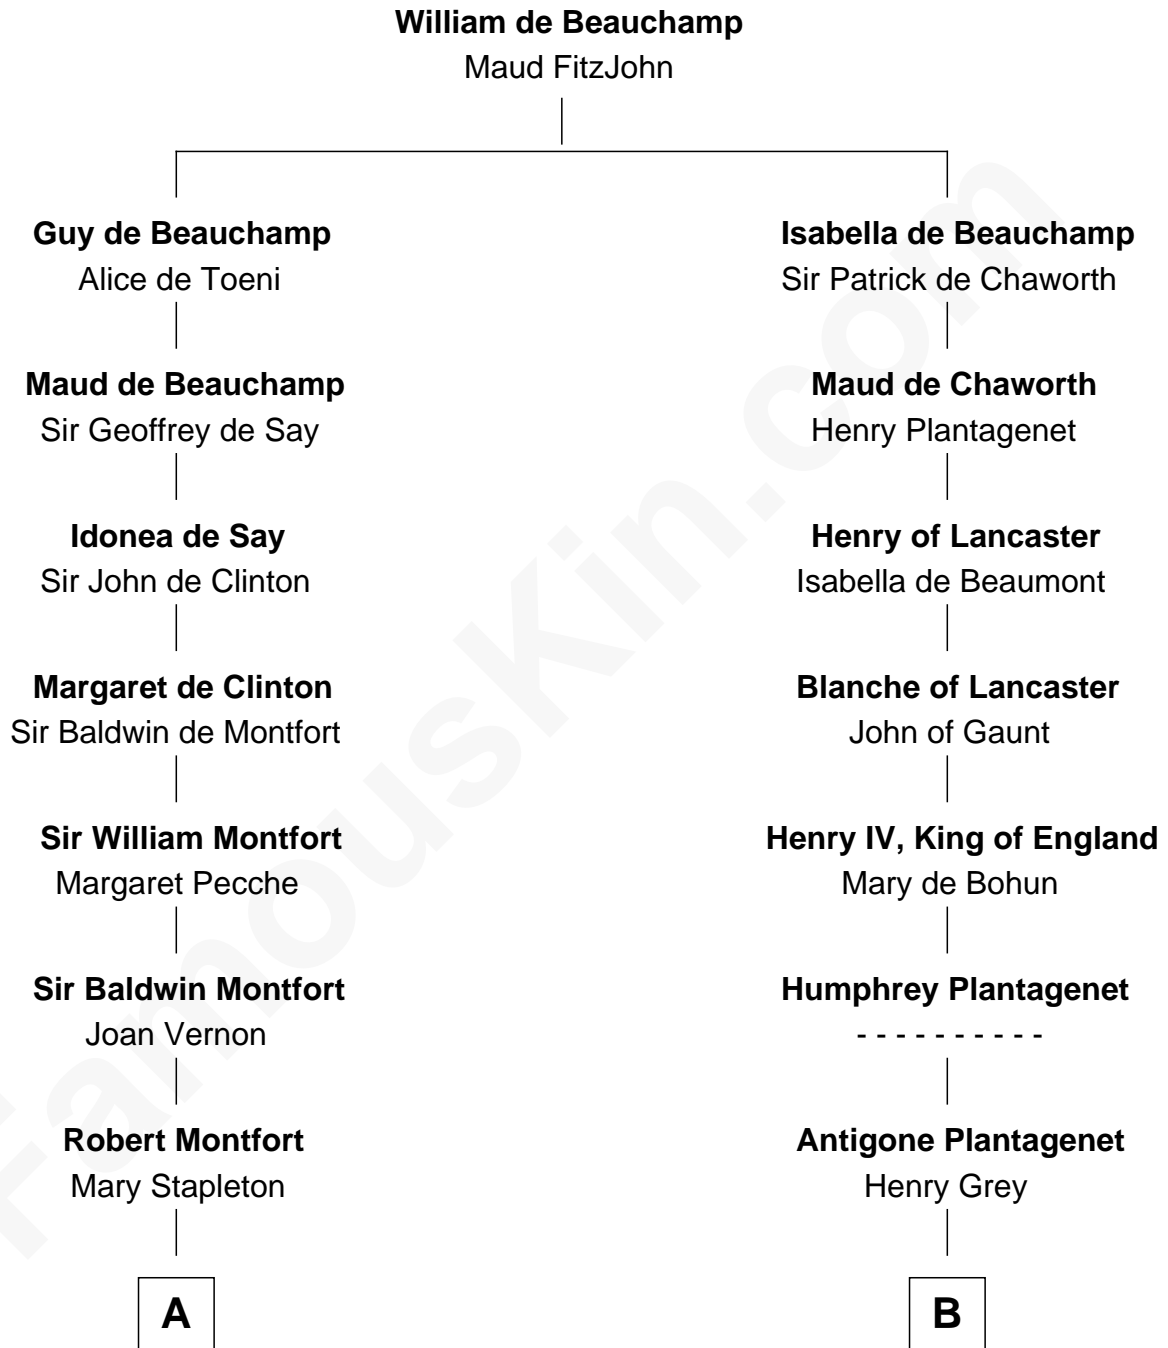

FamousKin.com

Relationship Chart of

Abraham Baldwin

Signer of the U.S. Constitution

17th cousin 4 times removed of

Orson Welles

Radio, Stage, and Movie Actor

C

William Hill Wells
Elizabeth Dagworthy

Henry Hill Welles
Mary Putnam

Richard Jones Welles
Mary Blanche Head

Richard Head Welles
Beatrice Ives

Orson Welles
Radio, Stage, and Movie Actor

FamousKin.com