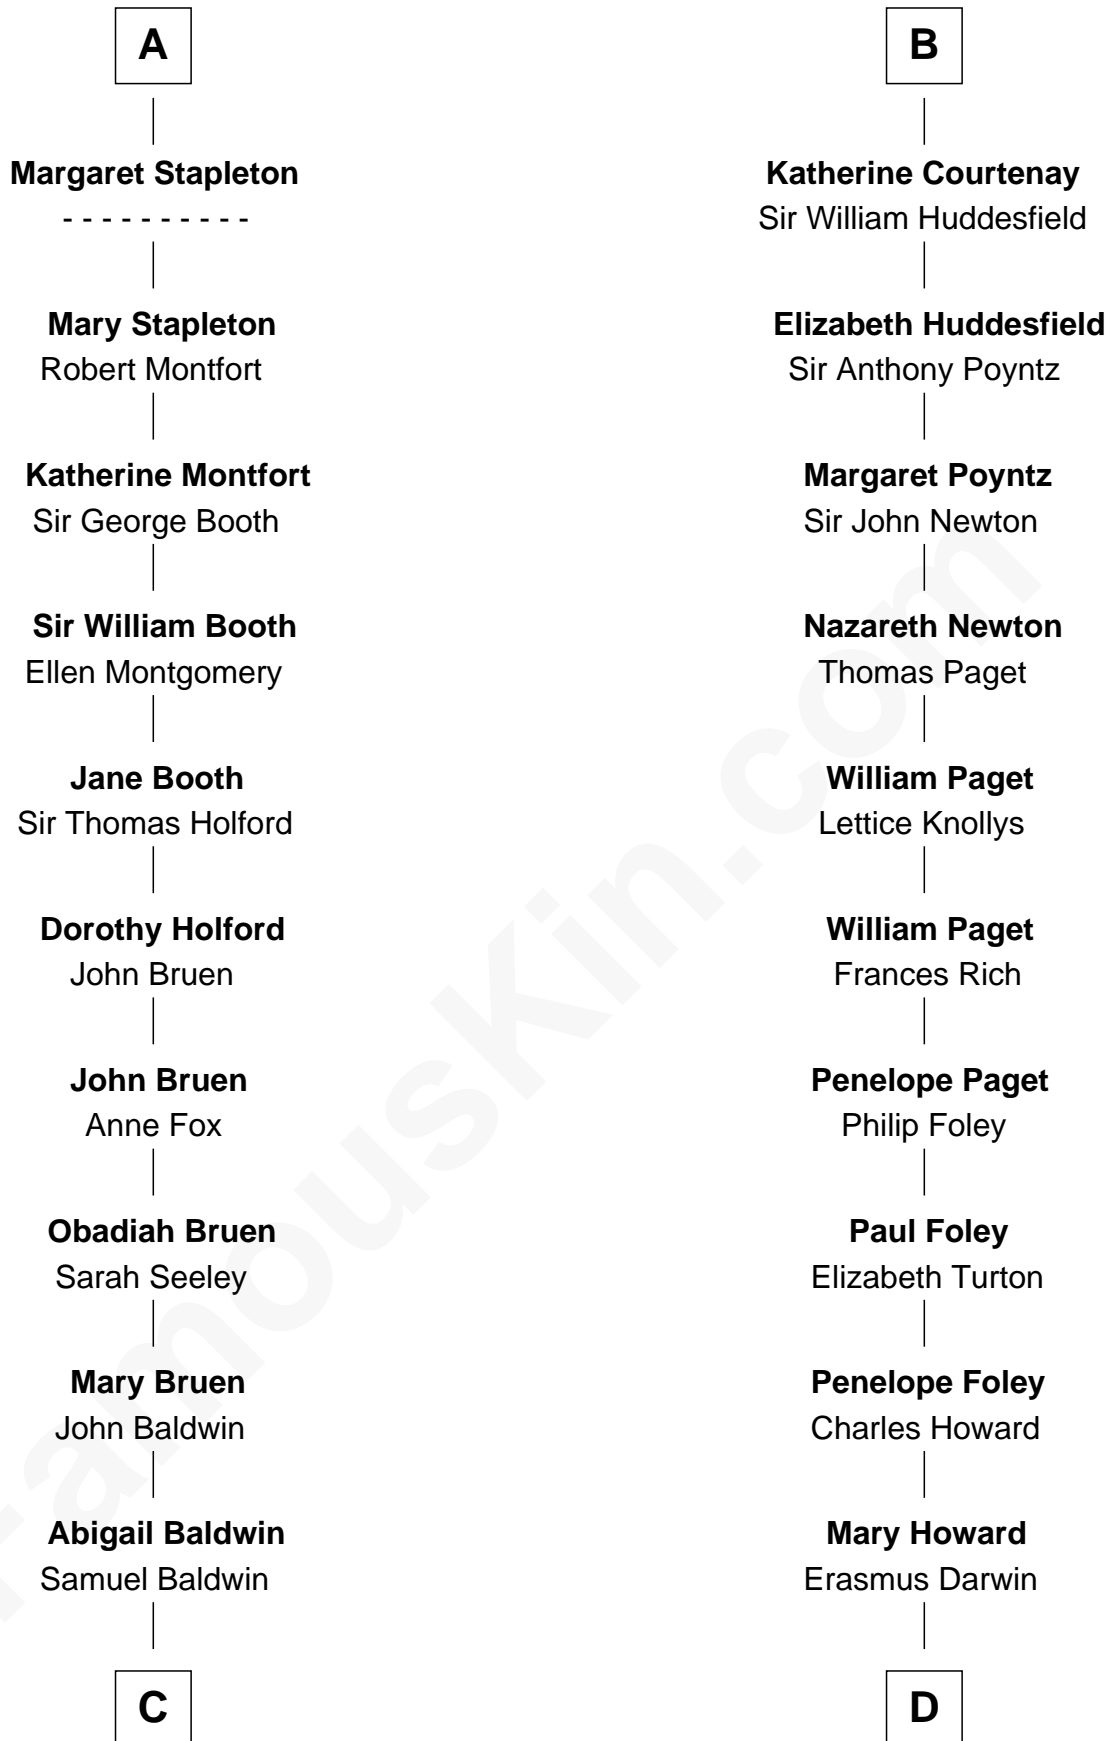

# FamousKin.com Relationship Chart of

**Abraham Baldwin**

*Signer of the U.S. Constitution*

18th cousin 1 time removed of

**Charles Darwin**

*Theory of Evolution*

**John, King of England**

*with wife*

*with wife*

*Isabelle of Angoulême*

**C**

**Timothy Baldwin**  
Bathsheba Stone

**Michael Baldwin**  
Lucy Dudley

**Abraham Baldwin**  
*Signer of the U.S. Constitution*

**D**

**Dr. Robert Waring Darwin**  
Susanna Wedgwood

**Charles Darwin**  
*Theory of Evolution*

FamousKin.com