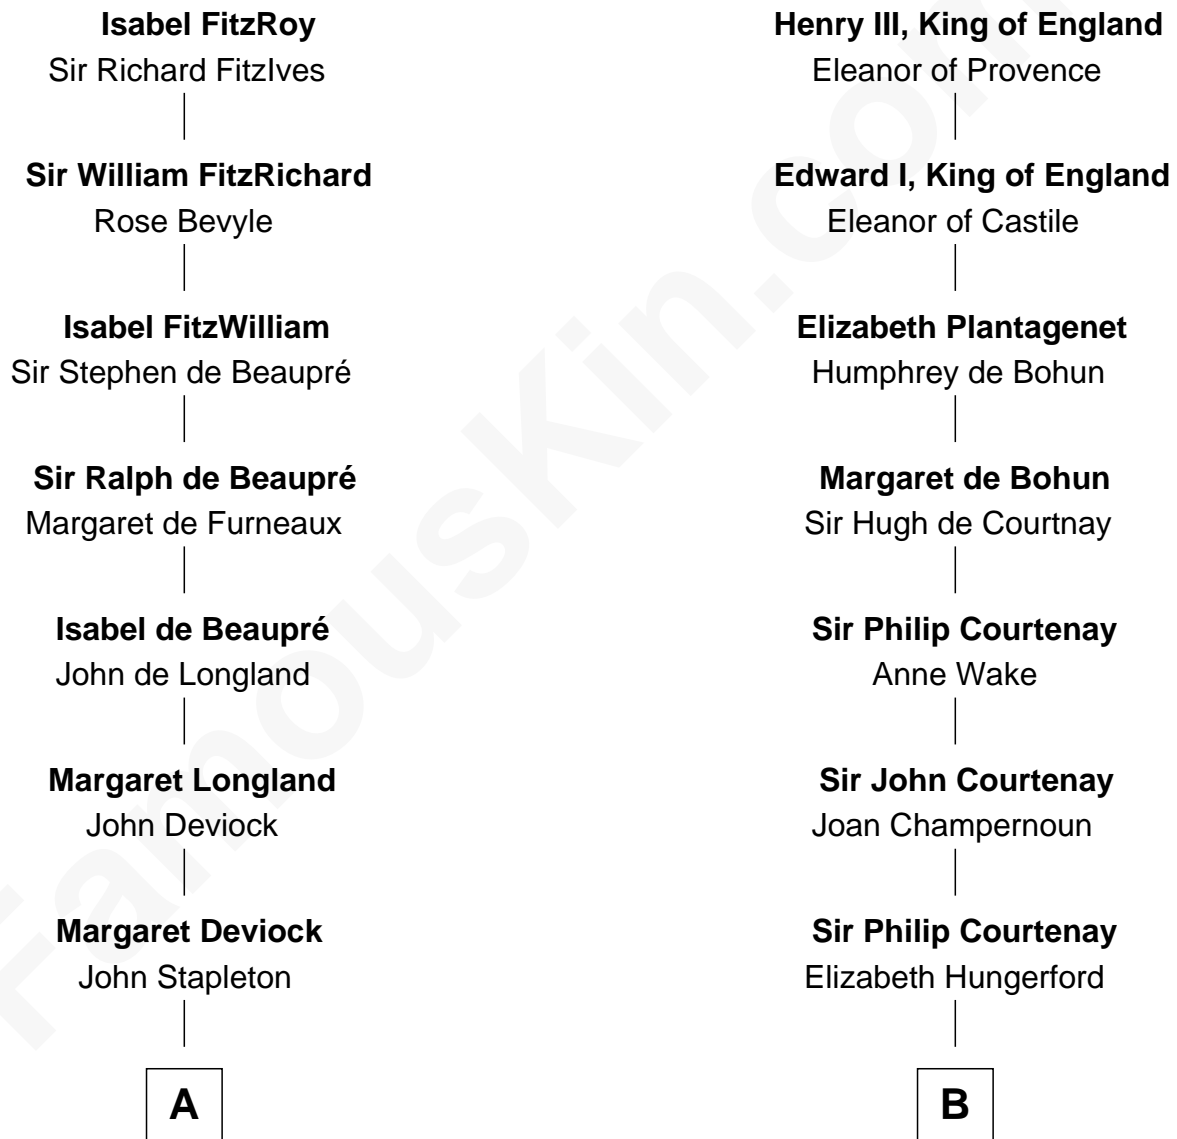

# FamousKin.com Relationship Chart of

**Abraham Baldwin**

*Signer of the U.S. Constitution*

18th cousin 1 time removed of

**Charles Darwin**

*Theory of Evolution*

**John, King of England**

*with wife*

*with wife*

*Isabelle of Angoulême*

**C**

**Timothy Baldwin**  
Bathsheba Stone

**Michael Baldwin**  
Lucy Dudley

**Abraham Baldwin**  
*Signer of the U.S. Constitution*

**D**

**Dr. Robert Waring Darwin**  
Susanna Wedgwood

**Charles Darwin**  
*Theory of Evolution*

FamousKin.com