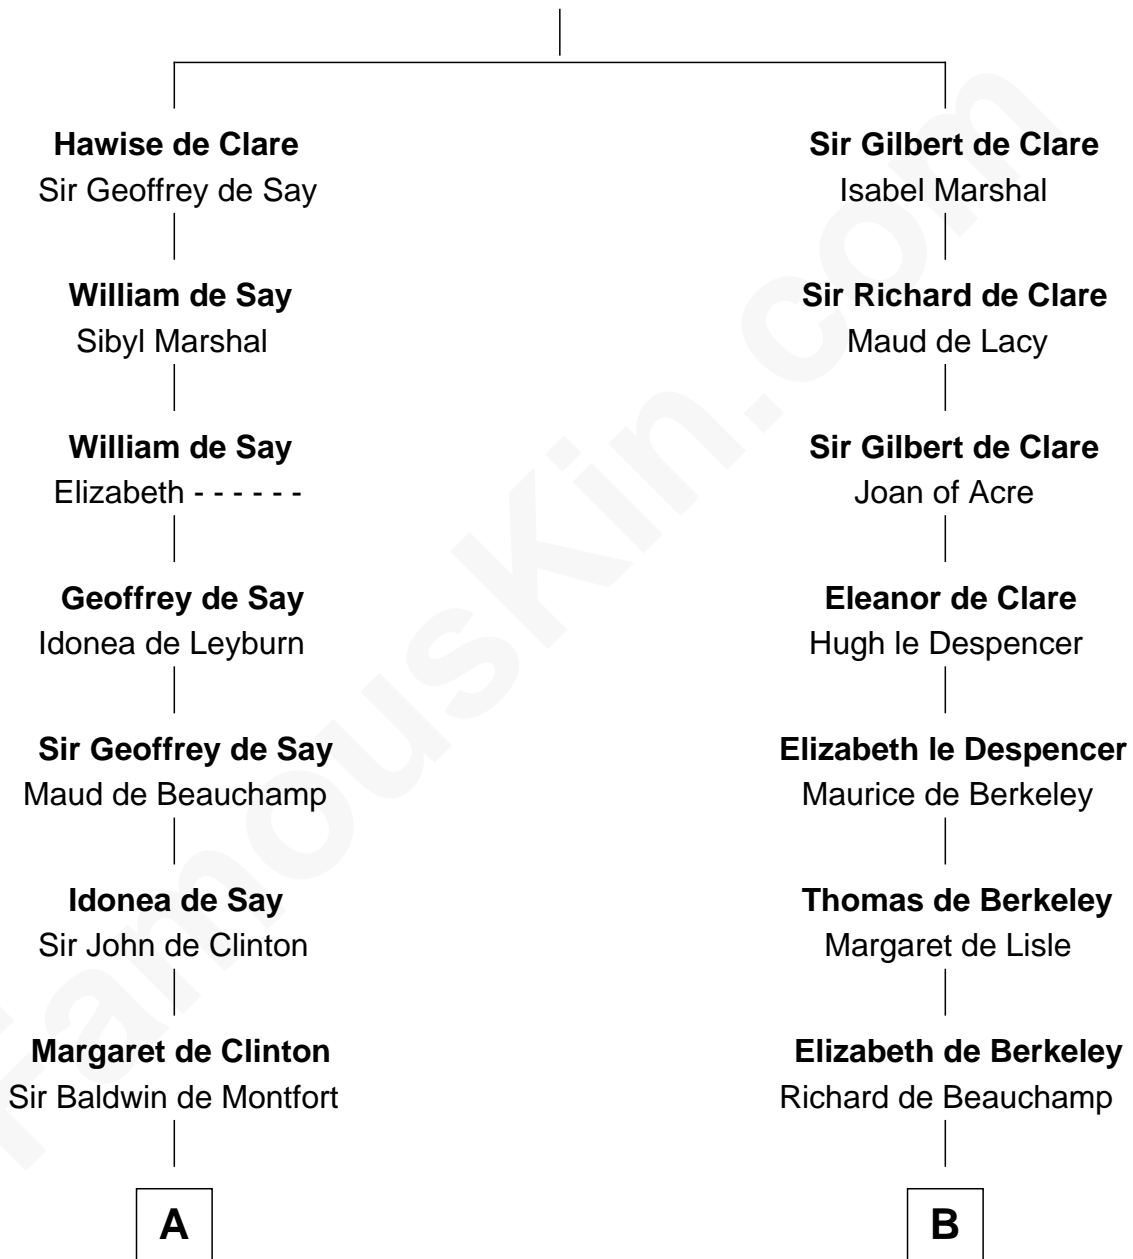

# FamousKin.com Relationship Chart of

**Abraham Baldwin**

*Signer of the U.S. Constitution*

20th cousin of

**Charles Darwin**

*Theory of Evolution*

**Richard de Clare**  
Amice of Gloucester

**C**

**Abigail Baldwin**  
Samuel Baldwin

**Timothy Baldwin**  
Bathsheba Stone

**Michael Baldwin**  
Lucy Dudley

**Abraham Baldwin**  
*Signer of the U.S. Constitution*

**D**

**Penelope Foley**  
Charles Howard

**Mary Howard**  
Erasmus Darwin

**Dr. Robert Waring Darwin**  
Susanna Wedgwood

**Charles Darwin**  
*Theory of Evolution*

FamousKin.com