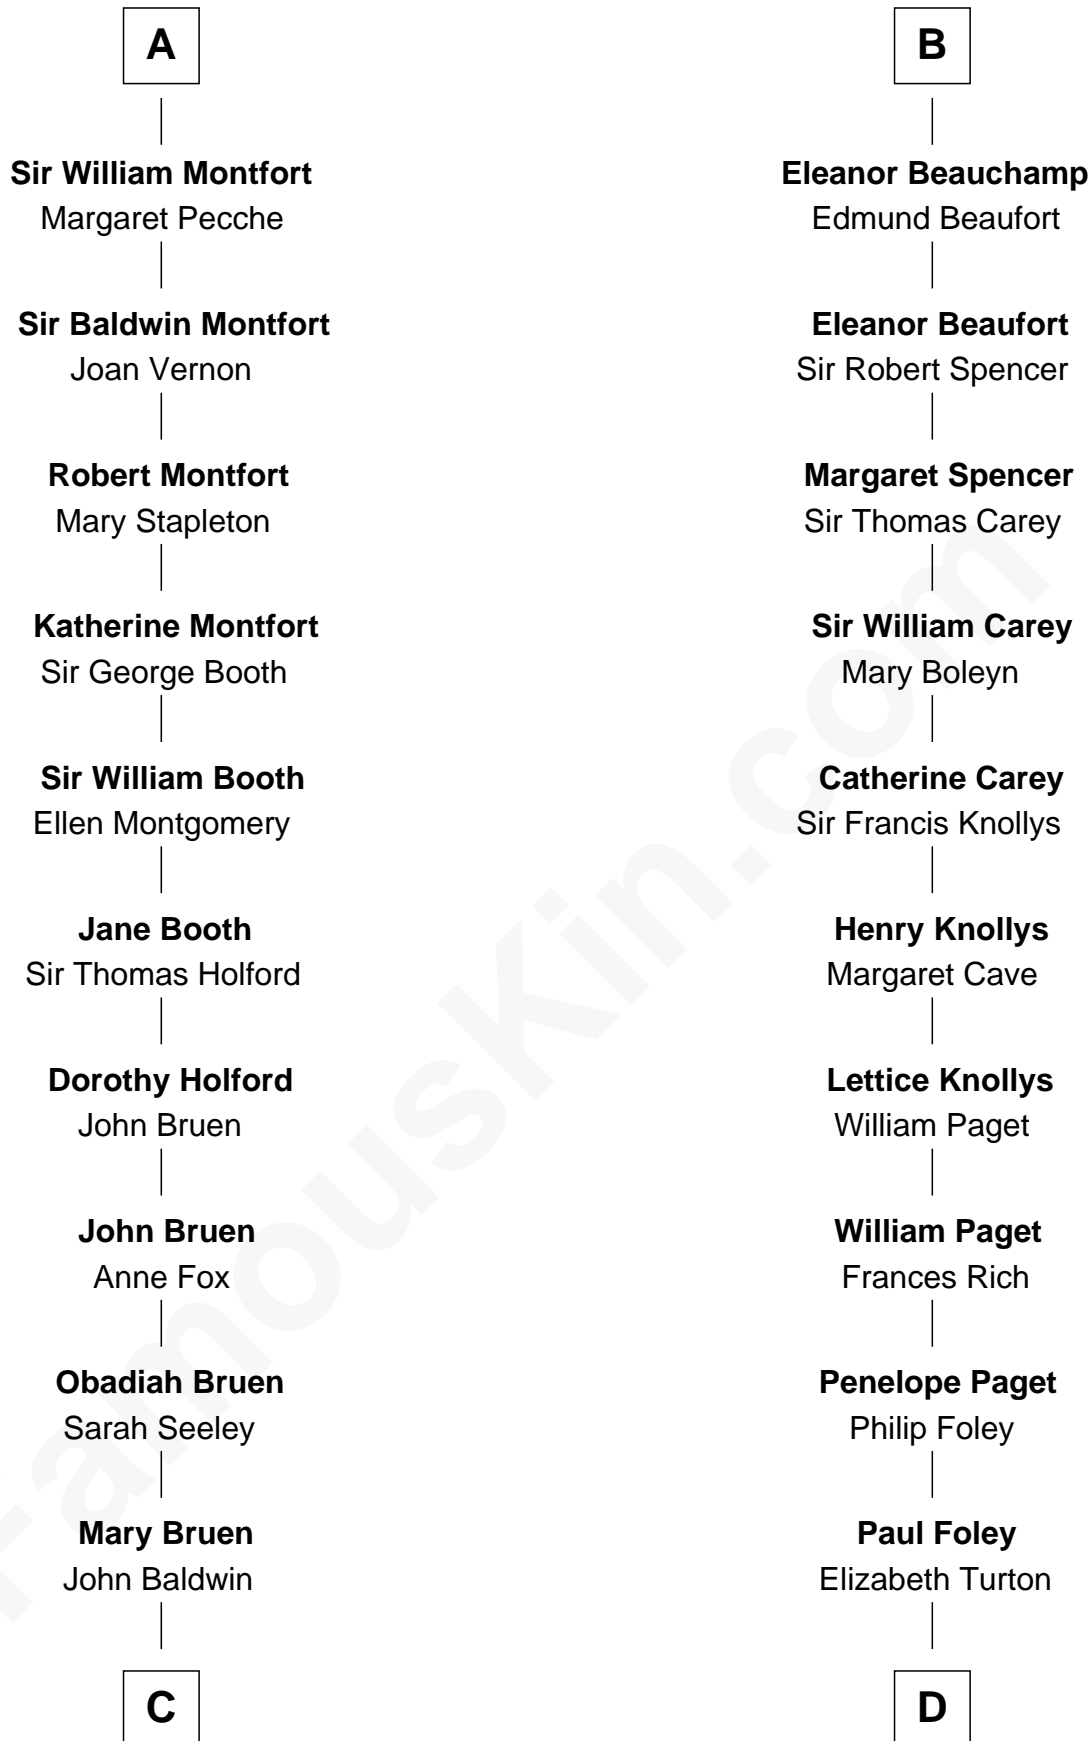

# FamousKin.com Relationship Chart of

**Abraham Baldwin**

*Signer of the U.S. Constitution*

20th cousin of

**Charles Darwin**

*Theory of Evolution*

**Richard de Clare**  
Amice of Gloucester

**C**

**Abigail Baldwin**  
Samuel Baldwin

**Timothy Baldwin**  
Bathsheba Stone

**Michael Baldwin**  
Lucy Dudley

**Abraham Baldwin**  
*Signer of the U.S. Constitution*

**D**

**Penelope Foley**  
Charles Howard

**Mary Howard**  
Erasmus Darwin

**Dr. Robert Waring Darwin**  
Susanna Wedgwood

**Charles Darwin**  
*Theory of Evolution*

FamousKin.com