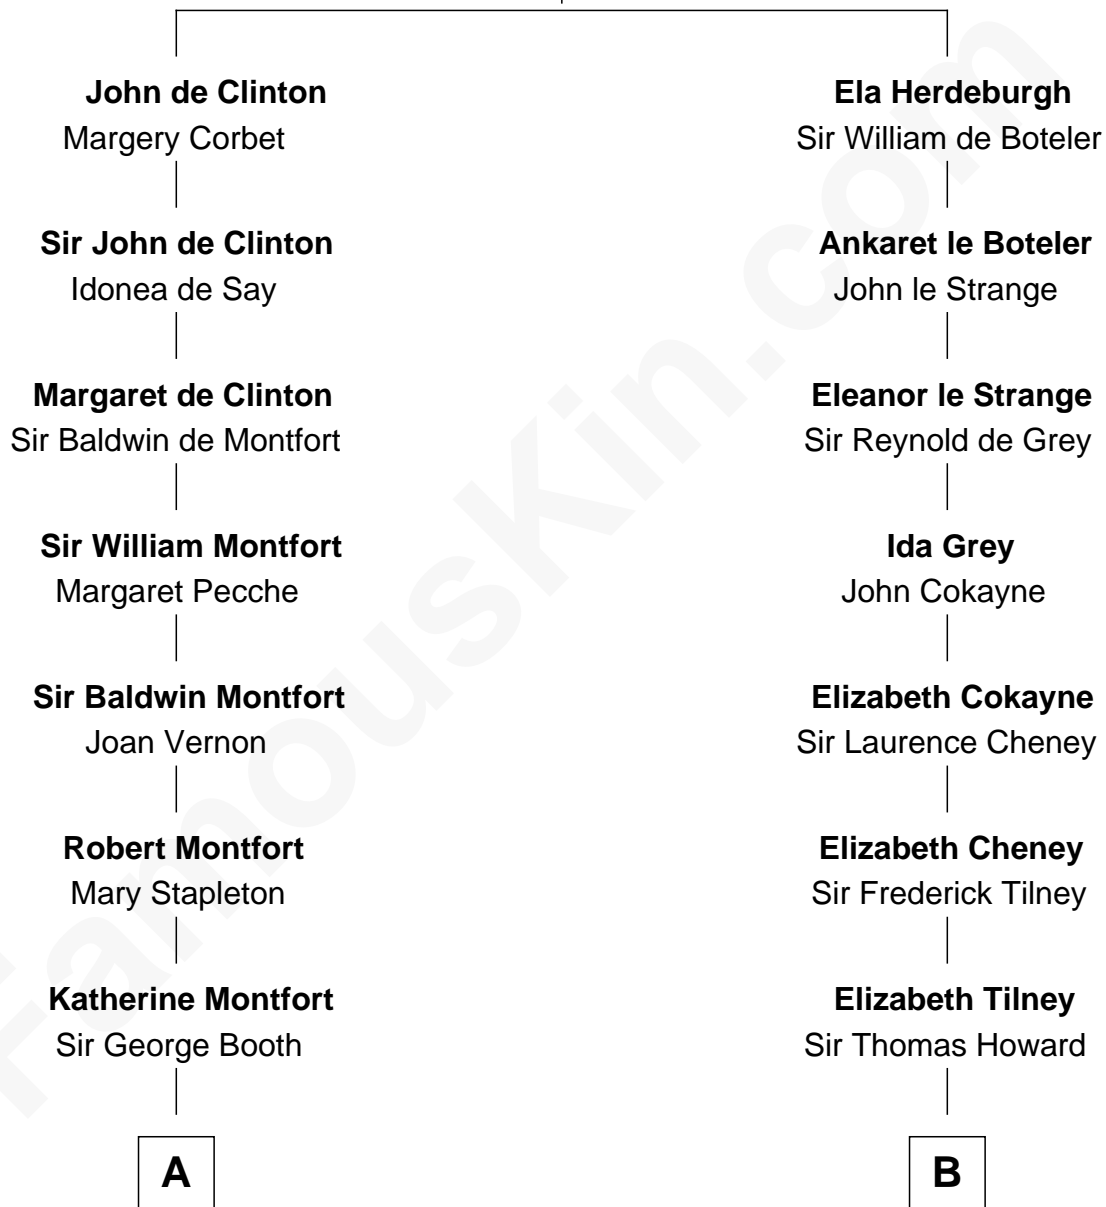

FamousKin.com Relationship Chart of

Abraham Baldwin

Signer of the U.S. Constitution

16th cousin 2 times removed of

Charles Darwin

Theory of Evolution

Ida de Odingsells

with husband

John de Clinton

with husband

Sir Roger de Herdeburgh

FamousKin.com