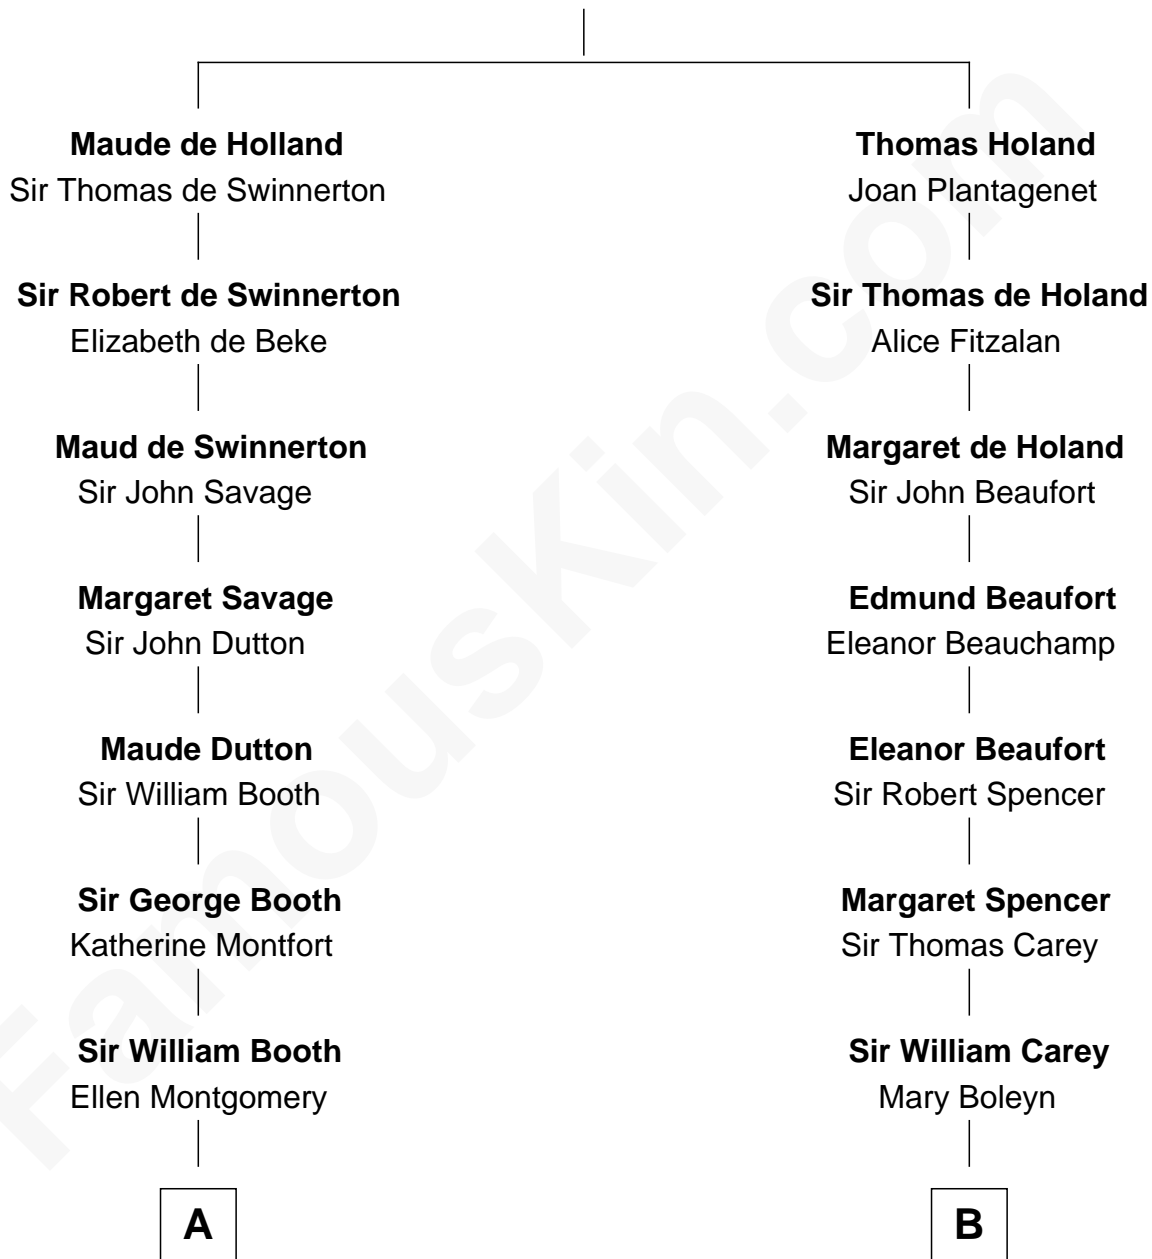

# FamousKin.com Relationship Chart of

**Abraham Baldwin**

*Signer of the U.S. Constitution*

15th cousin 1 time removed of

**Charles Darwin**

*Theory of Evolution*

**Sir Robert de Holland**

Maude la Zouche

**A**

**Jane Booth**  
Sir Thomas Holford

**Dorothy Holford**  
John Bruen

**John Bruen**  
Anne Fox

**Obadiah Bruen**  
Sarah Seeley

**Mary Bruen**  
John Baldwin

**Abigail Baldwin**  
Samuel Baldwin

**Timothy Baldwin**  
Bathsheba Stone

**Michael Baldwin**  
Lucy Dudley

**Abraham Baldwin**  
*Signer of the U.S. Constitution*

**B**

**Catherine Carey**  
Sir Francis Knollys

**Henry Knollys**  
Margaret Cave

**Lettice Knollys**  
William Paget

**Charles Darwin**  
*Theory of Evolution*