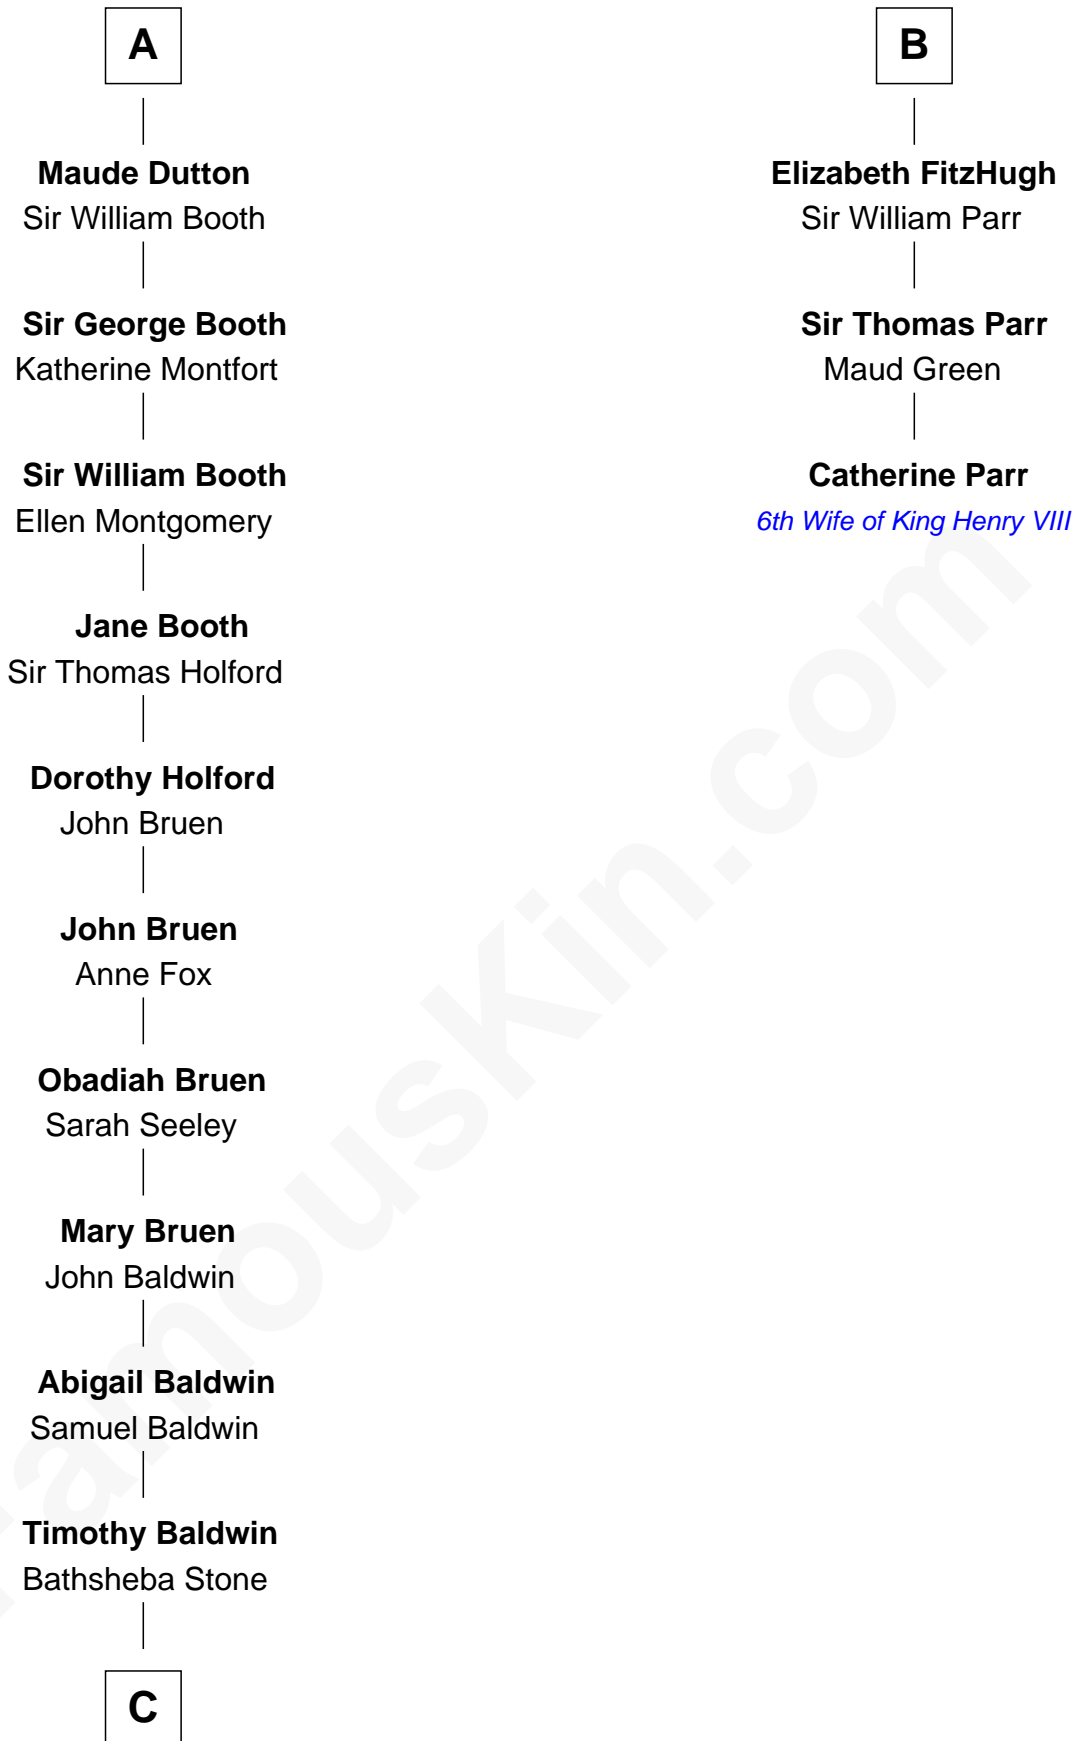

FamousKin.com

Relationship Chart of

Abraham Baldwin

Signer of the U.S. Constitution

9th cousin 9 times removed of

Catherine Parr

6th Wife of King Henry VIII

Alan la Zouche

Ellen de Quincy

Sir Roger la Zouche

Ela Longespee

Sir Alan la Zouche

Eleanor de Segrave

Maude la Zouche

Sir Robert de Holland

Maude de Holland

Sir Ralph Neville

Joan Beaufort

Sir Richard Neville

Alice Montagu

Alice de Neville

Sir Henry FitzHugh

B

C

Michael Baldwin

Lucy Dudley

Abraham Baldwin

Signer of the U.S. Constitution

FamousKin.com