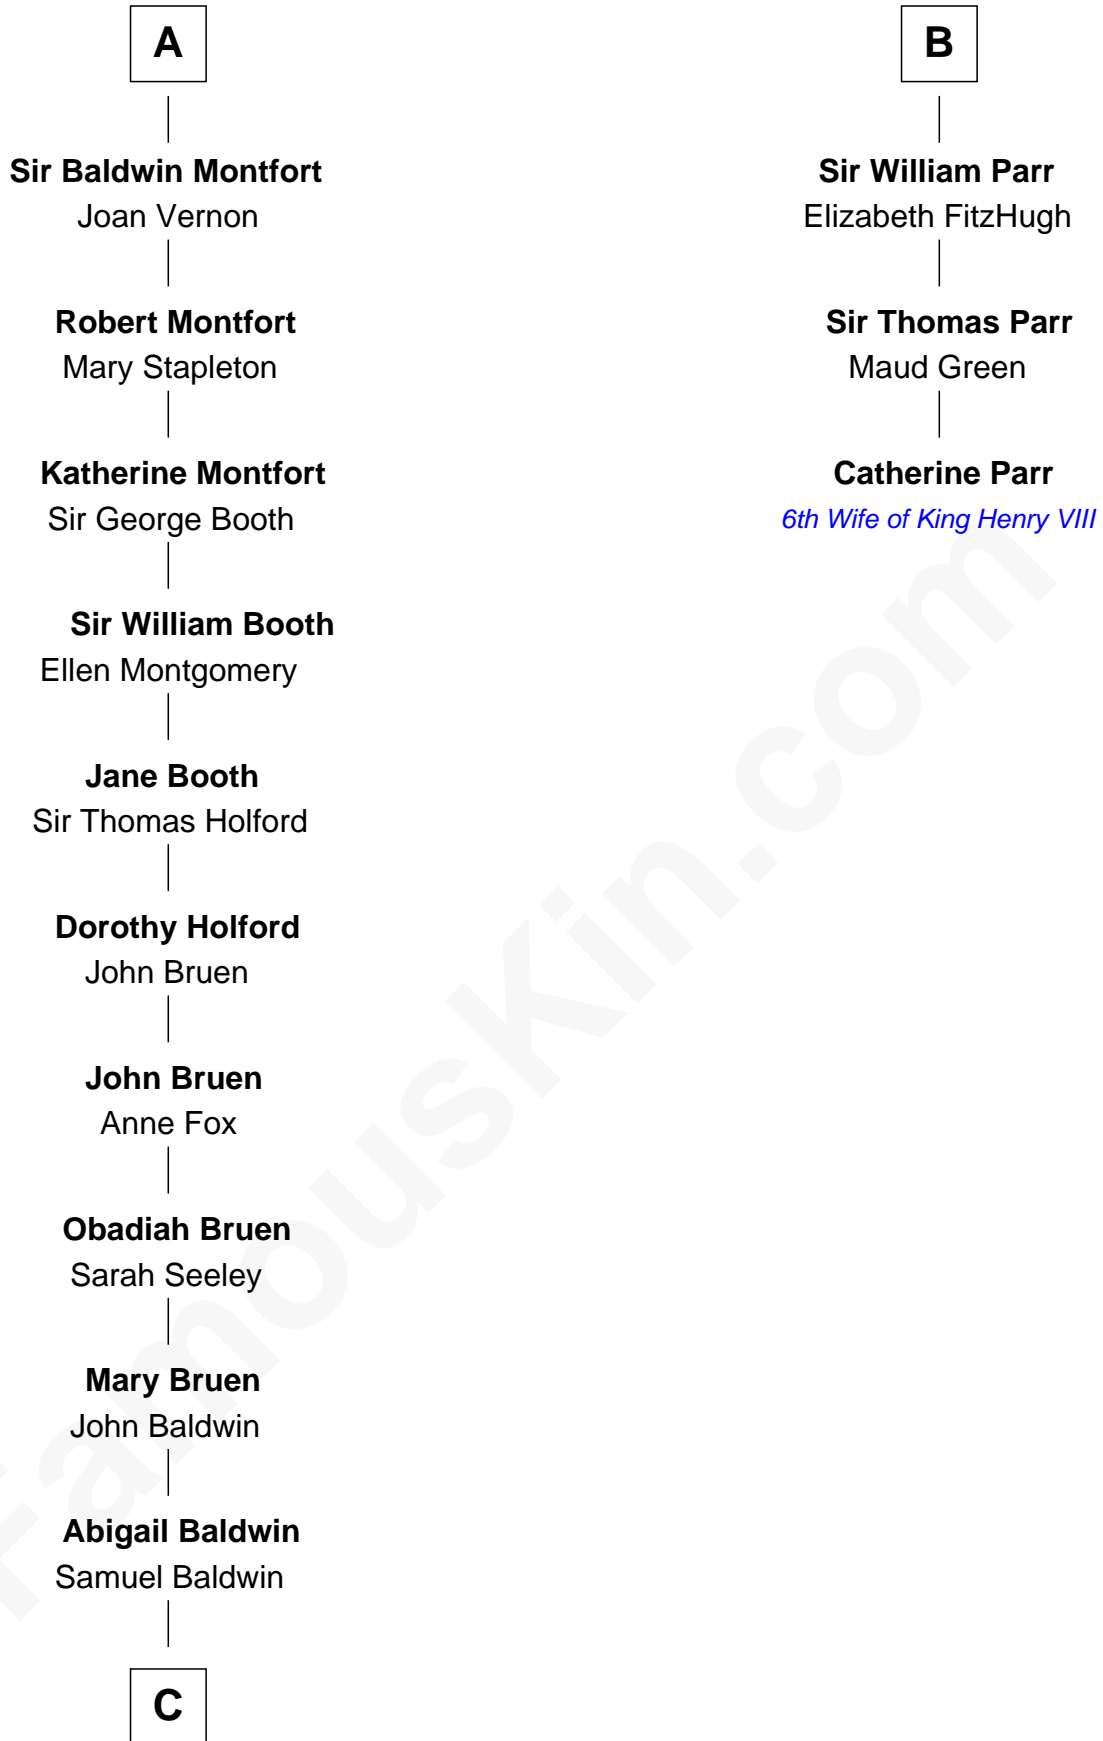

### Abraham Baldwin

*Signer of the U.S. Constitution*

9th cousin 10 times removed of

### Catherine Parr

*6th Wife of King Henry VIII*

**Sir Humphrey de Bohun**

Maud of Eu

**C**

—  
**Timothy Baldwin**  
Bathsheba Stone

—  
**Michael Baldwin**  
Lucy Dudley

—  
**Abraham Baldwin**  
*Signer of the U.S. Constitution*