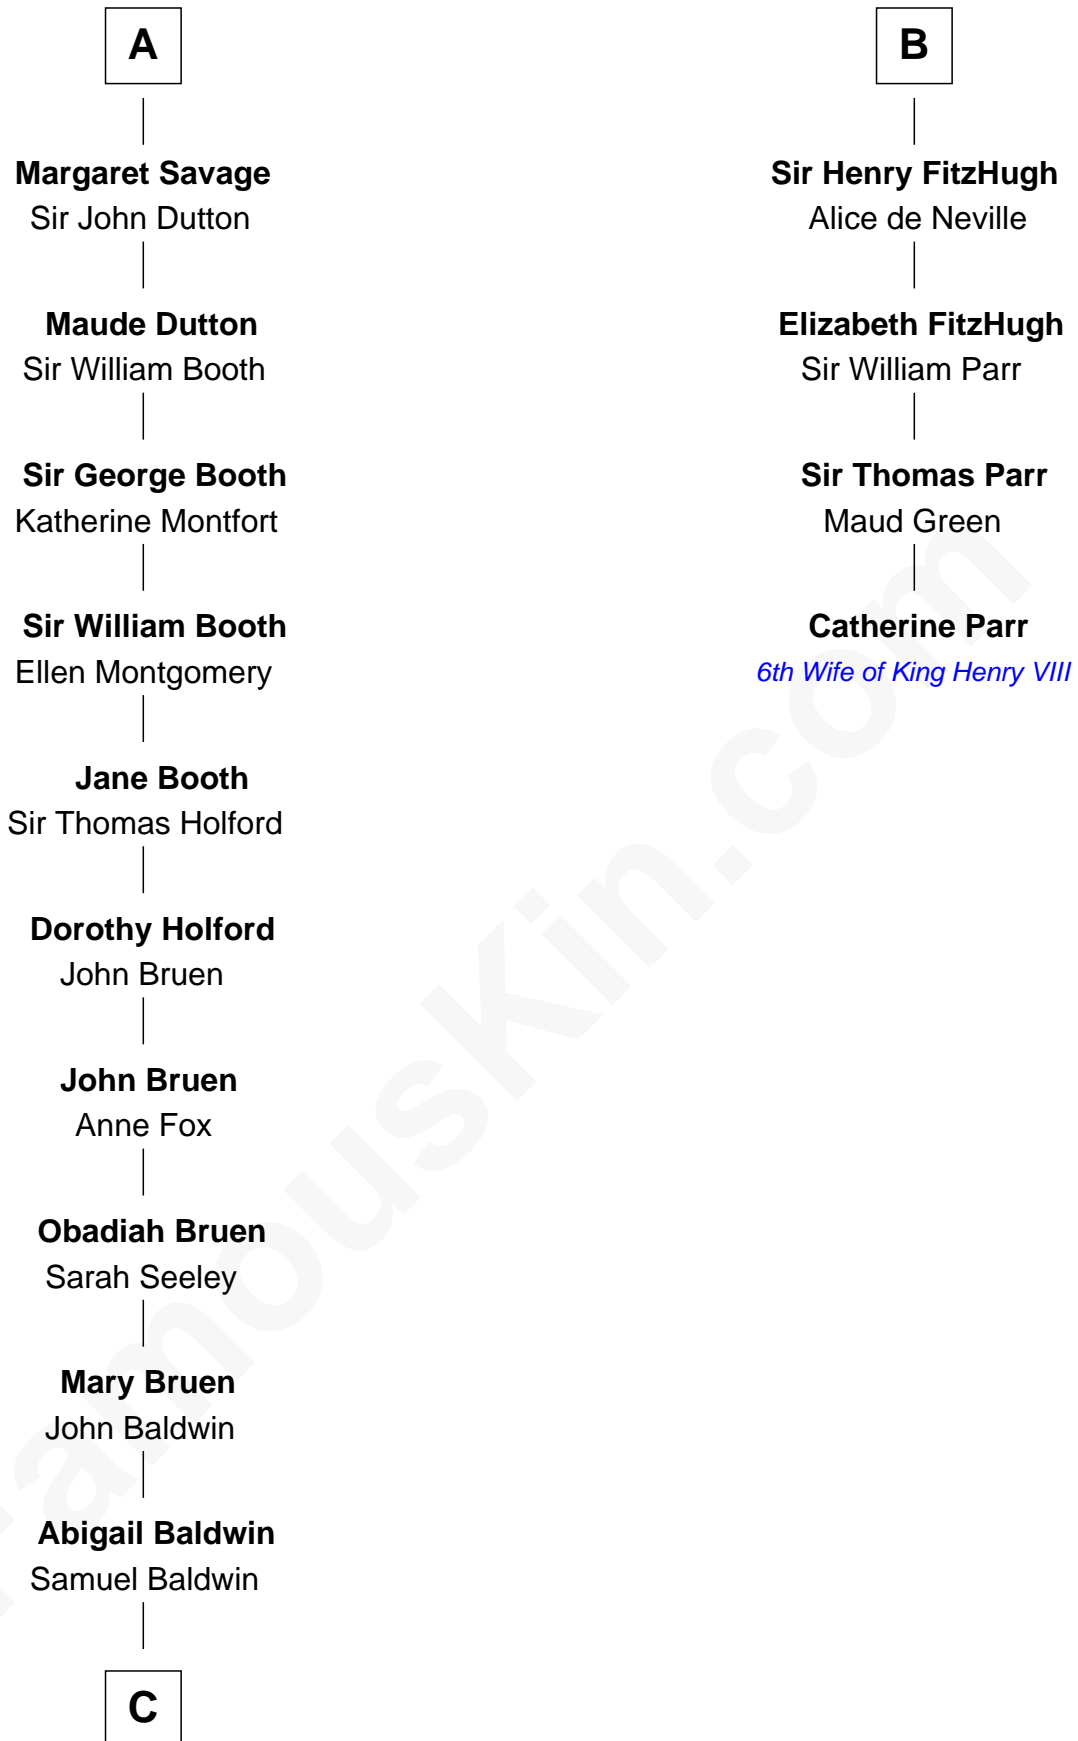

## Relationship Chart of

### Abraham Baldwin

*Signer of the U.S. Constitution*

10th cousin 9 times removed of

**Catherine Parr**

*6th Wife of King Henry VIII*

**Sir Roger de Somery**

Nichole d'Aubenev

**C**

—  
**Timothy Baldwin**  
Bathsheba Stone

—  
**Michael Baldwin**  
Lucy Dudley

—  
**Abraham Baldwin**  
*Signer of the U.S. Constitution*

FamousKin.com