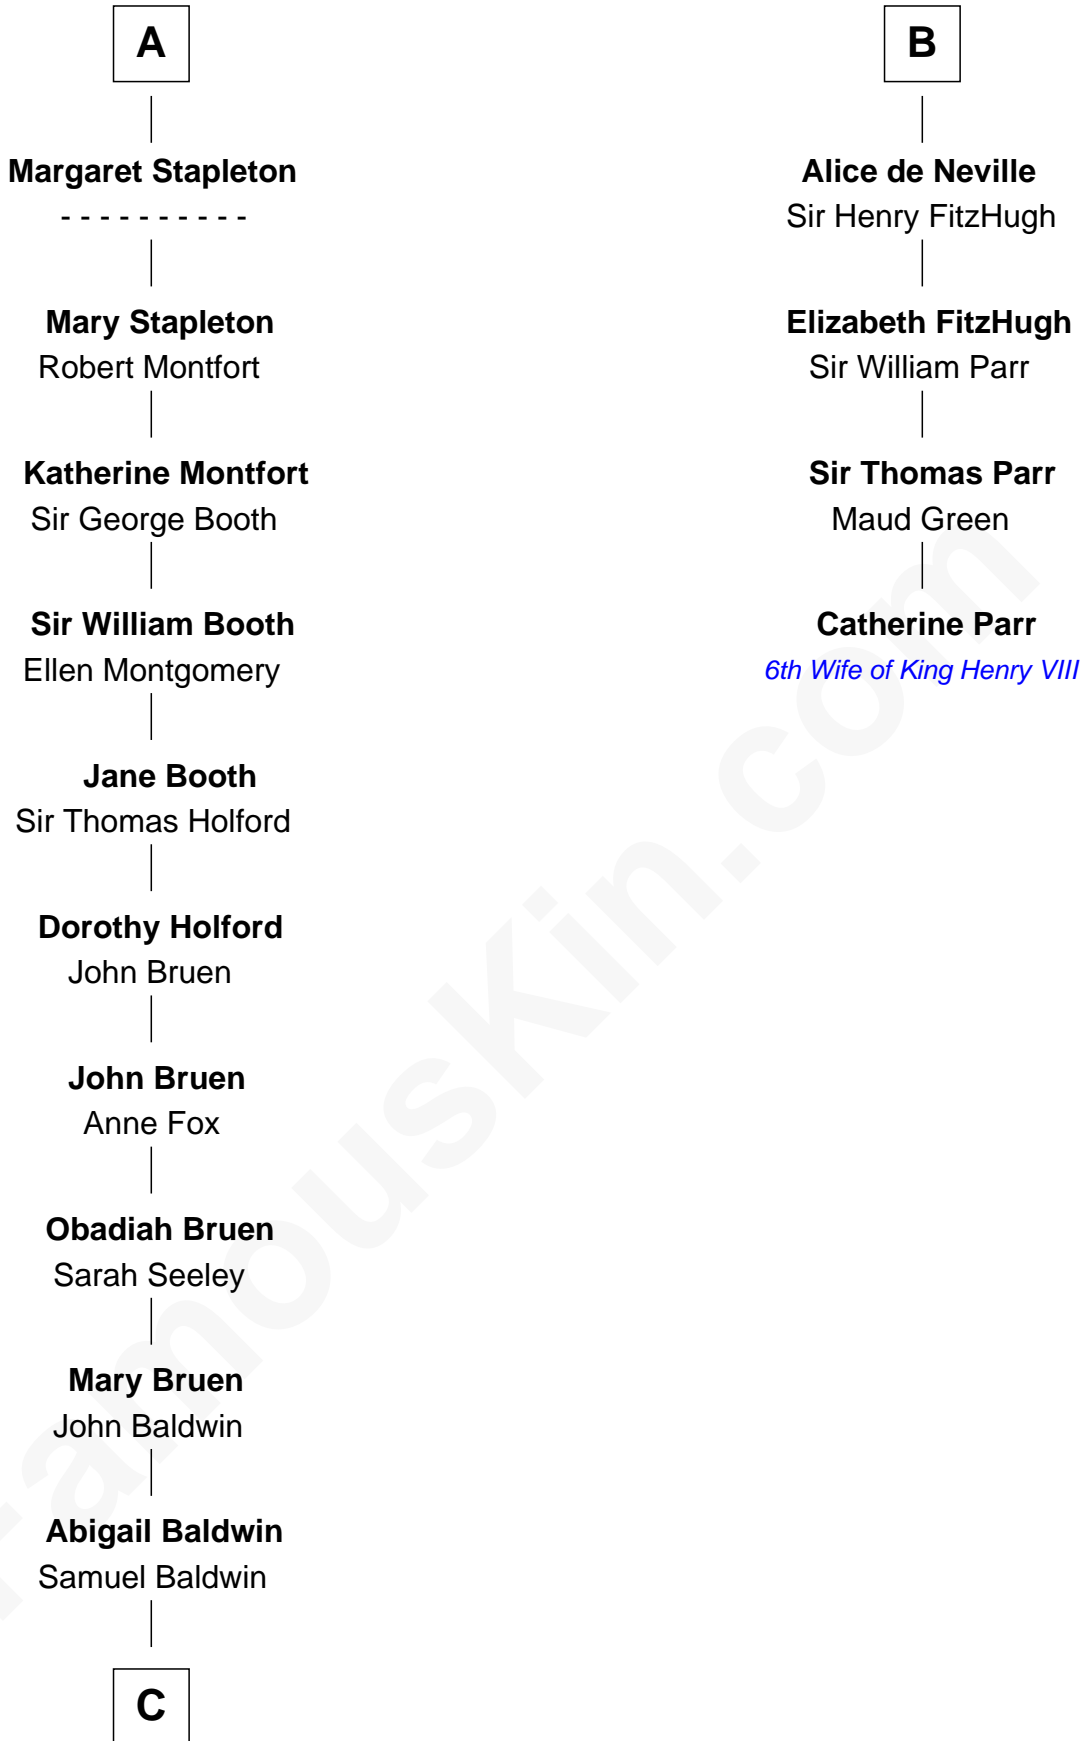

FamousKin.com Relationship Chart of

Abraham Baldwin

Signer of the U.S. Constitution

10th cousin 9 times removed of

Catherine Parr

6th Wife of King Henry VIII

C

—
Timothy Baldwin
Bathsheba Stone

—
Michael Baldwin
Lucy Dudley

—
Abraham Baldwin
Signer of the U.S. Constitution

FamousKin.com