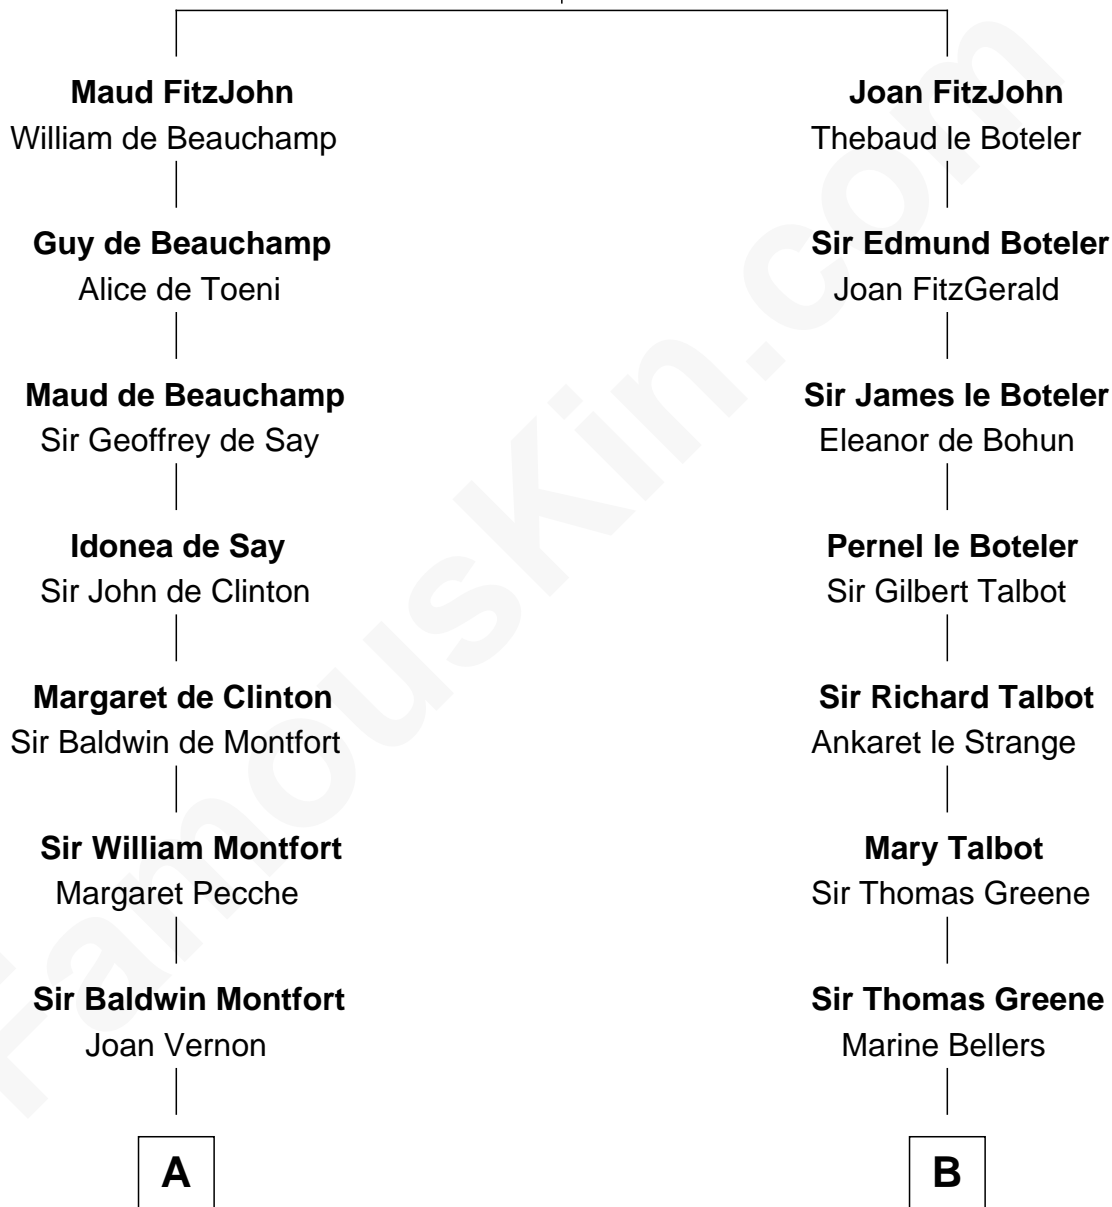

## Relationship Chart of

### Abraham Baldwin

*Signer of the U.S. Constitution*

9th cousin 9 times removed of

### Catherine Parr

*6th Wife of King Henry VIII*

**Sir John FitzGeoffrey**

Isabel le Bigod

**C**

Michael Baldwin

Lucy Dudley

Abraham Baldwin