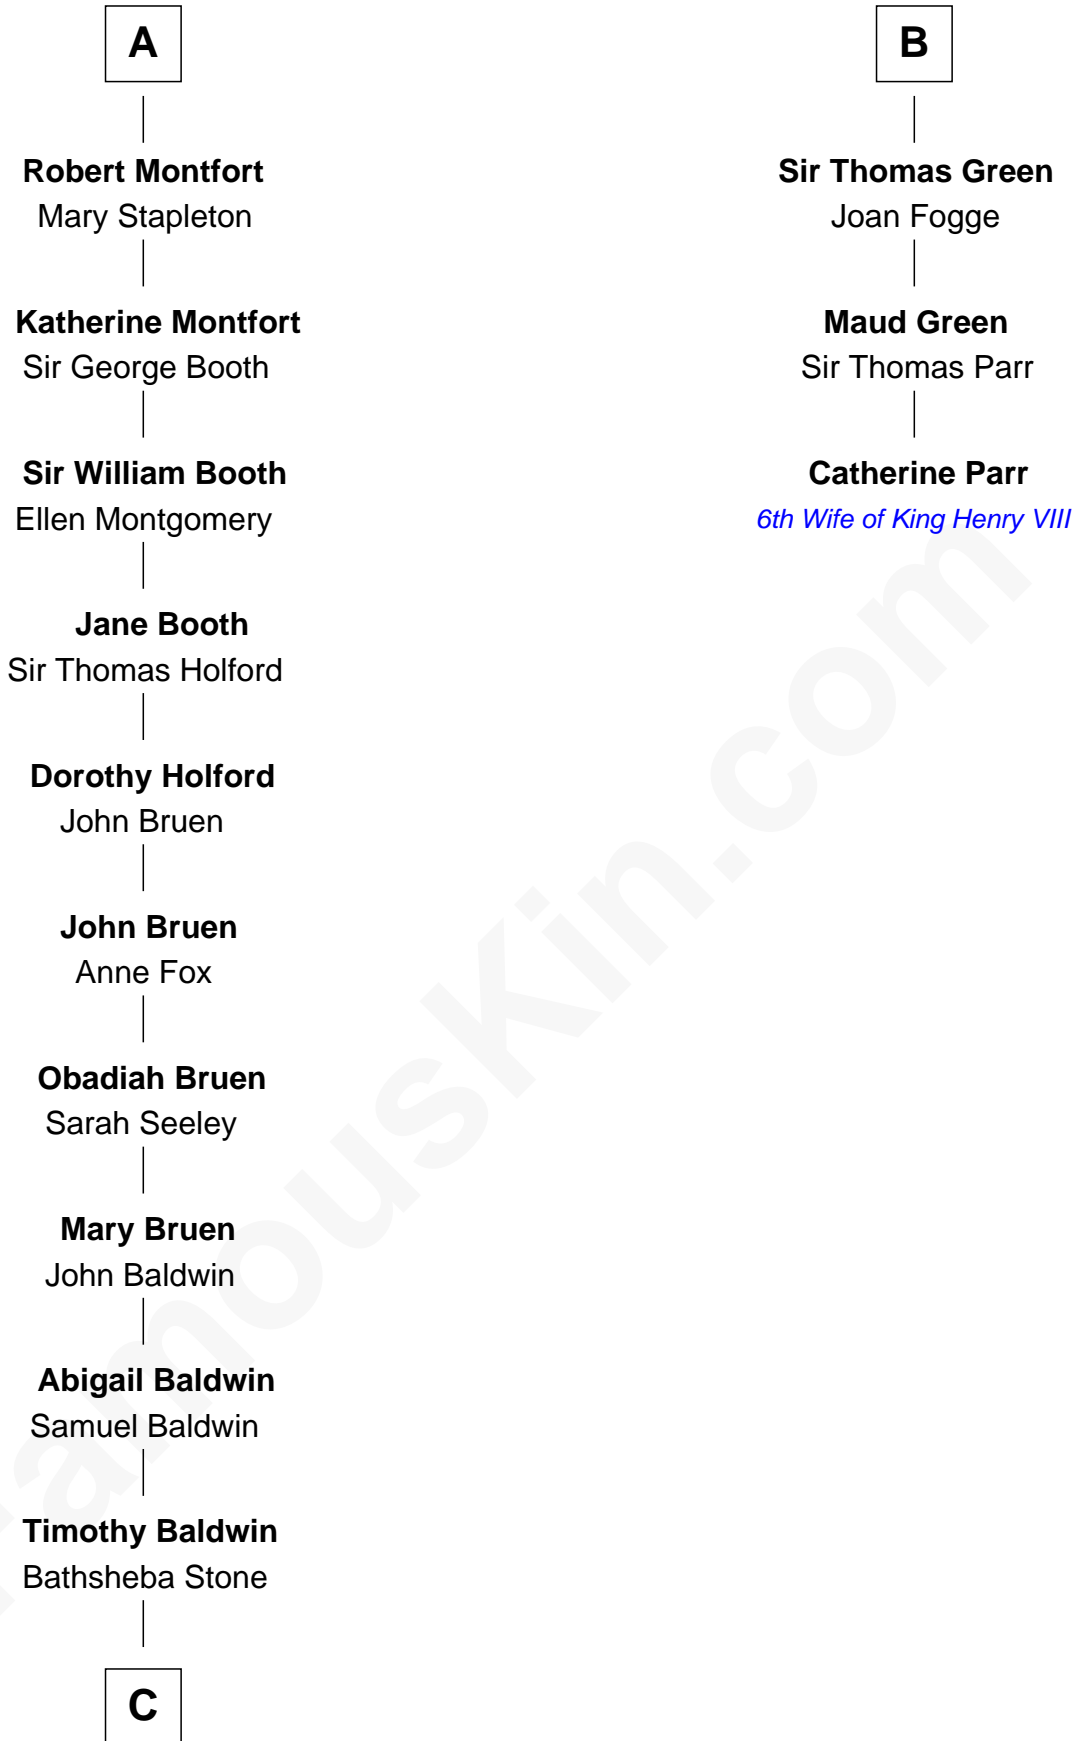

## Relationship Chart of

### Abraham Baldwin

*Signer of the U.S. Constitution*

9th cousin 9 times removed of

### Catherine Parr

*6th Wife of King Henry VIII*

**Sir John FitzGeoffrey**

Isabel le Bigod

**C**

Michael Baldwin

Lucy Dudley

Abraham Baldwin

*Signer of the U.S. Constitution*

FamousKin.com