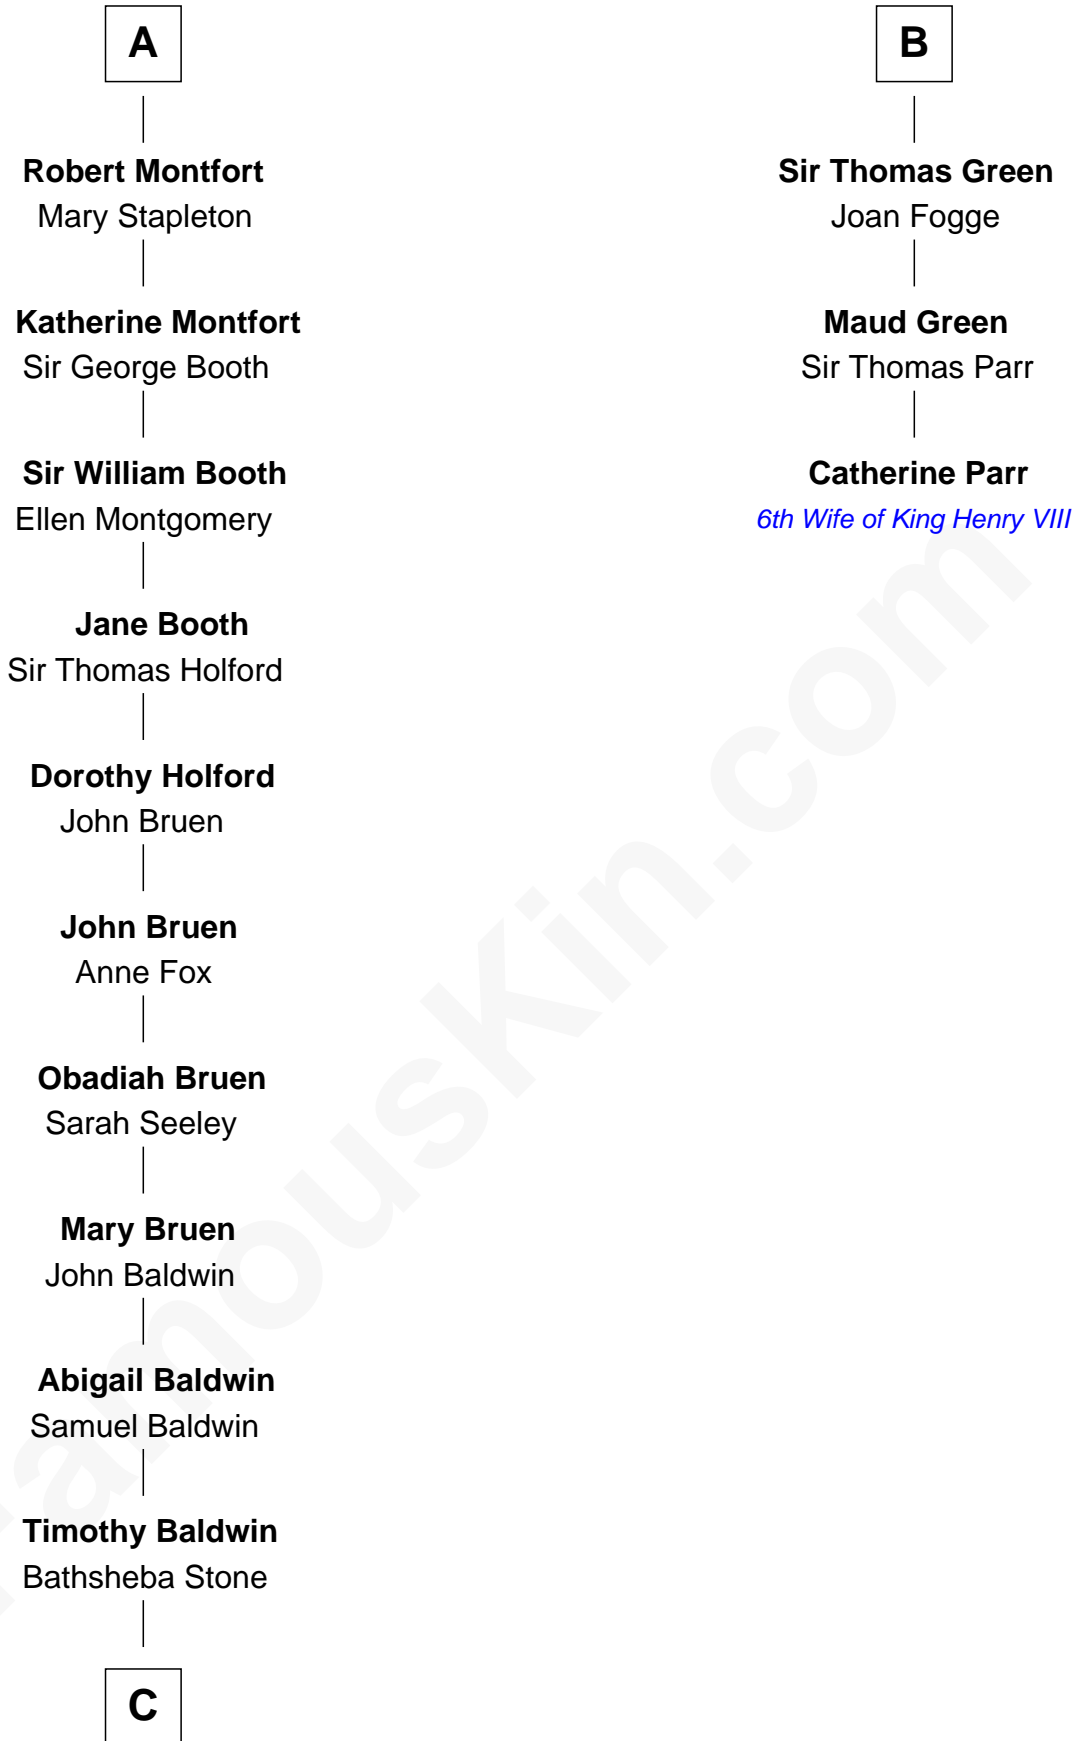

# FamousKin.com Relationship Chart of

**Abraham Baldwin**

*Signer of the U.S. Constitution*

9th cousin 9 times removed of

**Catherine Parr**

*6th Wife of King Henry VIII*

**C**

Michael Baldwin

Lucy Dudley

Abraham Baldwin

*Signer of the U.S. Constitution*

FamousKin.com