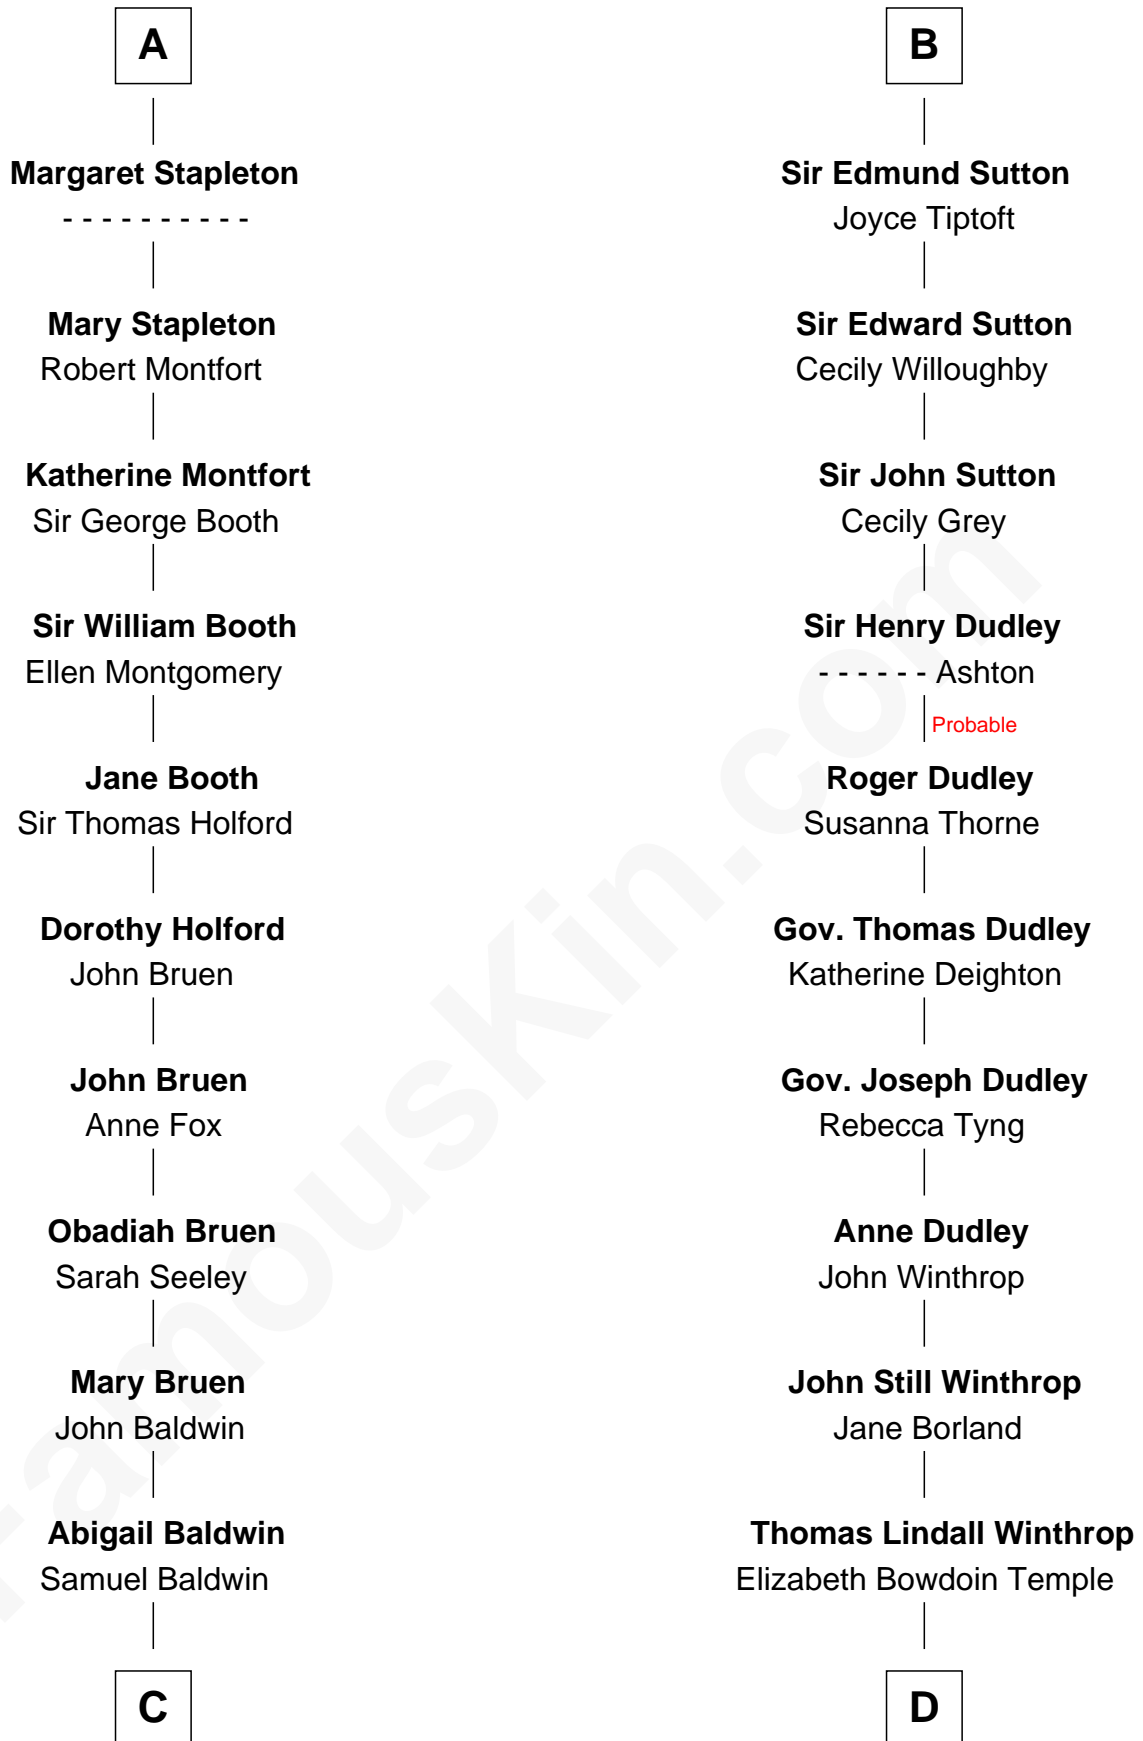

FamousKin.com

Relationship Chart of

Abraham Baldwin

Signer of the U.S. Constitution

19th cousin 2 times removed of

John Kerry

68th U.S. Secretary of State

John, King of England

Margaret Longland
John Deviock

Margaret Deviock
John Stapleton

A

Sir Richard FitzRoy
Rose de Dover

Isabel de Dover
Sir Maurice de Berkeley

Sir Thomas de Berkeley
Joan de Ferrers

Sir Maurice de Berkeley
Eve la Zouche

Thomas de Berkeley
Katherine de Clyvedon

Sir John Berkeley
Elizabeth Betteshorne

Elizabeth Berkeley
Sir John Sutton

B

C

Timothy Baldwin
Bathsheba Stone

Michael Baldwin
Lucy Dudley

Abraham Baldwin
Signer of the U.S. Constitution