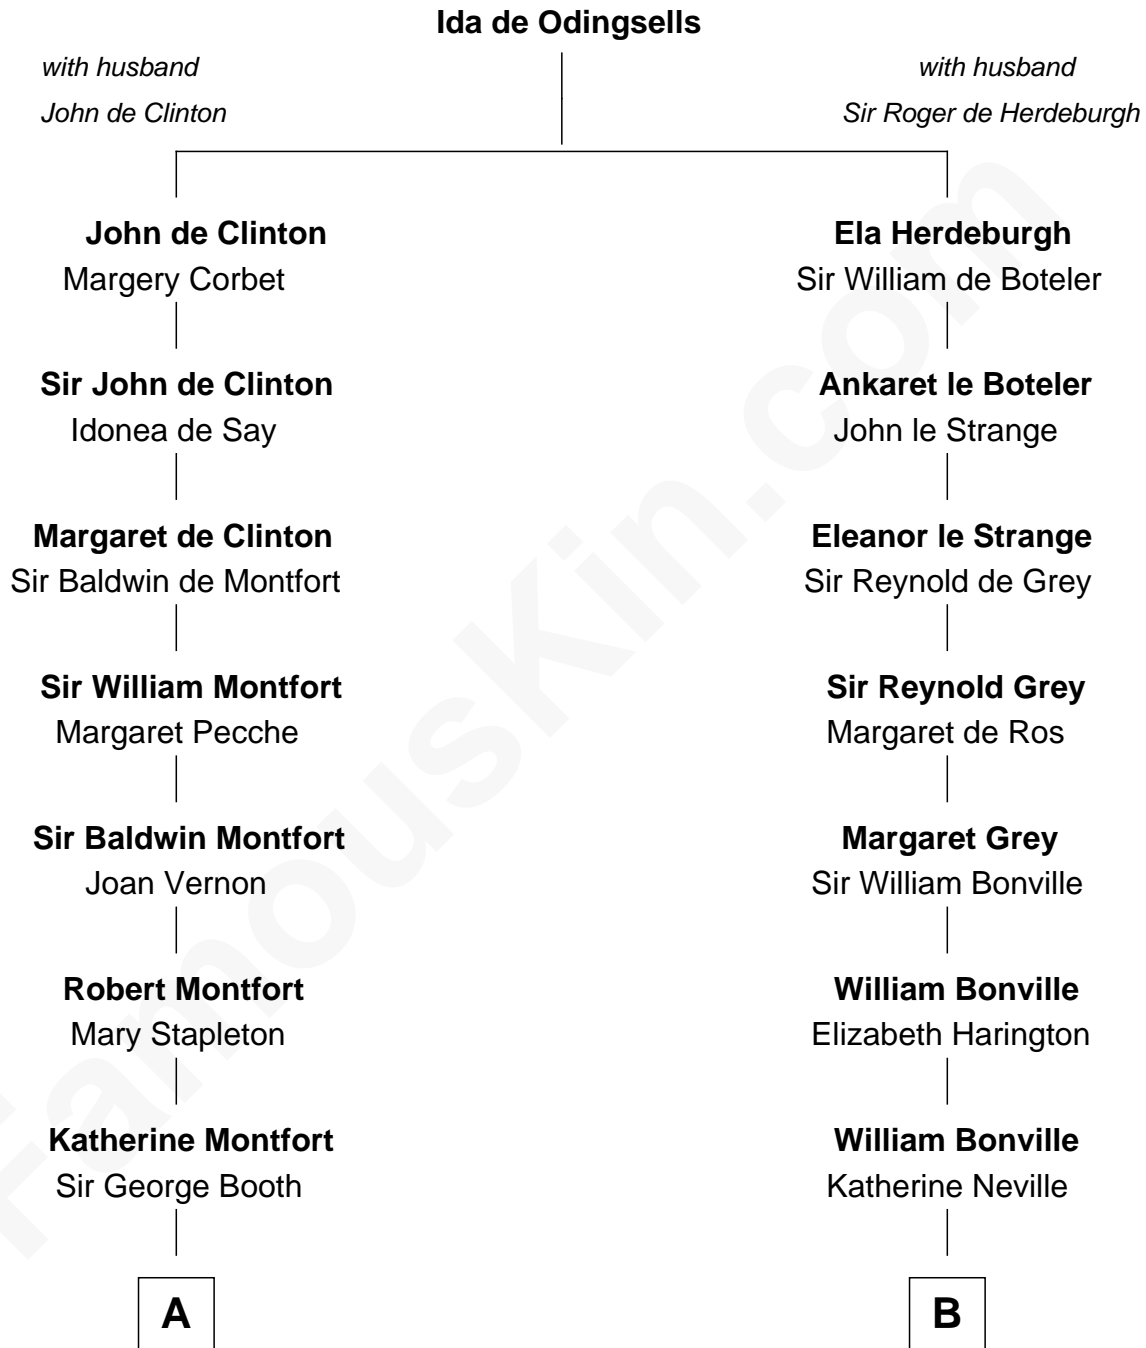

FamousKin.com

Relationship Chart of

Abraham Baldwin

Signer of the U.S. Constitution

16th cousin 4 times removed of

John Kerry

68th U.S. Secretary of State

C

Robert Charles Winthrop

Elizabeth Mason

Margaret Tyndal Winthrop

James Grant Forbes

Rosemary Isabel Forbes

Richard John Kerry

John Kerry

68th U.S. Secretary of State