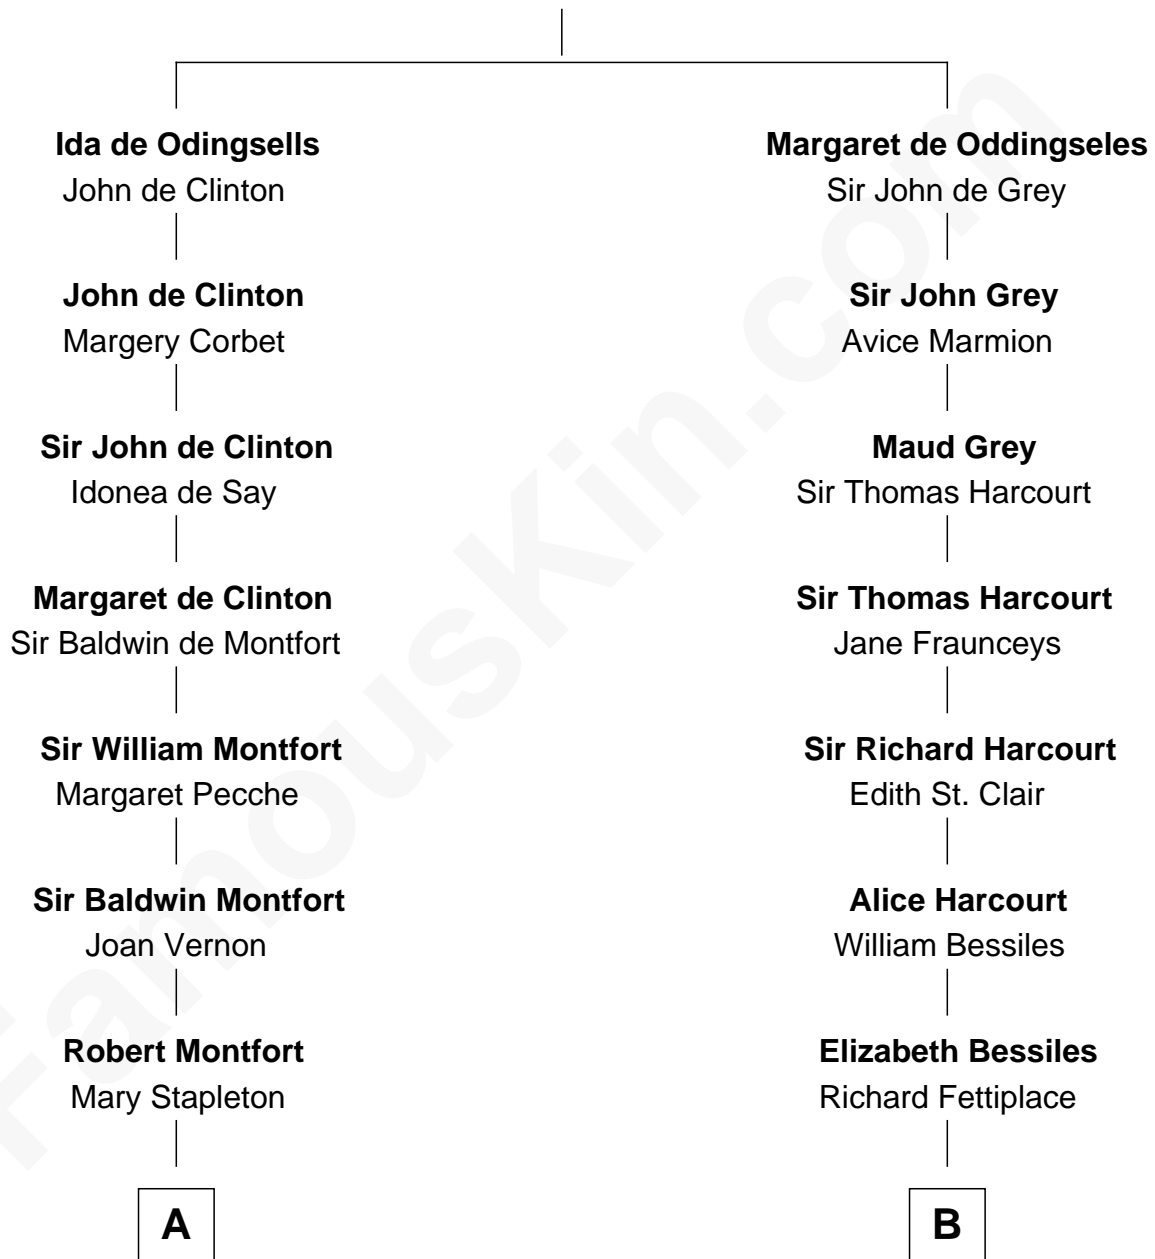

## Relationship Chart of

### Abraham Baldwin

*Signer of the U.S. Constitution*

17th cousin 2 times removed of

**John Kerry**

*68th U.S. Secretary of State*

**William de Odingsells**

Ela FitzWalter

**C**

—  
**Margaret Tyndal Winthrop**

James Grant Forbes

—  
**Rosemary Isabel Forbes**

Richard John Kerry

—  
**John Kerry**

*68th U.S. Secretary of State*

FamousKin.com