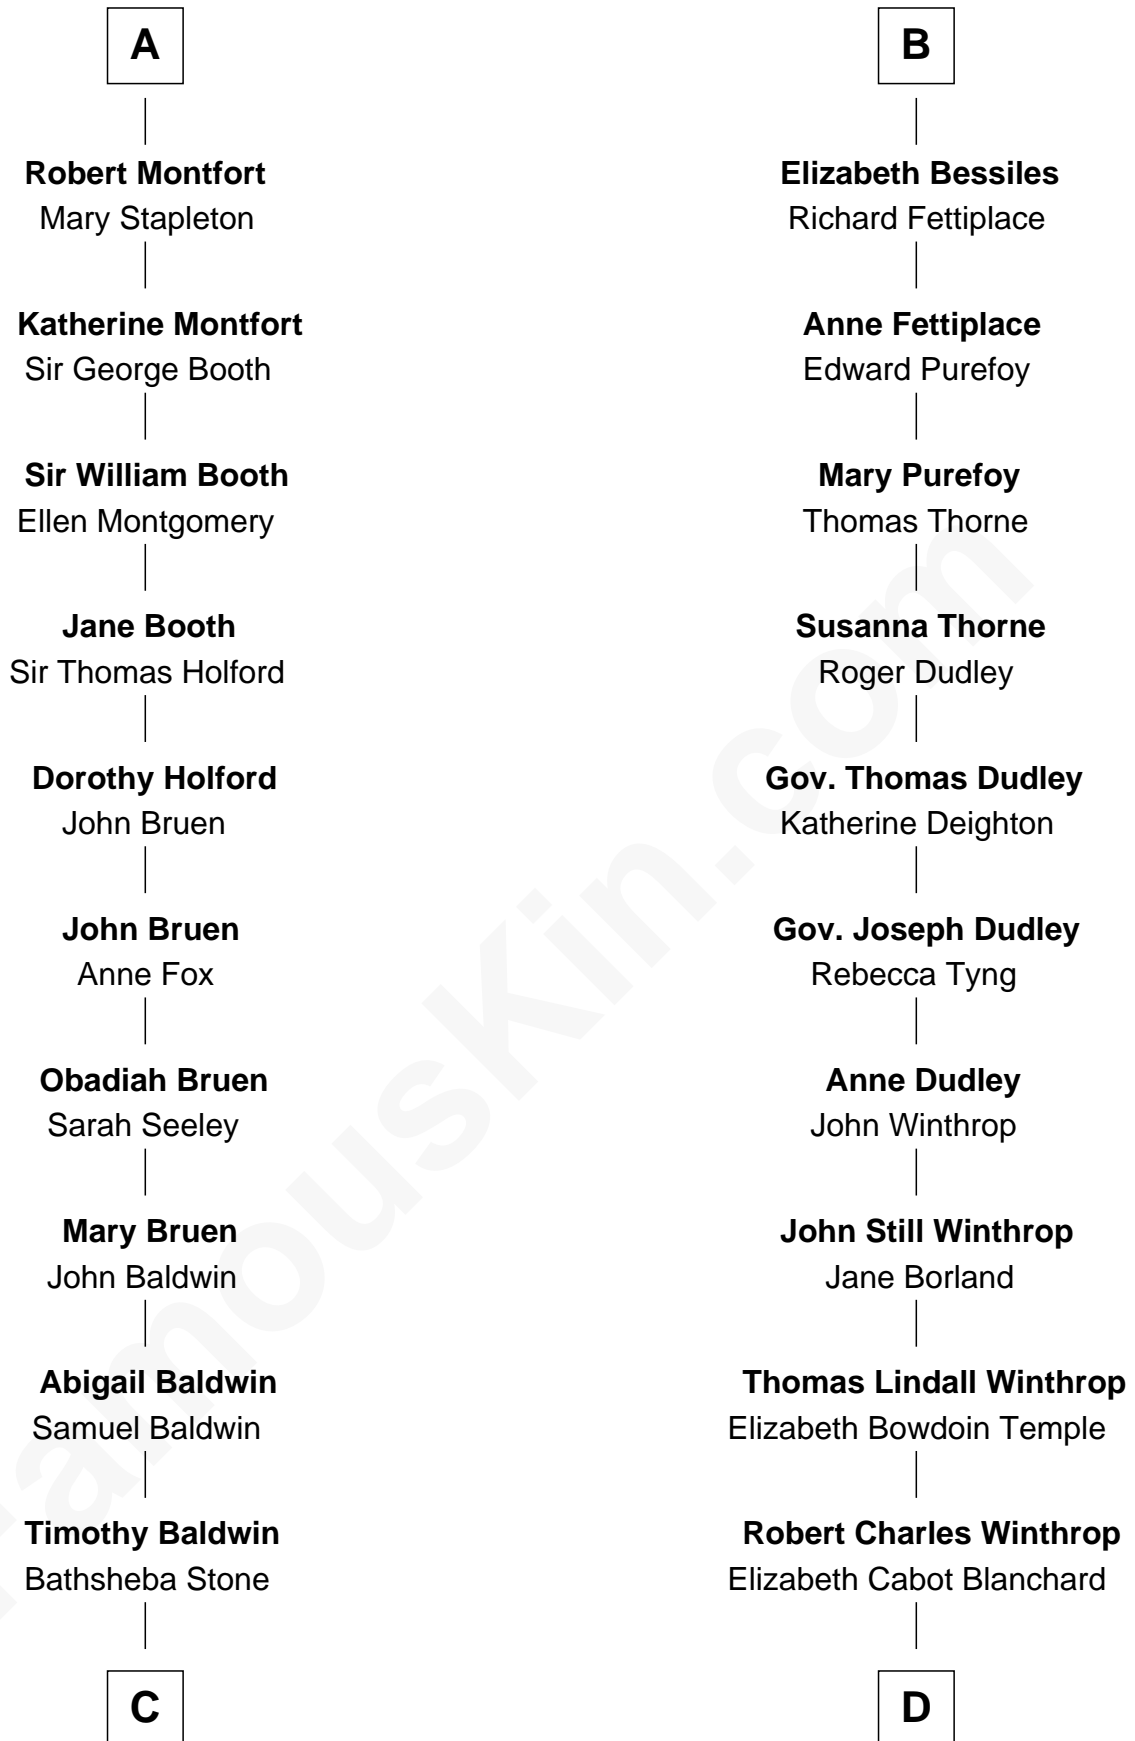

FamousKin.com

Relationship Chart of

Abraham Baldwin

Signer of the U.S. Constitution

18th cousin 2 times removed of

John Kerry

68th U.S. Secretary of State

Sir William de Harcourt

Fulk de Pembridge
Maud - - - - -

Sir William de Harcourt
Joan de Grey

Robert de Pembridge
Juliane - - - - -

Sir Thomas Harcourt
Maud Grey

Juliane de Pembridge
Sir Richard de Vernon

Sir Thomas Harcourt
Jane Fraunceys

Sir Richard Vernon
Joan Griffith

Sir Richard Harcourt
Edith St. Clair

Joan Vernon
Sir Baldwin Montfort

Alice Harcourt
William Bessiles

A

B

C

Michael Baldwin

Lucy Dudley

Abraham Baldwin

Signer of the U.S. Constitution

D

Robert Charles Winthrop

Elizabeth Mason

Margaret Tyndal Winthrop

James Grant Forbes