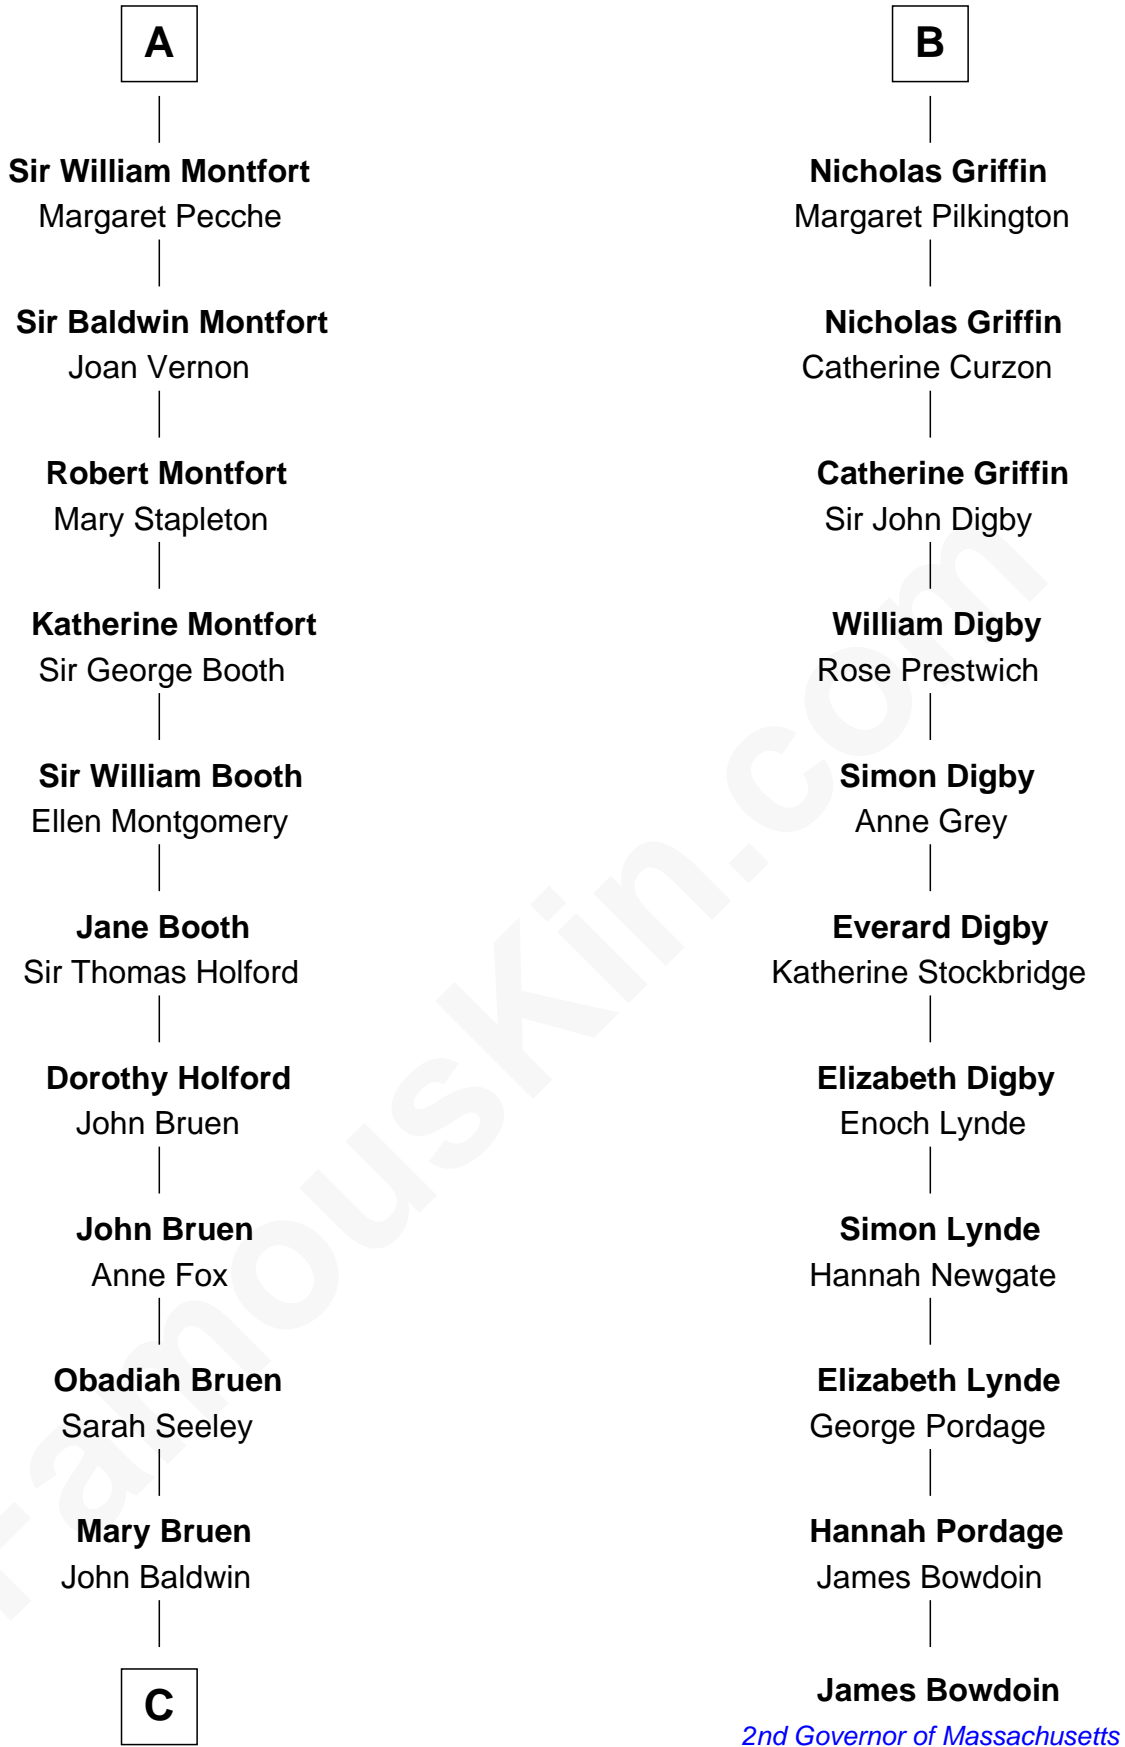

# FamousKin.com Relationship Chart of

**Abraham Baldwin**

*Signer of the U.S. Constitution*

17th cousin 3 times removed of

**James Bowdoin**

*2nd Governor of Massachusetts*

**Roger le Bigod**

Ida de Tony

**C**

—  
**Abigail Baldwin**

Samuel Baldwin

—  
**Timothy Baldwin**

Bathsheba Stone

—  
**Michael Baldwin**

Lucy Dudley

—  
**Abraham Baldwin**