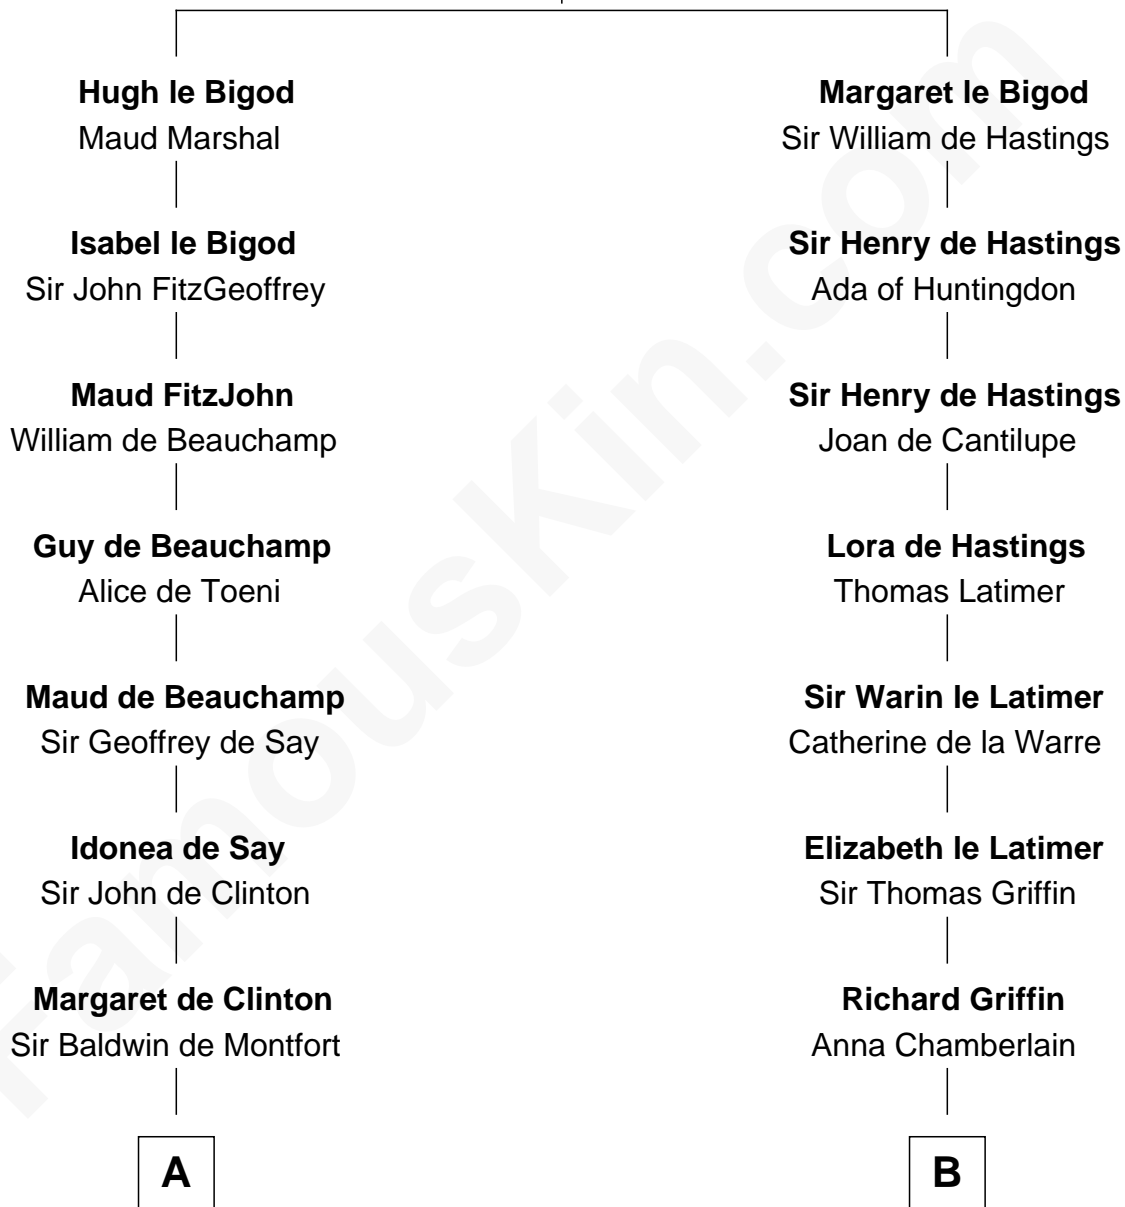

# FamousKin.com Relationship Chart of

**Abraham Baldwin**

*Signer of the U.S. Constitution*

17th cousin 3 times removed of

**James Bowdoin**

*2nd Governor of Massachusetts*

**Roger le Bigod**

Ida de Tony

**C**

—  
**Abigail Baldwin**

Samuel Baldwin

—  
**Timothy Baldwin**

Bathsheba Stone

—  
**Michael Baldwin**

Lucy Dudley

—  
**Abraham Baldwin**

*Signer of the U.S. Constitution*

FamousKin.com