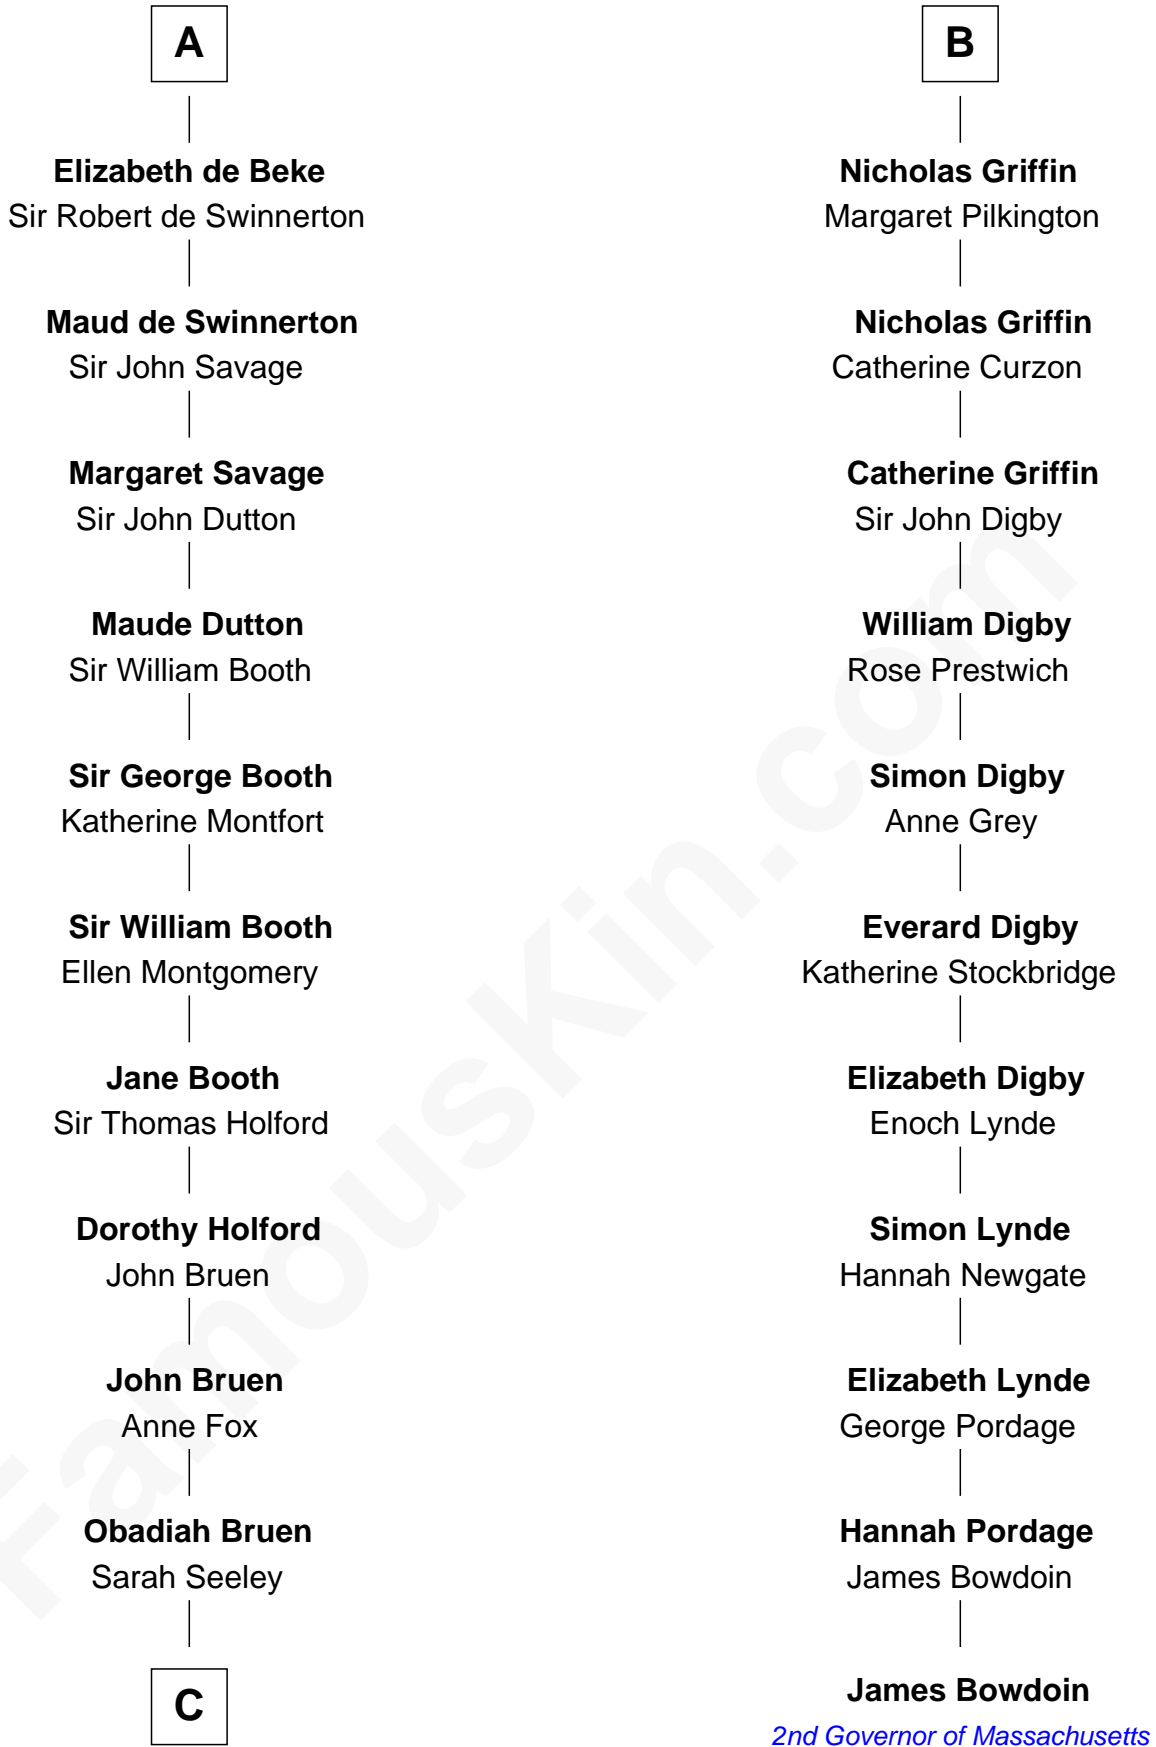

FamousKin.com Relationship Chart of

Abraham Baldwin

Signer of the U.S. Constitution

17th cousin 4 times removed of

James Bowdoin

2nd Governor of Massachusetts

Hugh de Kevelioc
Bertrade de Montfort

C

—
Mary Bruen
John Baldwin

—
Abigail Baldwin
Samuel Baldwin

—
Timothy Baldwin
Bathsheba Stone

—
Michael Baldwin
Lucy Dudley

—
Abraham Baldwin
Signer of the U.S. Constitution

FamousKin.com