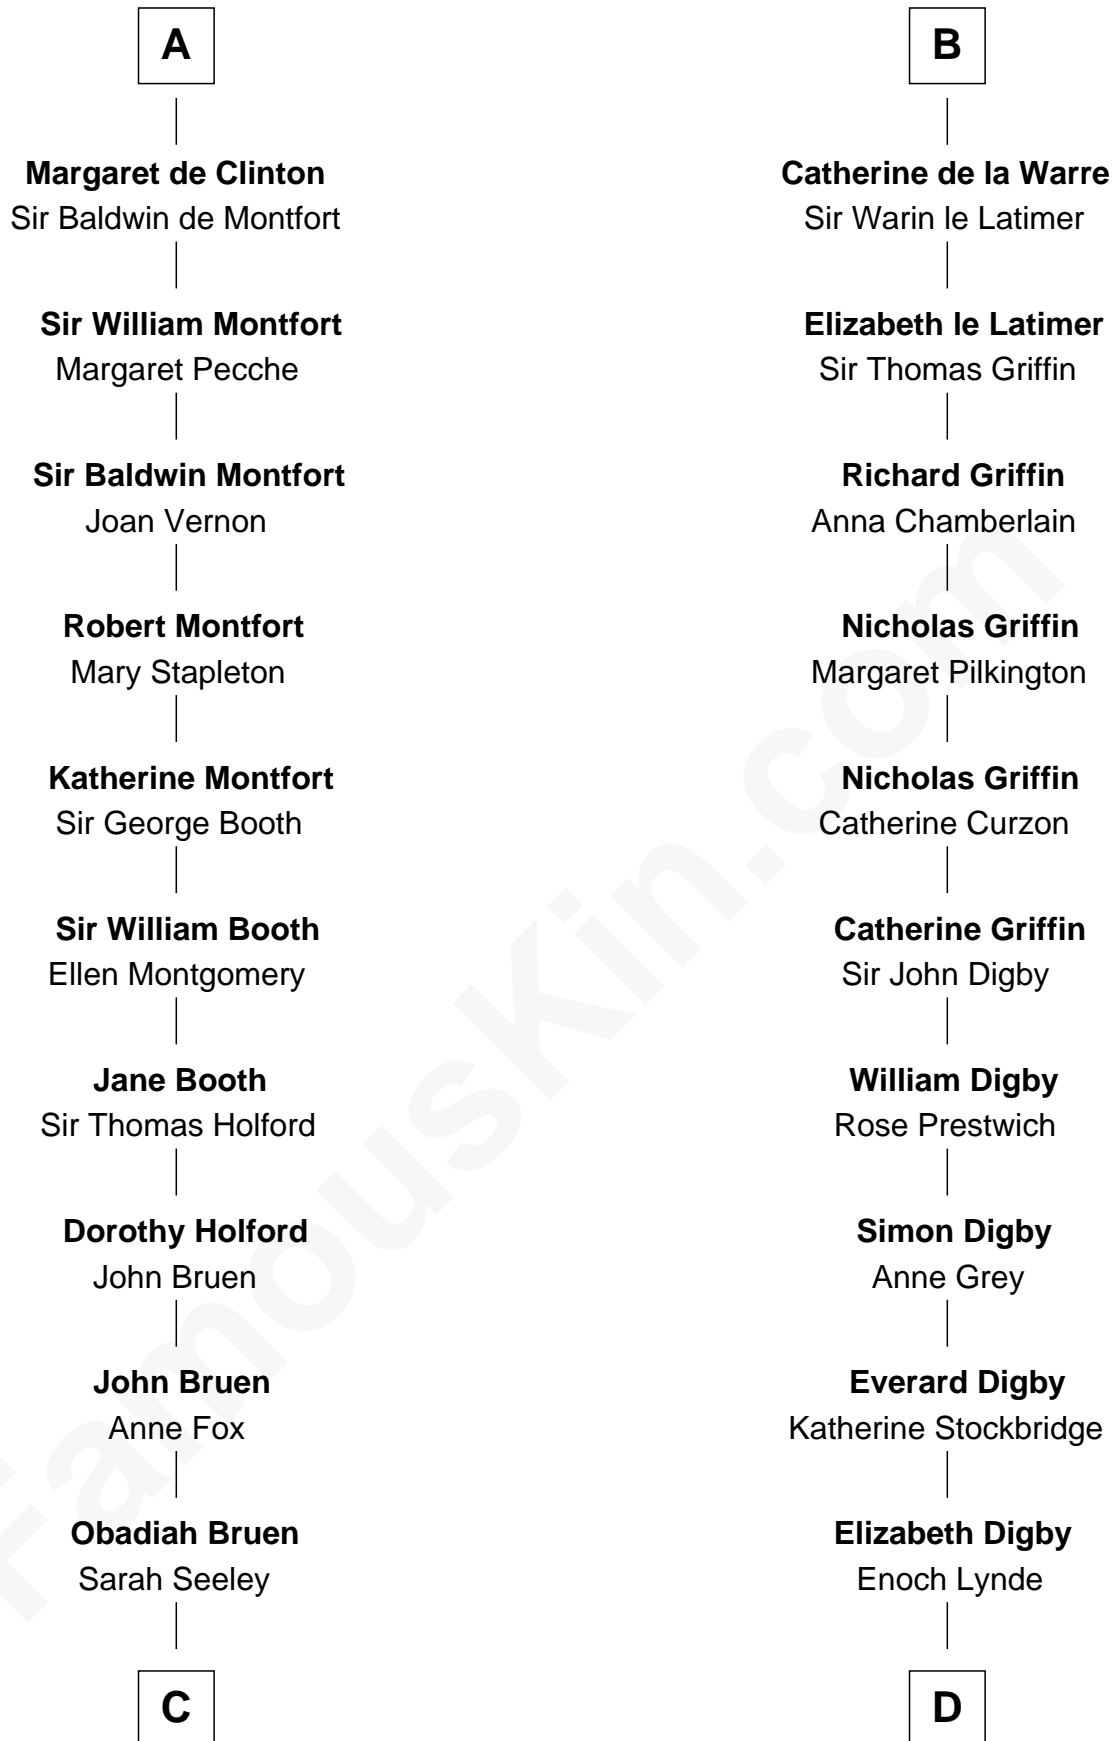

FamousKin.com Relationship Chart of

Abraham Baldwin

Signer of the U.S. Constitution

20th cousin 1 time removed of

James Bowdoin

2nd Governor of Massachusetts

Gundred de Warenne

with husband
Roger de Newburgh

with husband
William I de Lancaster

Waleran de Newburgh

Alice de Harcourt

Avice of Lancaster

Richard de Morville

Alice de Newburgh

William Mauduit

Helena de Morville

Sir Robert de Grelle

Idonea de Say

Sir John de Clinton

Joan de Grelle

John de la Warre

A

B

C

Mary Bruen
John Baldwin

Abigail Baldwin
Samuel Baldwin

Timothy Baldwin
Bathsheba Stone

Michael Baldwin
Lucy Dudley

Abraham Baldwin
Signer of the U.S. Constitution

D

Simon Lynde
Hannah Newgate

Elizabeth Lynde
George Pordage