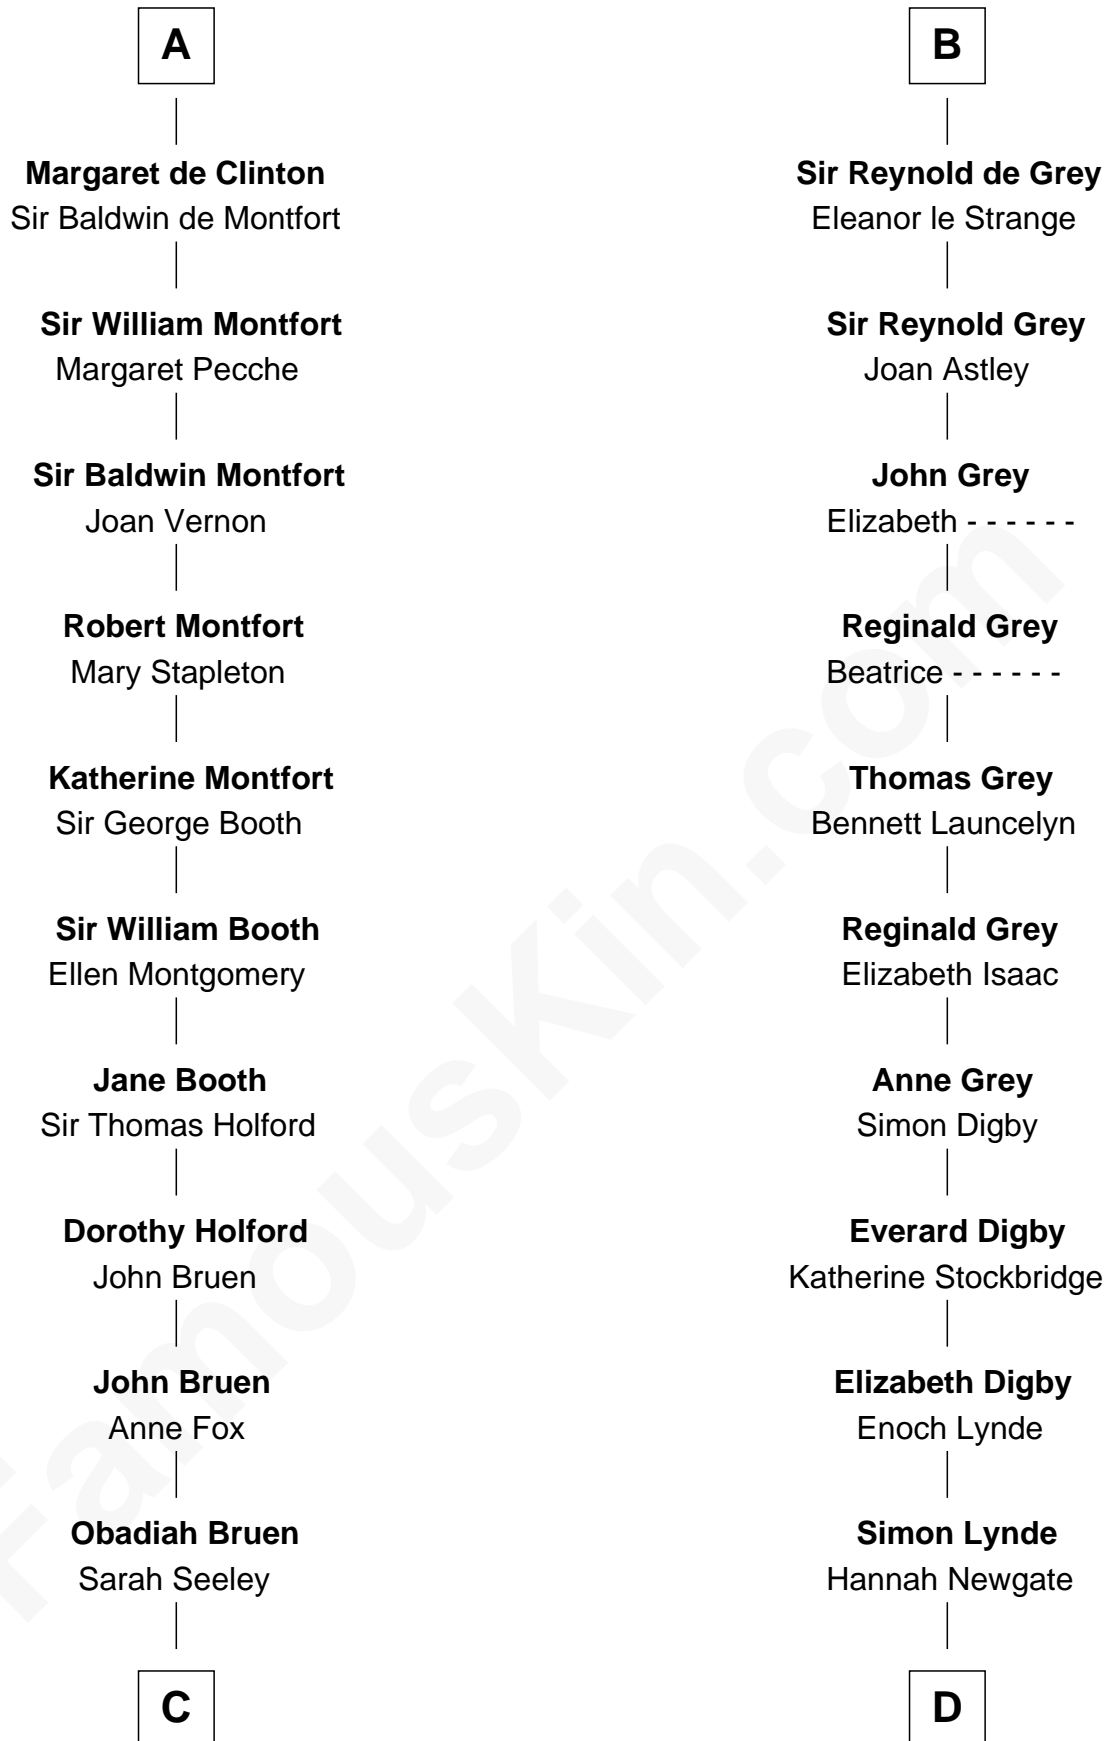

FamousKin.com Relationship Chart of

Abraham Baldwin

Signer of the U.S. Constitution

19th cousin 2 times removed of

James Bowdoin

2nd Governor of Massachusetts

Geoffrey de Mandeville

Rohese de Vere

Idonea de Say
Sir John de Clinton

A

Maud de Mandeville
Piers de Lutegareshale

Sir Geoffrey FitzPiers
Beatrix de Say

Maud de Mandeville
Henry de Bohun

Sir Humphrey de Bohun
Maud of Eu

Eleanor de Bohun
Sir John de Verdun

Maud de Verdun
Sir John de Grey

Sir Roger de Grey
Elizabeth de Hastings

B

C

Mary Bruen
John Baldwin

Abigail Baldwin
Samuel Baldwin

Timothy Baldwin
Bathsheba Stone

Michael Baldwin
Lucy Dudley