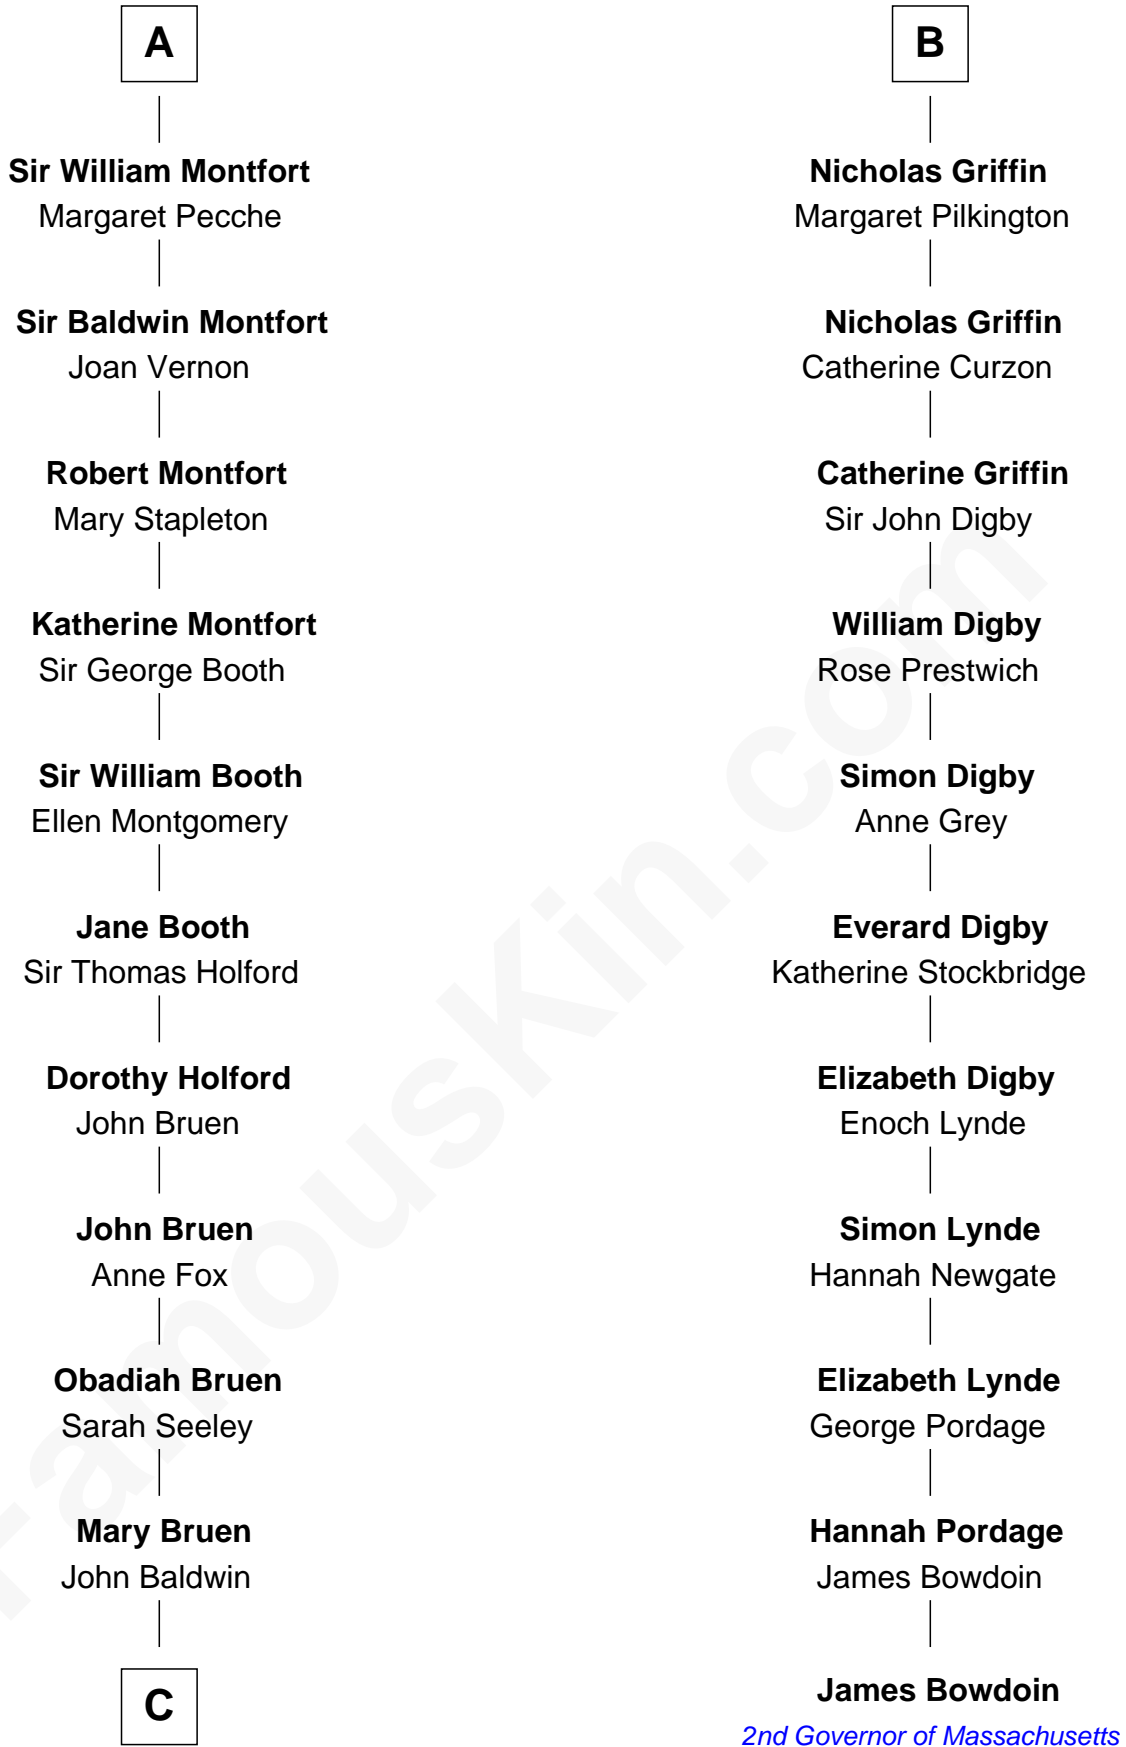

# FamousKin.com Relationship Chart of

**Abraham Baldwin**

*Signer of the U.S. Constitution*

17th cousin 3 times removed of

**James Bowdoin**

*2nd Governor of Massachusetts*

**Sir William Marshal**

Isabel de Clare

**C**

—  
**Abigail Baldwin**

Samuel Baldwin

—  
**Timothy Baldwin**

Bathsheba Stone

—  
**Michael Baldwin**

Lucy Dudley

—  
**Abraham Baldwin**