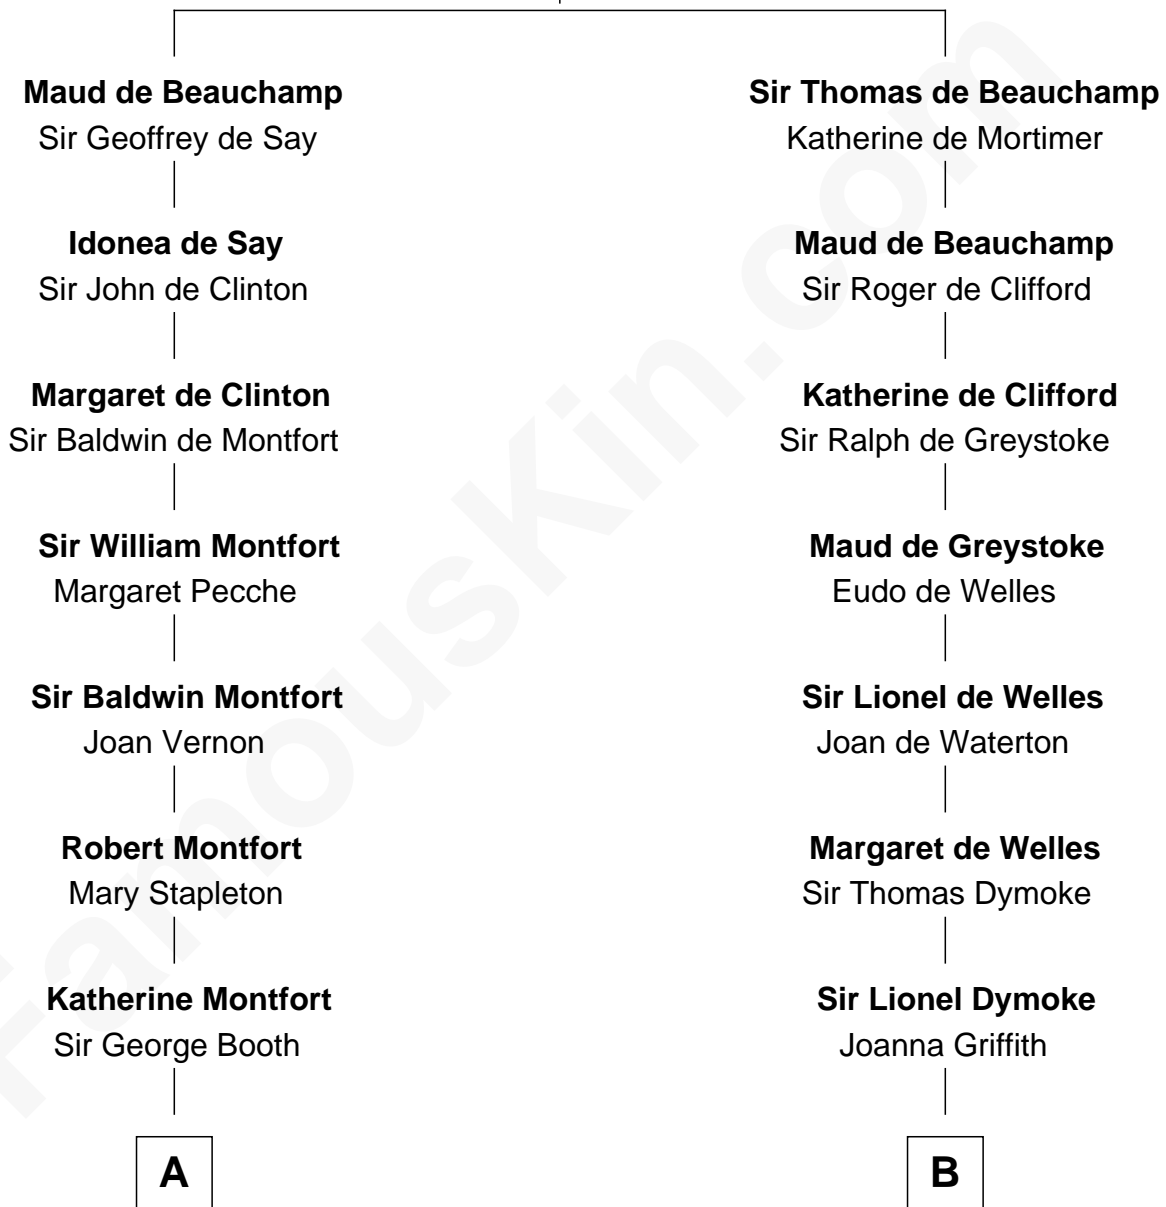

# FamousKin.com Relationship Chart of

**Abraham Baldwin**

*Signer of the U.S. Constitution*

16th cousin 5 times removed of

**Lucille Ball**

*TV Actress - "I Love Lucy"*

**Guy de Beauchamp**

Alice de Toeni

**C**

|  
**Sally Bennet Osborn**

Newman Durrell

|  
**George Osborn Durrell**

Anne Jane Jewell

|  
**Nellie Rebecca Durrell**

Jasper Clinton Ball

|  
**Henry Durrell Ball**