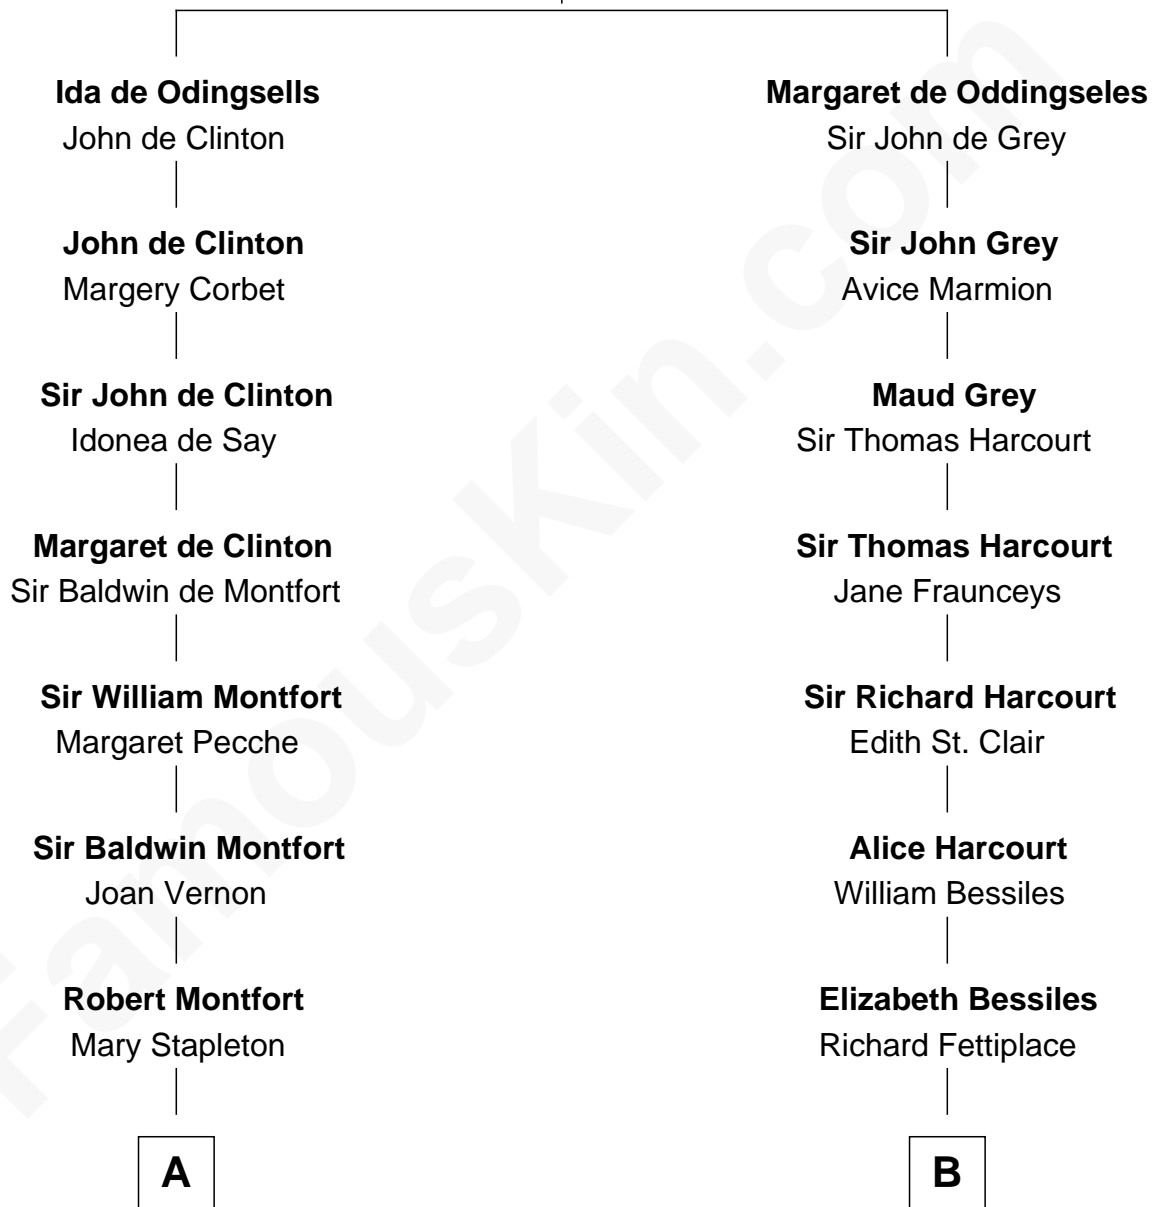

FamousKin.com Relationship Chart of

Abraham Baldwin

Signer of the U.S. Constitution

17th cousin 1 time removed of

John Brown

American Abolitionist

William de Odingsells

Ela FitzWalter

C

Ruth Mills
Owen Brown

John Brown
American Abolitionist

FamousKin.com