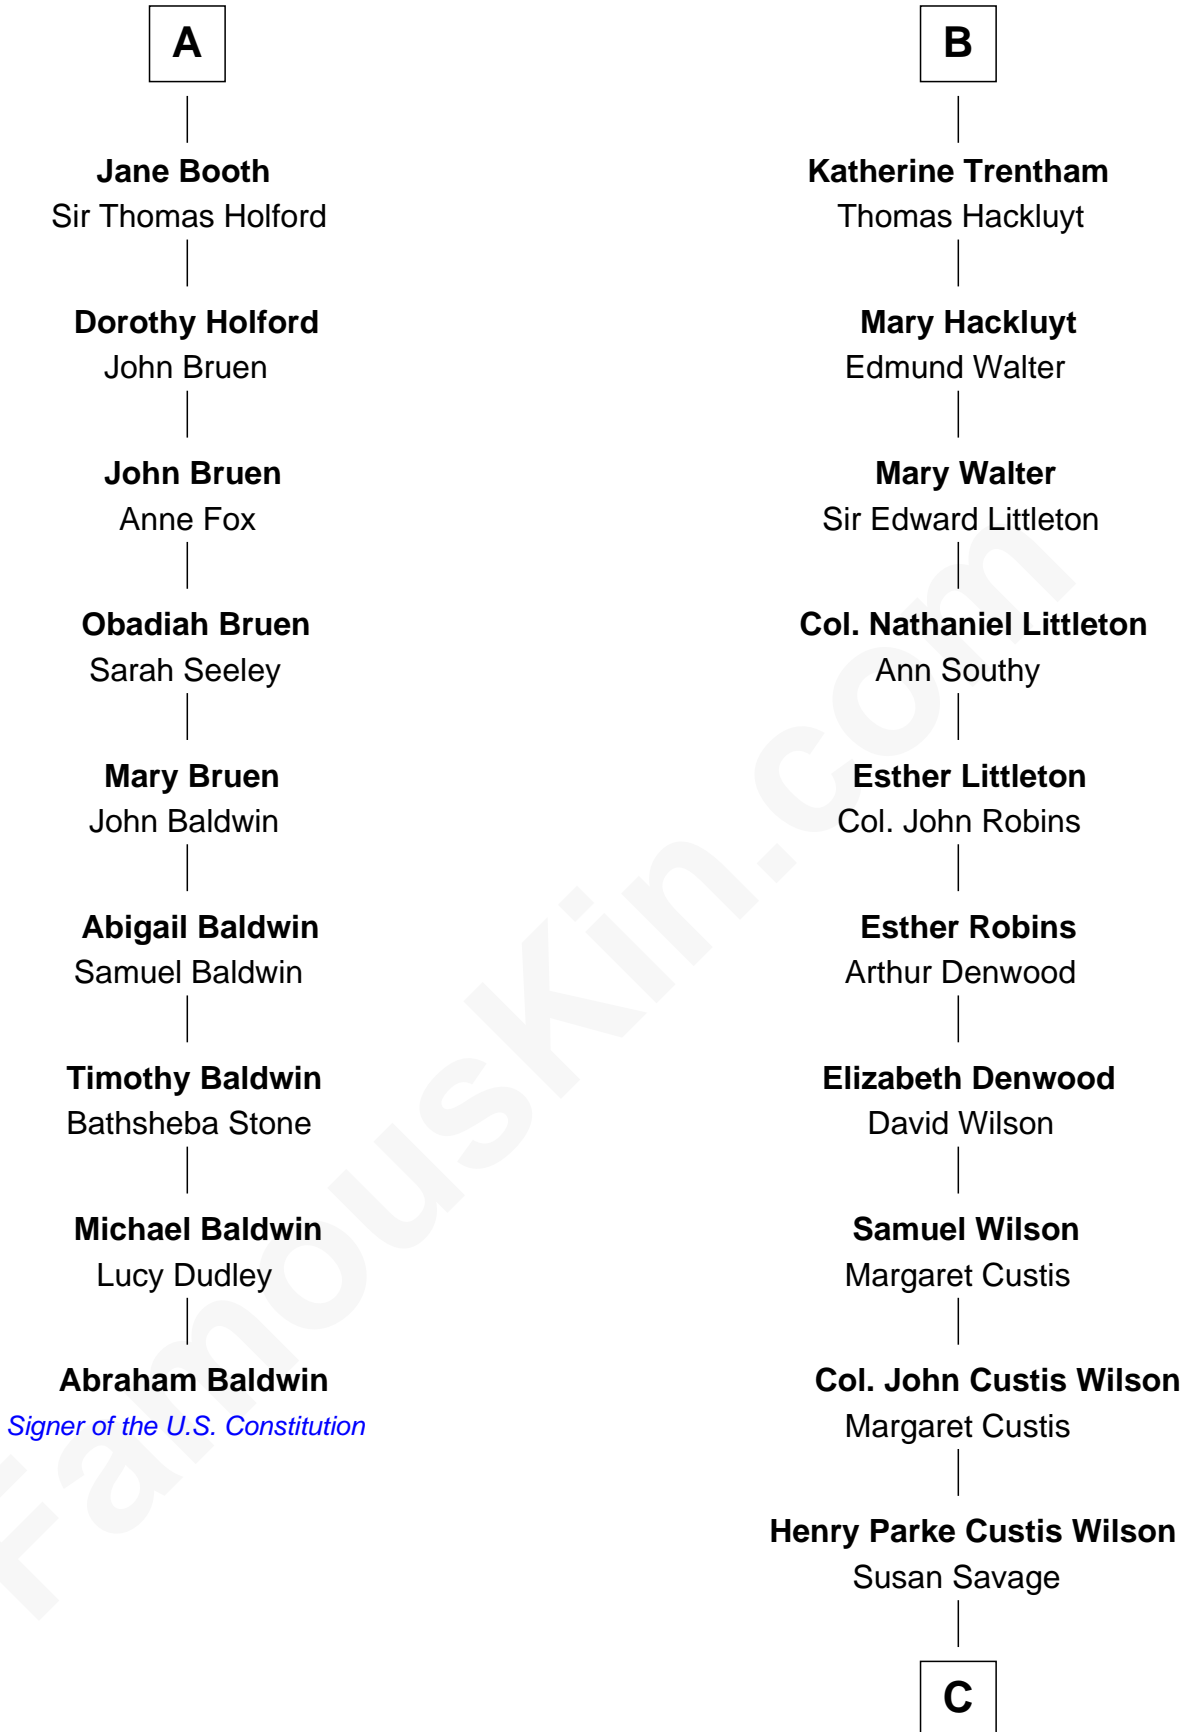

FamousKin.com Relationship Chart of

Abraham Baldwin

Signer of the U.S. Constitution

15th cousin 6 times removed of

Paget Brewster

TV Actress

Ralph de Stafford

*with wife
Katherine de Hastang*

*with wife
Margaret de Audley*

C

Susan Savage Wilson

John Ledyard Hodge

Ellen Mackenzie Hodge

Dr. George Washington Wales Brewster

George Washington Wales Brewster

Joan Ryerson