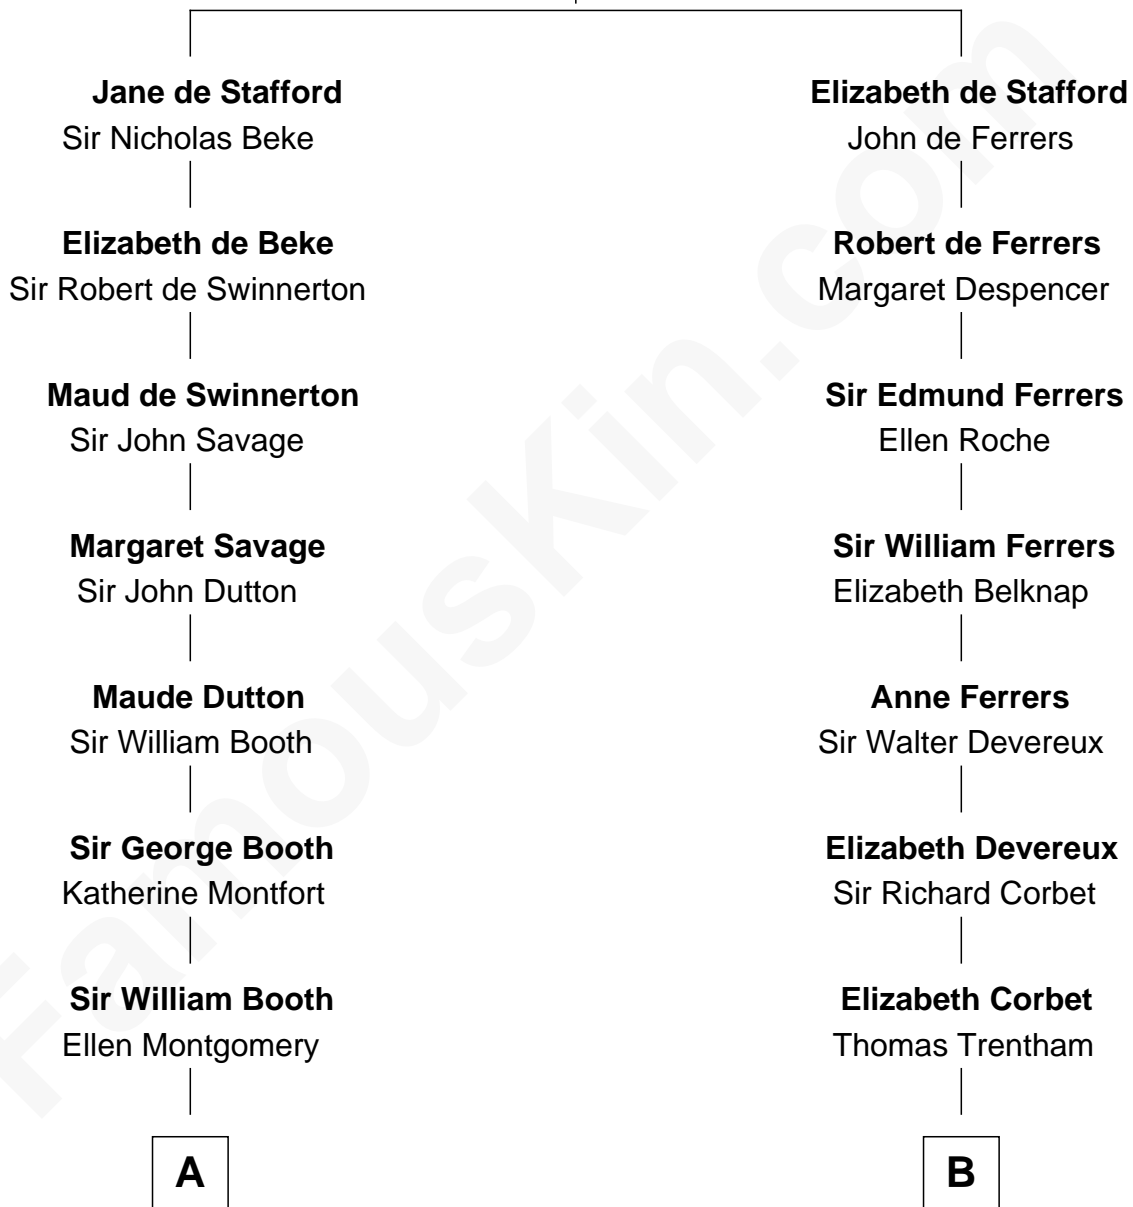

FamousKin.com Relationship Chart of

Abraham Baldwin

Signer of the U.S. Constitution

15th cousin 6 times removed of

Paget Brewster

TV Actress

Ralph de Stafford

*with wife
Katherine de Hastang*

*with wife
Margaret de Audley*

C

Susan Savage Wilson

John Ledyard Hodge

Ellen Mackenzie Hodge

Dr. George Washington Wales Brewster

George Washington Wales Brewster

Joan Ryerson