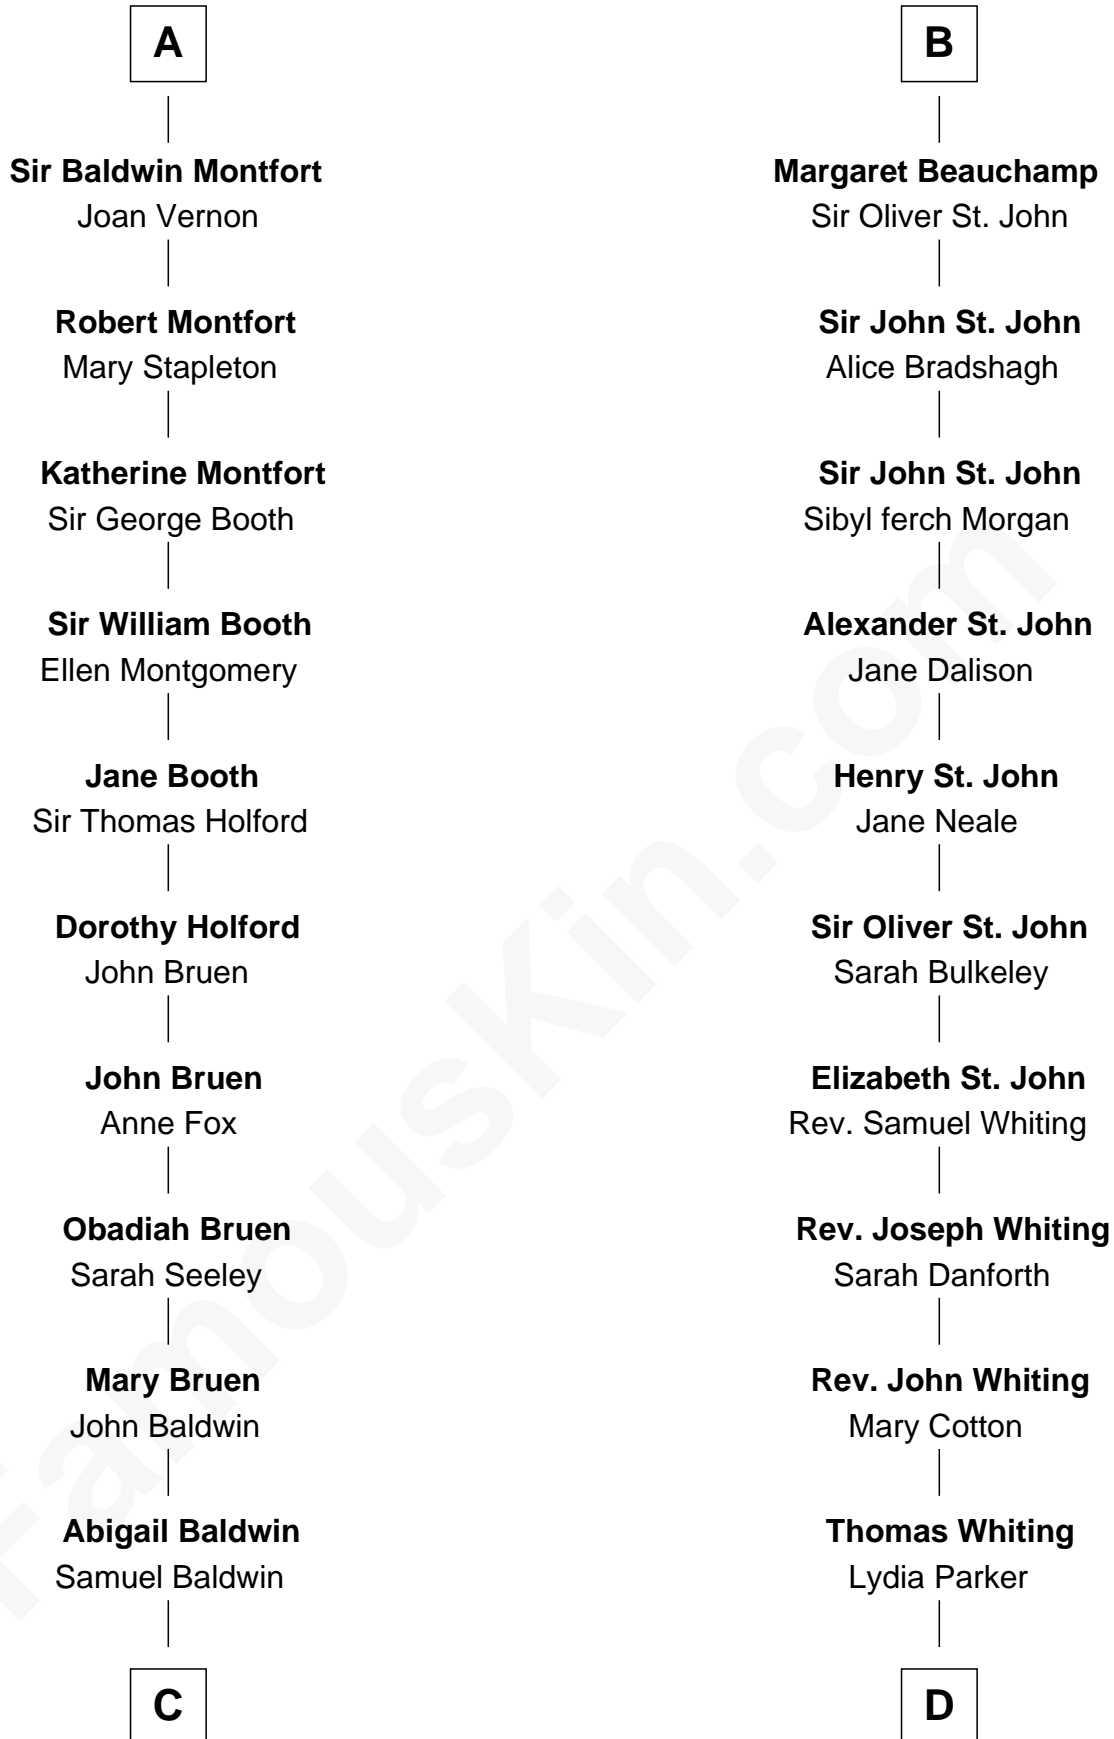

FamousKin.com Relationship Chart of

Abraham Baldwin

Signer of the U.S. Constitution

19th cousin 2 times removed of

James Sherman

27th U.S. Vice-President

Sir Humphrey de Bohun

Maud of Eu

C

Timothy Baldwin
Bathsheba Stone

Michael Baldwin
Lucy Dudley

Abraham Baldwin
Signer of the U.S. Constitution

D

Mary Whiting
William Barron

Mary Augusta Barron
Stalham Williams

Frances Lucretia Williams
Richard Winslow Sherman