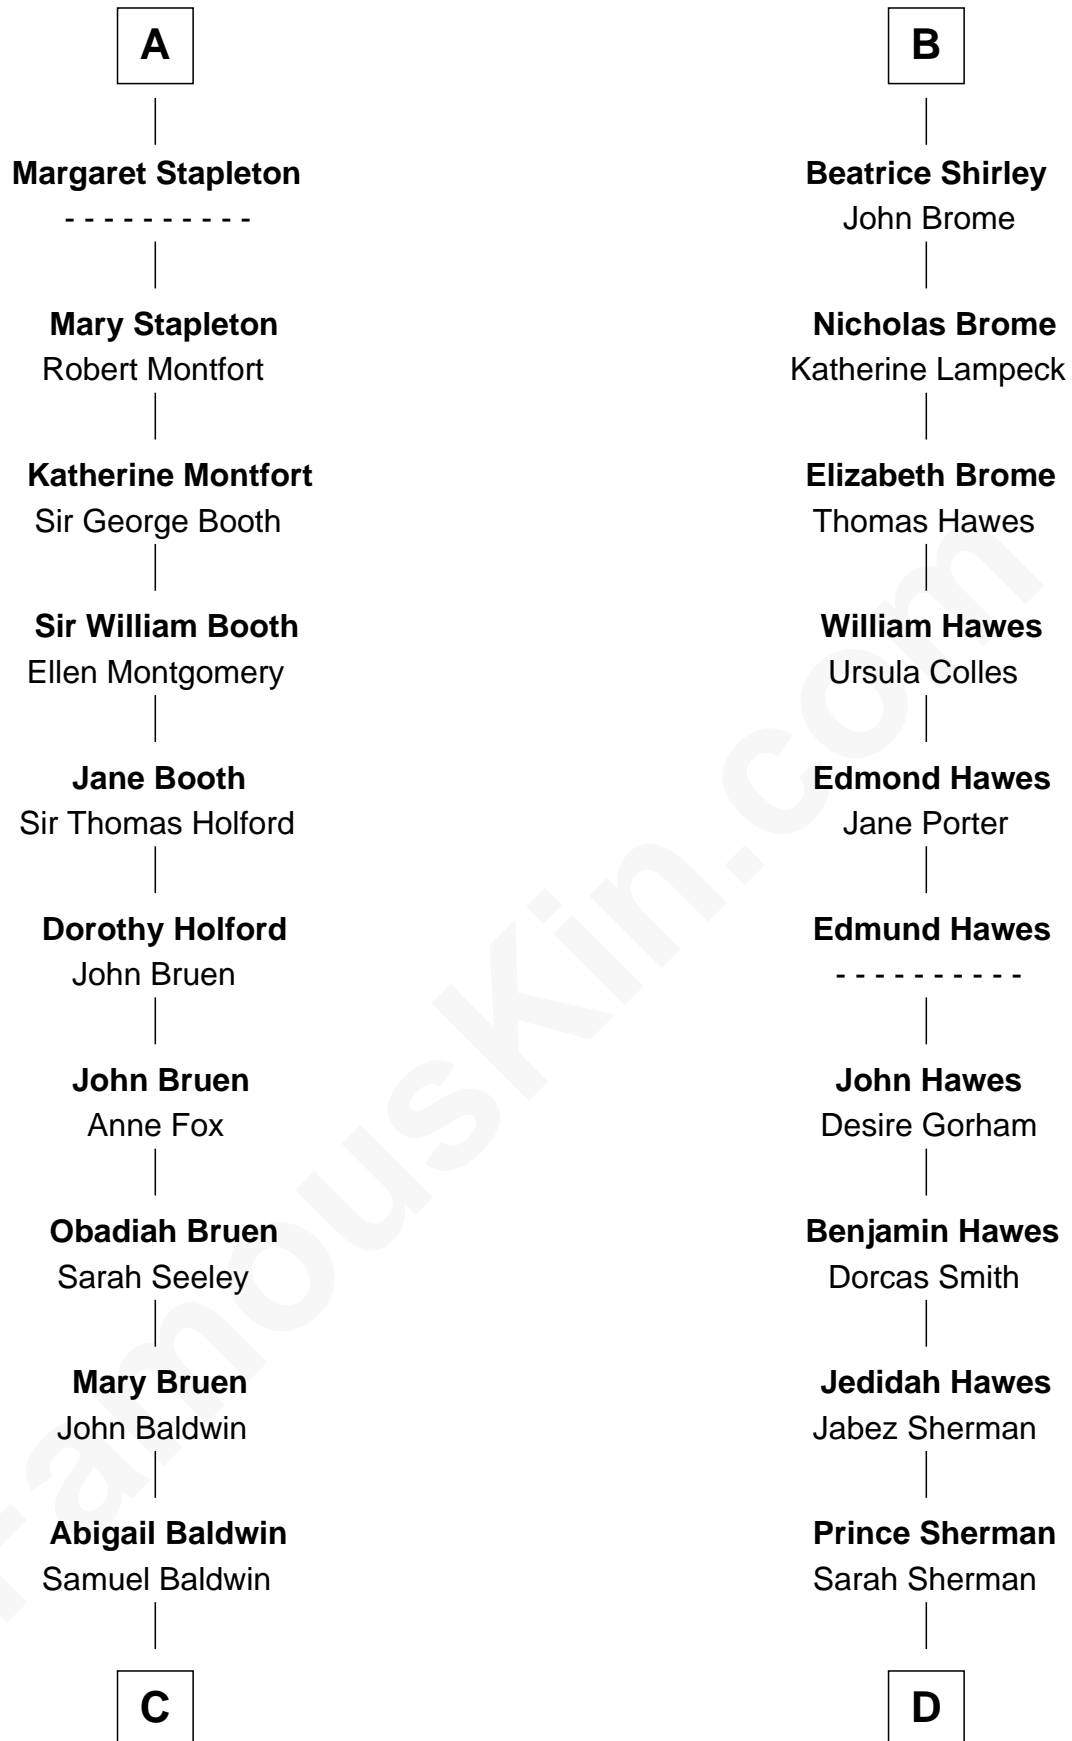

FamousKin.com Relationship Chart of

Abraham Baldwin

Signer of the U.S. Constitution

19th cousin 1 time removed of

James Sherman

27th U.S. Vice-President

John, King of England

C

Timothy Baldwin
Bathsheba Stone

Michael Baldwin
Lucy Dudley

Abraham Baldwin
Signer of the U.S. Constitution

D

Jahaziel Sherman
Nancy Winslow

Richard Winslow Sherman
Frances Lucretia Williams

Mary Frances Sherman
Richard Updike Sherman