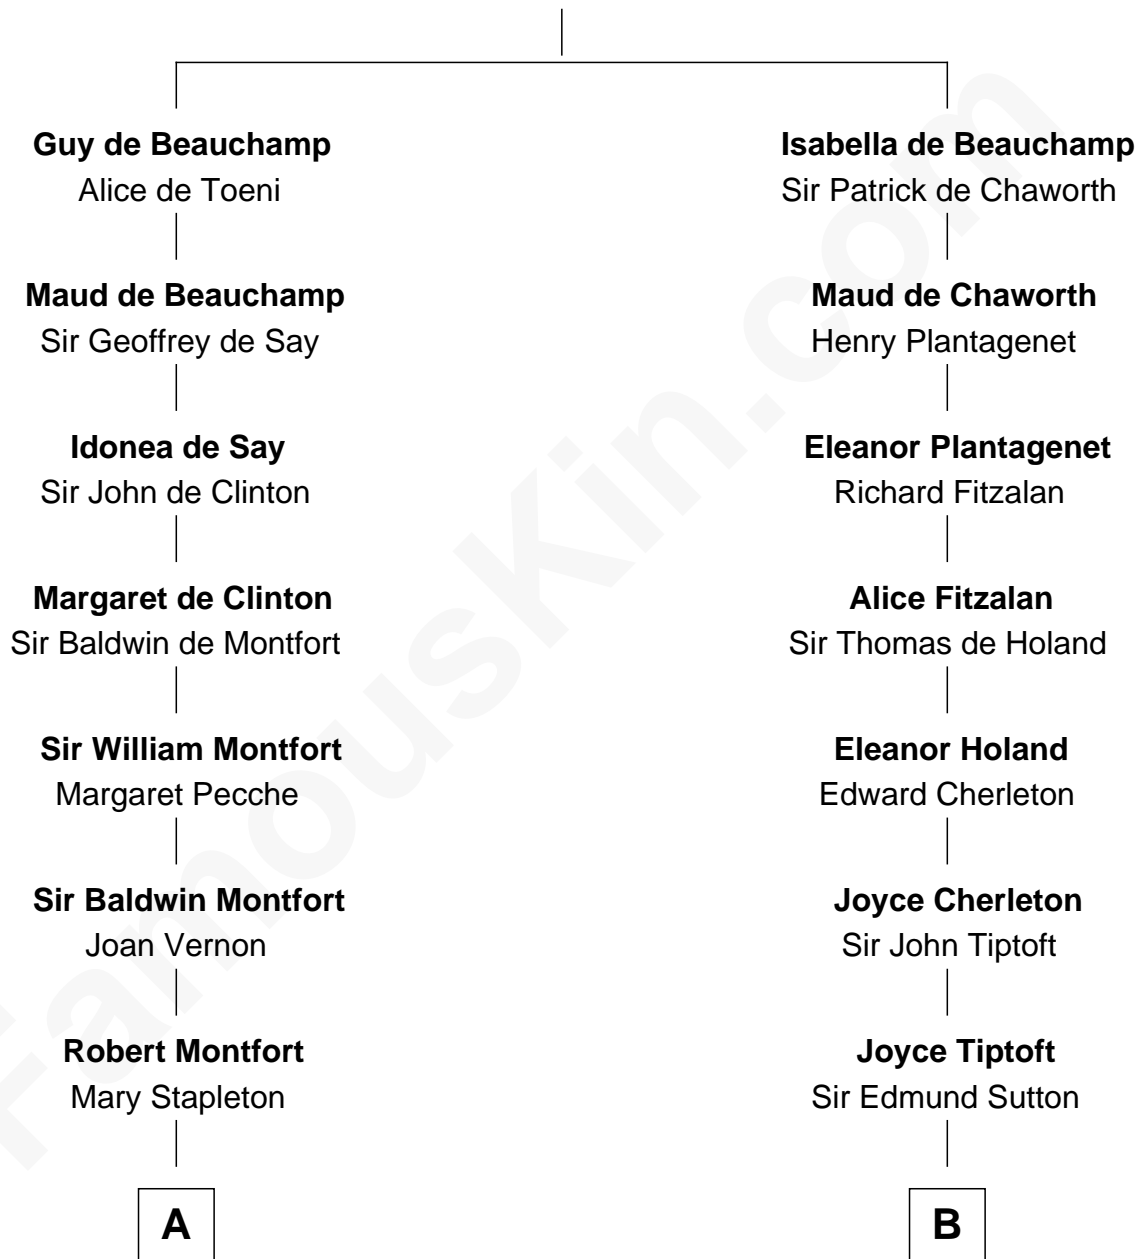

# FamousKin.com Relationship Chart of

**Abraham Baldwin**

*Signer of the U.S. Constitution*

17th cousin 4 times removed of

**James Sherman**

*27th U.S. Vice-President*

**William de Beauchamp**

Maud FitzJohn

**C**

—  
**Mary Whiting**

William Barron

—  
**Mary Augusta Barron**

Stalham Williams

—  
**Frances Lucretia Williams**

Richard Winslow Sherman

—  
**Mary Frances Sherman**

Richard Updike Sherman

—  
**James Sherman**

*27th U.S. Vice-President*

FamousKin.com