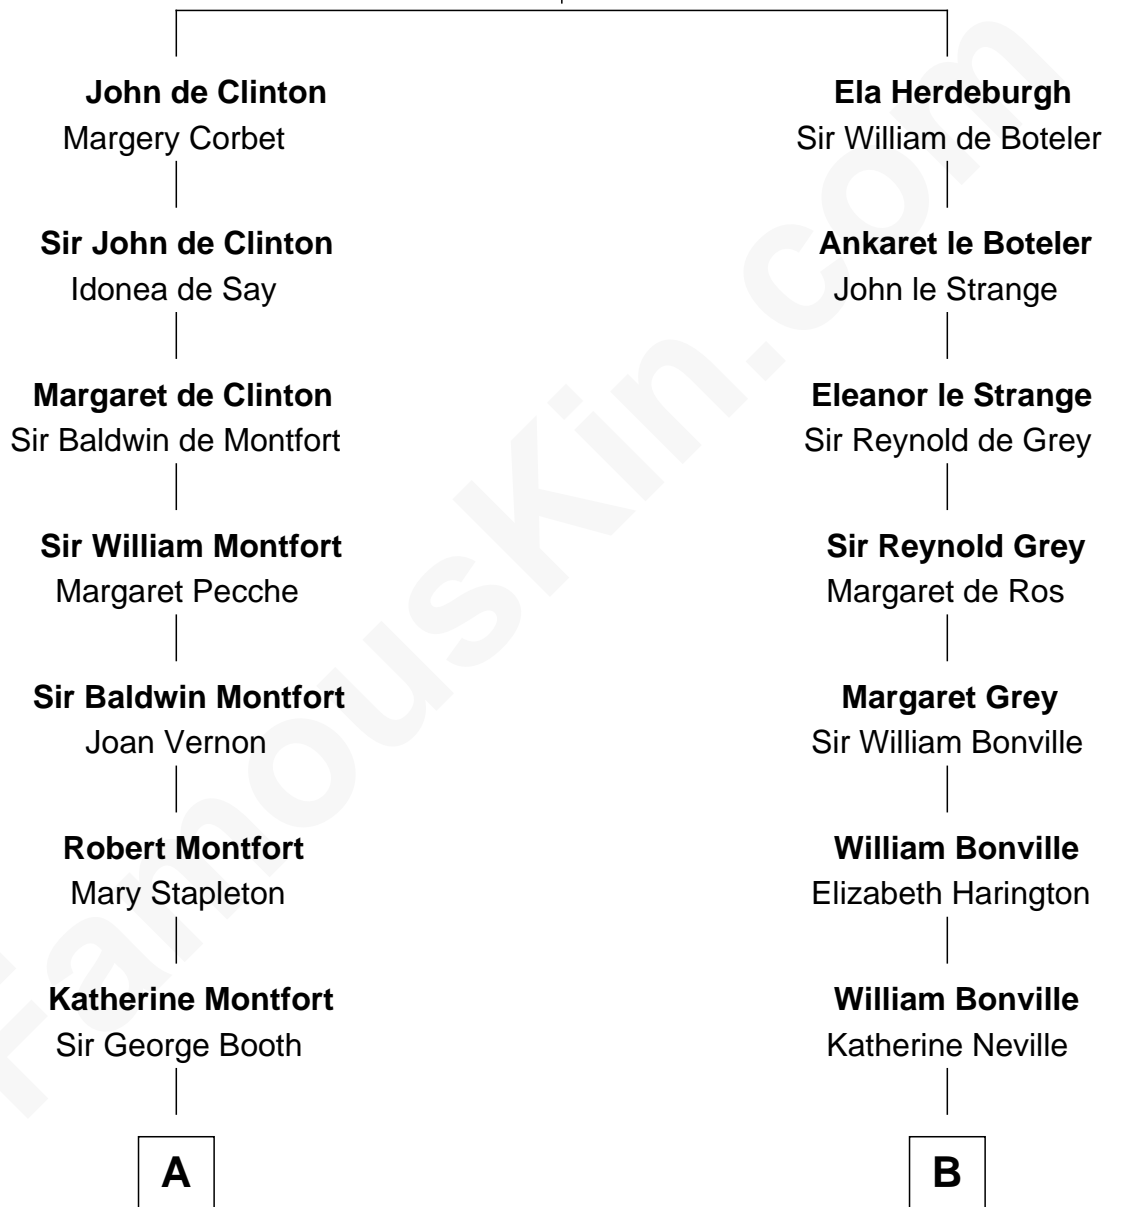

FamousKin.com

Relationship Chart of

Abraham Baldwin

Signer of the U.S. Constitution

16th cousin 5 times removed of

James Sherman

27th U.S. Vice-President

Ida de Odingsells

with husband

John de Clinton

with husband

Sir Roger de Herdeburgh

C

—
Mary Whiting

William Barron

—
Mary Augusta Barron

Stalham Williams

—
Frances Lucretia Williams

Richard Winslow Sherman

—
Mary Frances Sherman

Richard Updike Sherman

—
James Sherman

27th U.S. Vice-President

FamousKin.com