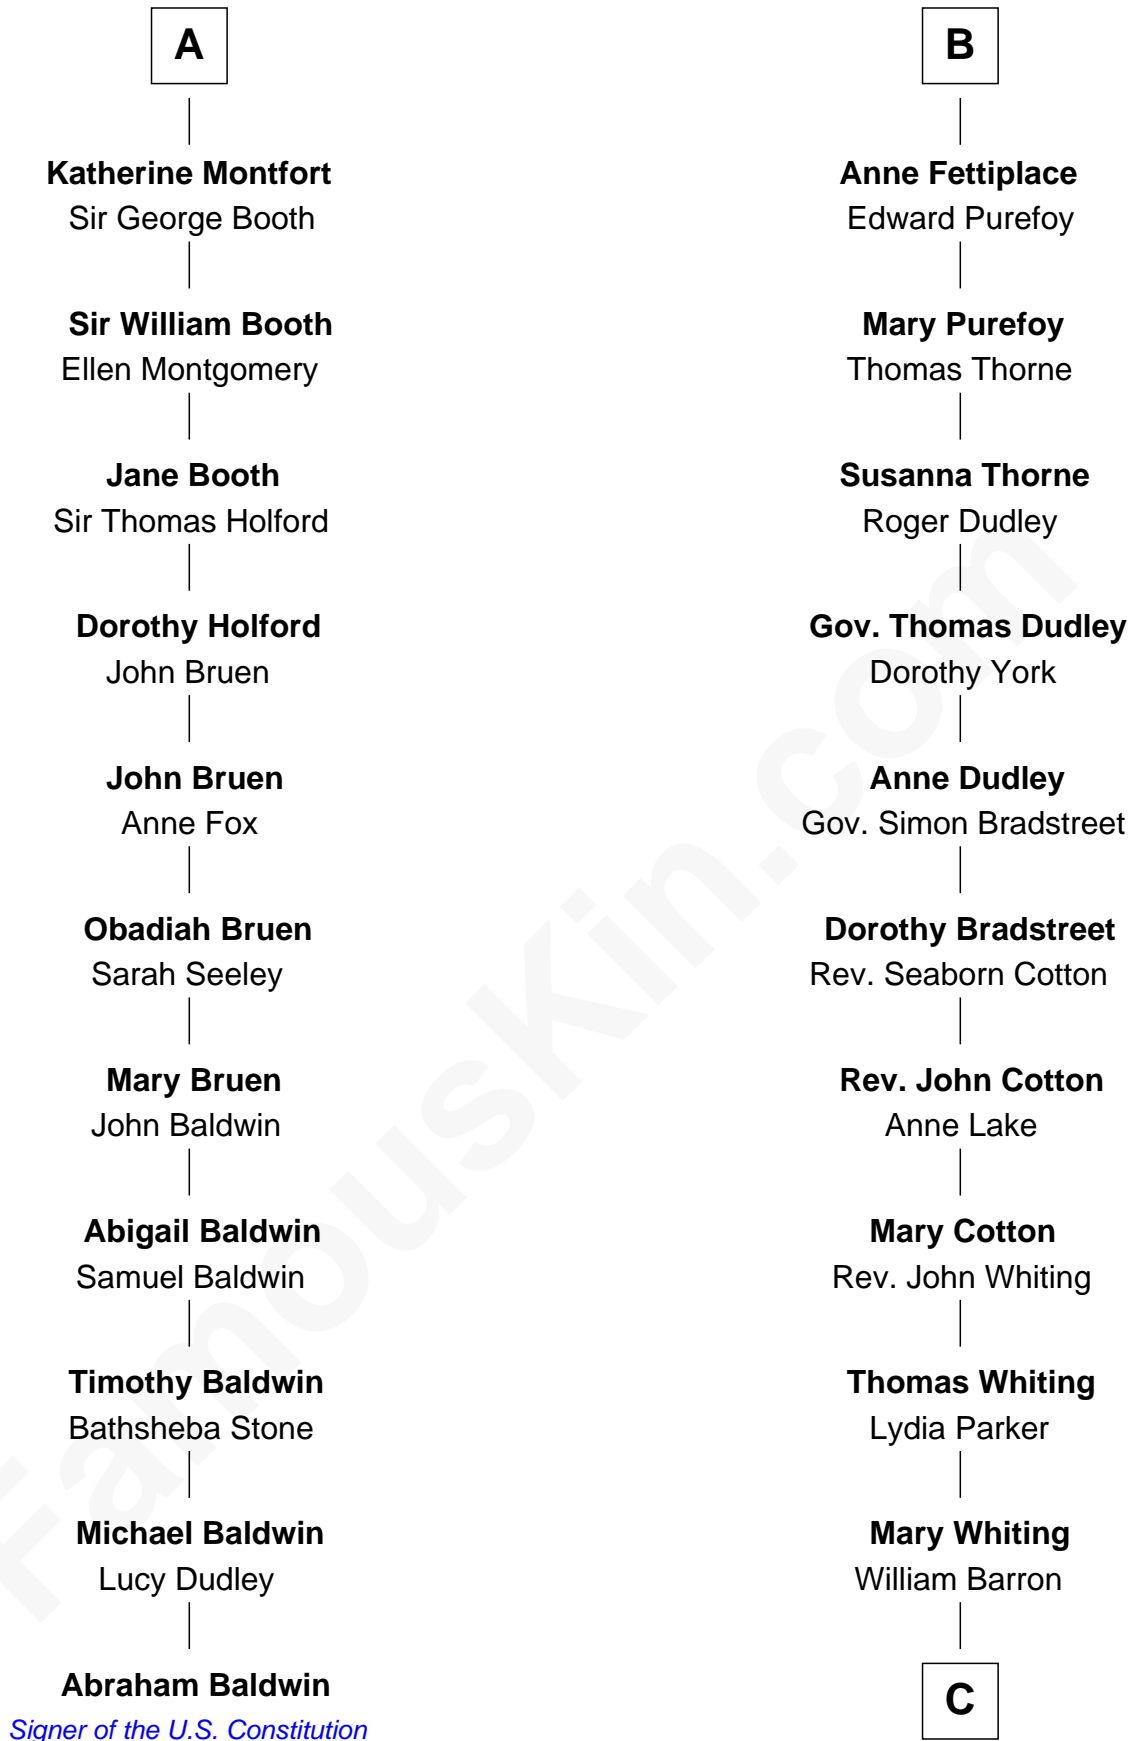

# FamousKin.com Relationship Chart of

**Abraham Baldwin**

*Signer of the U.S. Constitution*

17th cousin 3 times removed of

**James Sherman**

*27th U.S. Vice-President*

**William de Odingsells**

Ela FitzWalter

**C**

—  
**Mary Augusta Barron**  
Stalham Williams

—  
**Frances Lucretia Williams**  
Richard Winslow Sherman

—  
**Mary Frances Sherman**  
Richard Updike Sherman

—  
**James Sherman**  
*27th U.S. Vice-President*