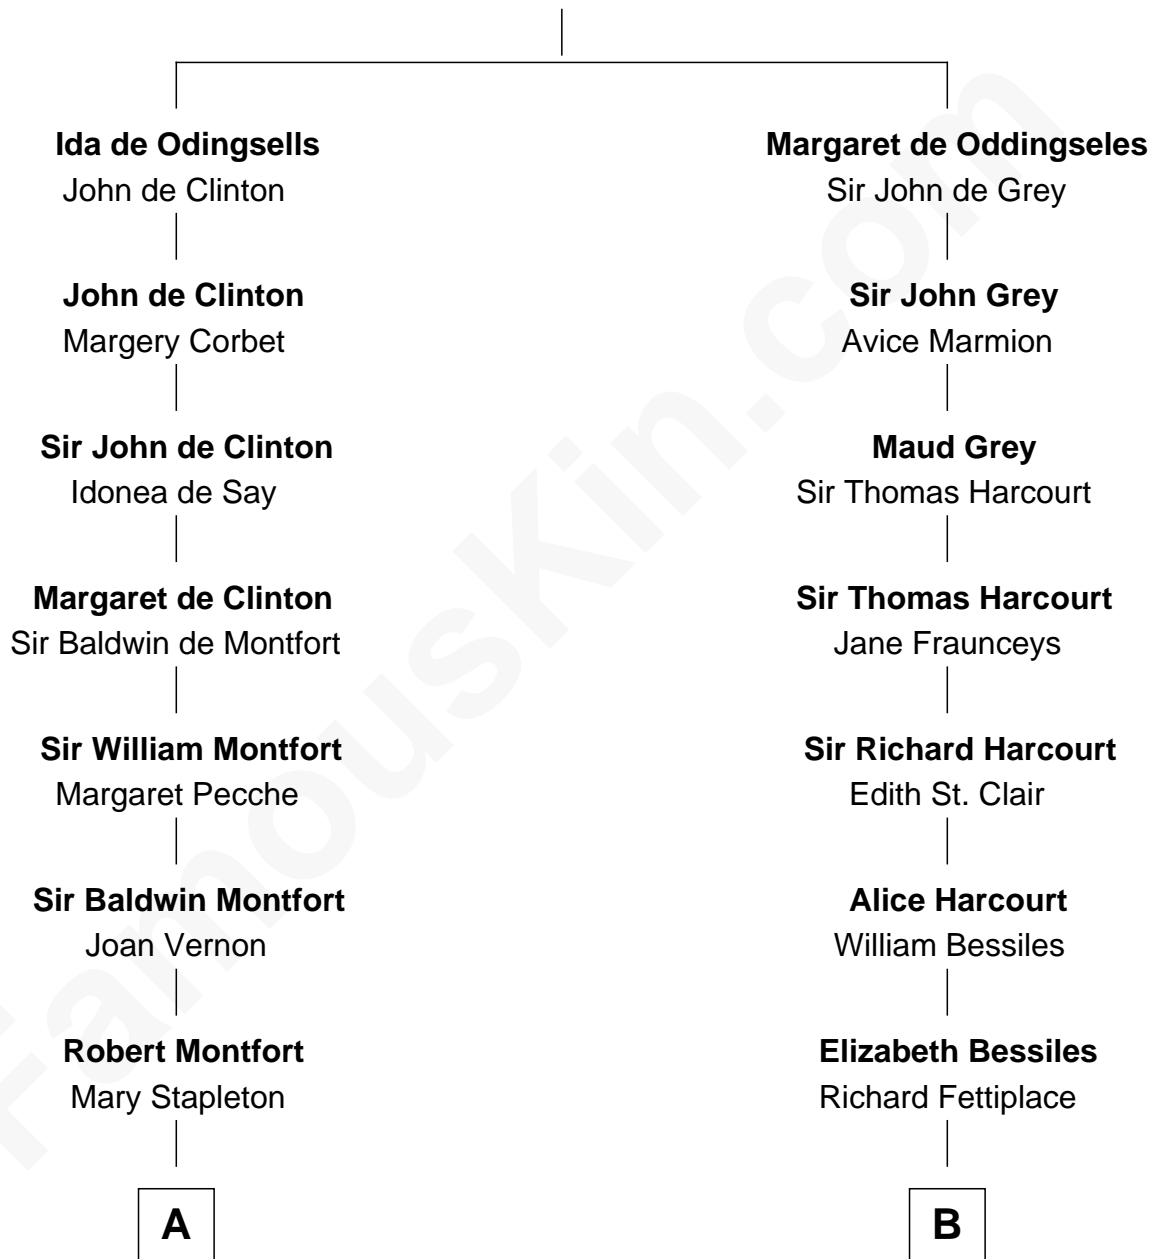

# FamousKin.com Relationship Chart of

**Abraham Baldwin**

*Signer of the U.S. Constitution*

17th cousin 3 times removed of

**James Sherman**

*27th U.S. Vice-President*

**William de Odingsells**

Ela FitzWalter

**C**

—  
**Mary Augusta Barron**  
Stalham Williams

—  
**Frances Lucretia Williams**  
Richard Winslow Sherman

—  
**Mary Frances Sherman**  
Richard Updike Sherman

—  
**James Sherman**  
*27th U.S. Vice-President*