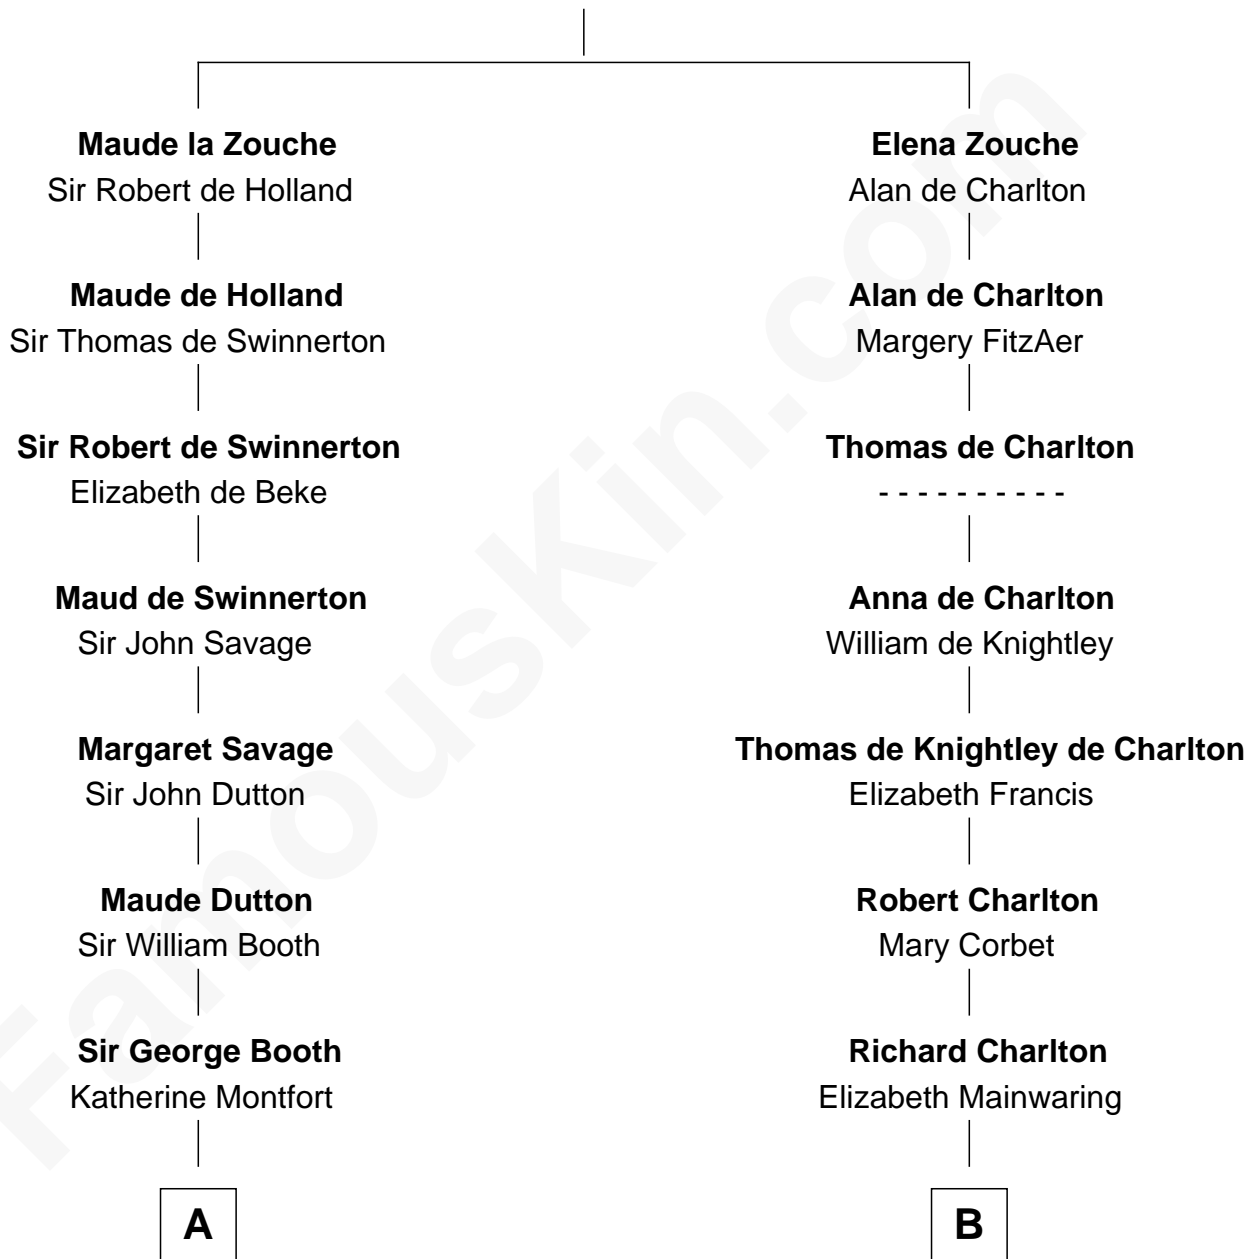

# FamousKin.com Relationship Chart of

**Abraham Baldwin**

*Signer of the U.S. Constitution*

16th cousin 3 times removed of

**James Sherman**

*27th U.S. Vice-President*

**Sir Alan la Zouche**

Eleanor de Segrave

C

Frances Lucretia Williams

Richard Winslow Sherman

Mary Frances Sherman

Richard Updike Sherman

James Sherman

*27th U.S. Vice-President*

FamousKin.com