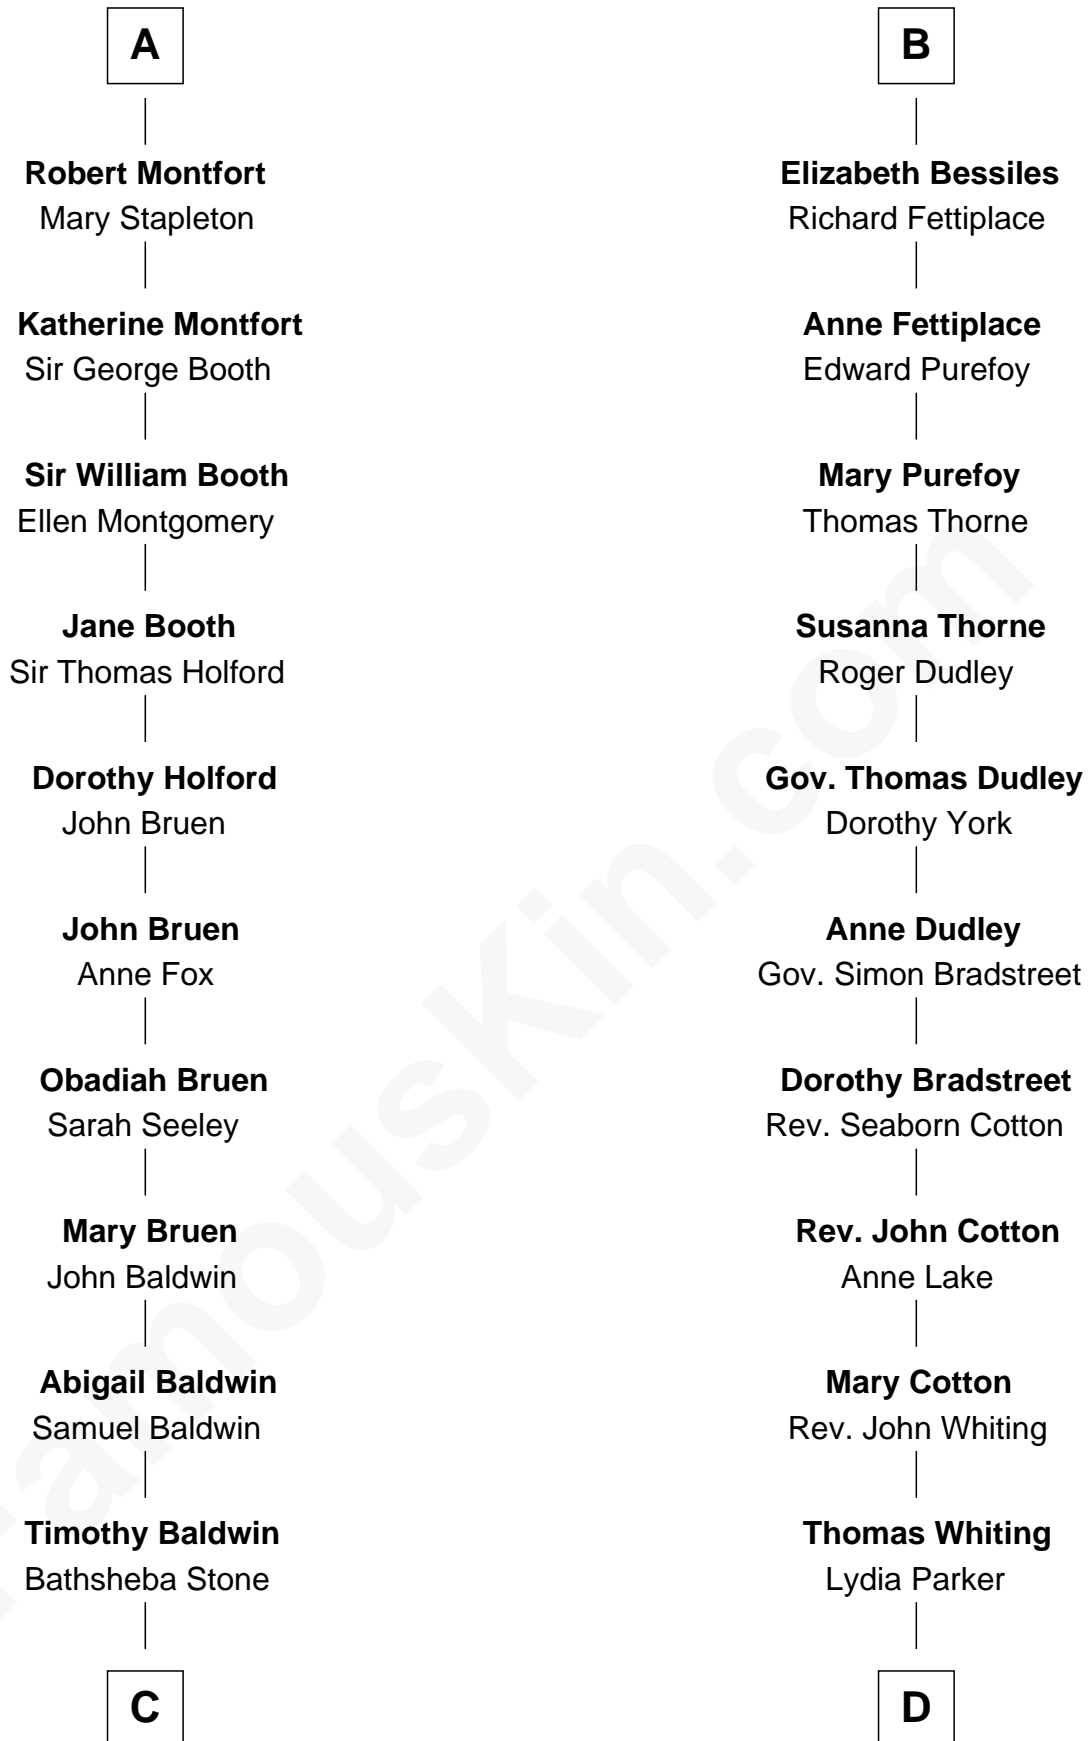

FamousKin.com Relationship Chart of

Abraham Baldwin

Signer of the U.S. Constitution

18th cousin 3 times removed of

James Sherman

27th U.S. Vice-President

Sir William de Harcourt

*with wife
Alice la Zouche*

Sir William de Harcourt
Joan de Grey

Robert de Pembridge
Juliane - - - - -

Sir Thomas Harcourt
Maud Grey

Juliane de Pembridge
Sir Richard de Vernon

Sir Thomas Harcourt
Jane Fraunceys

Sir Richard Vernon
Joan Griffith

Sir Richard Harcourt
Edith St. Clair

Joan Vernon
Sir Baldwin Montfort

Alice Harcourt
William Bessiles

A

B

C

Michael Baldwin

Lucy Dudley

Abraham Baldwin

Signer of the U.S. Constitution

D

Mary Whiting

William Barron

Mary Augusta Barron

Stalham Williams

Frances Lucretia Williams