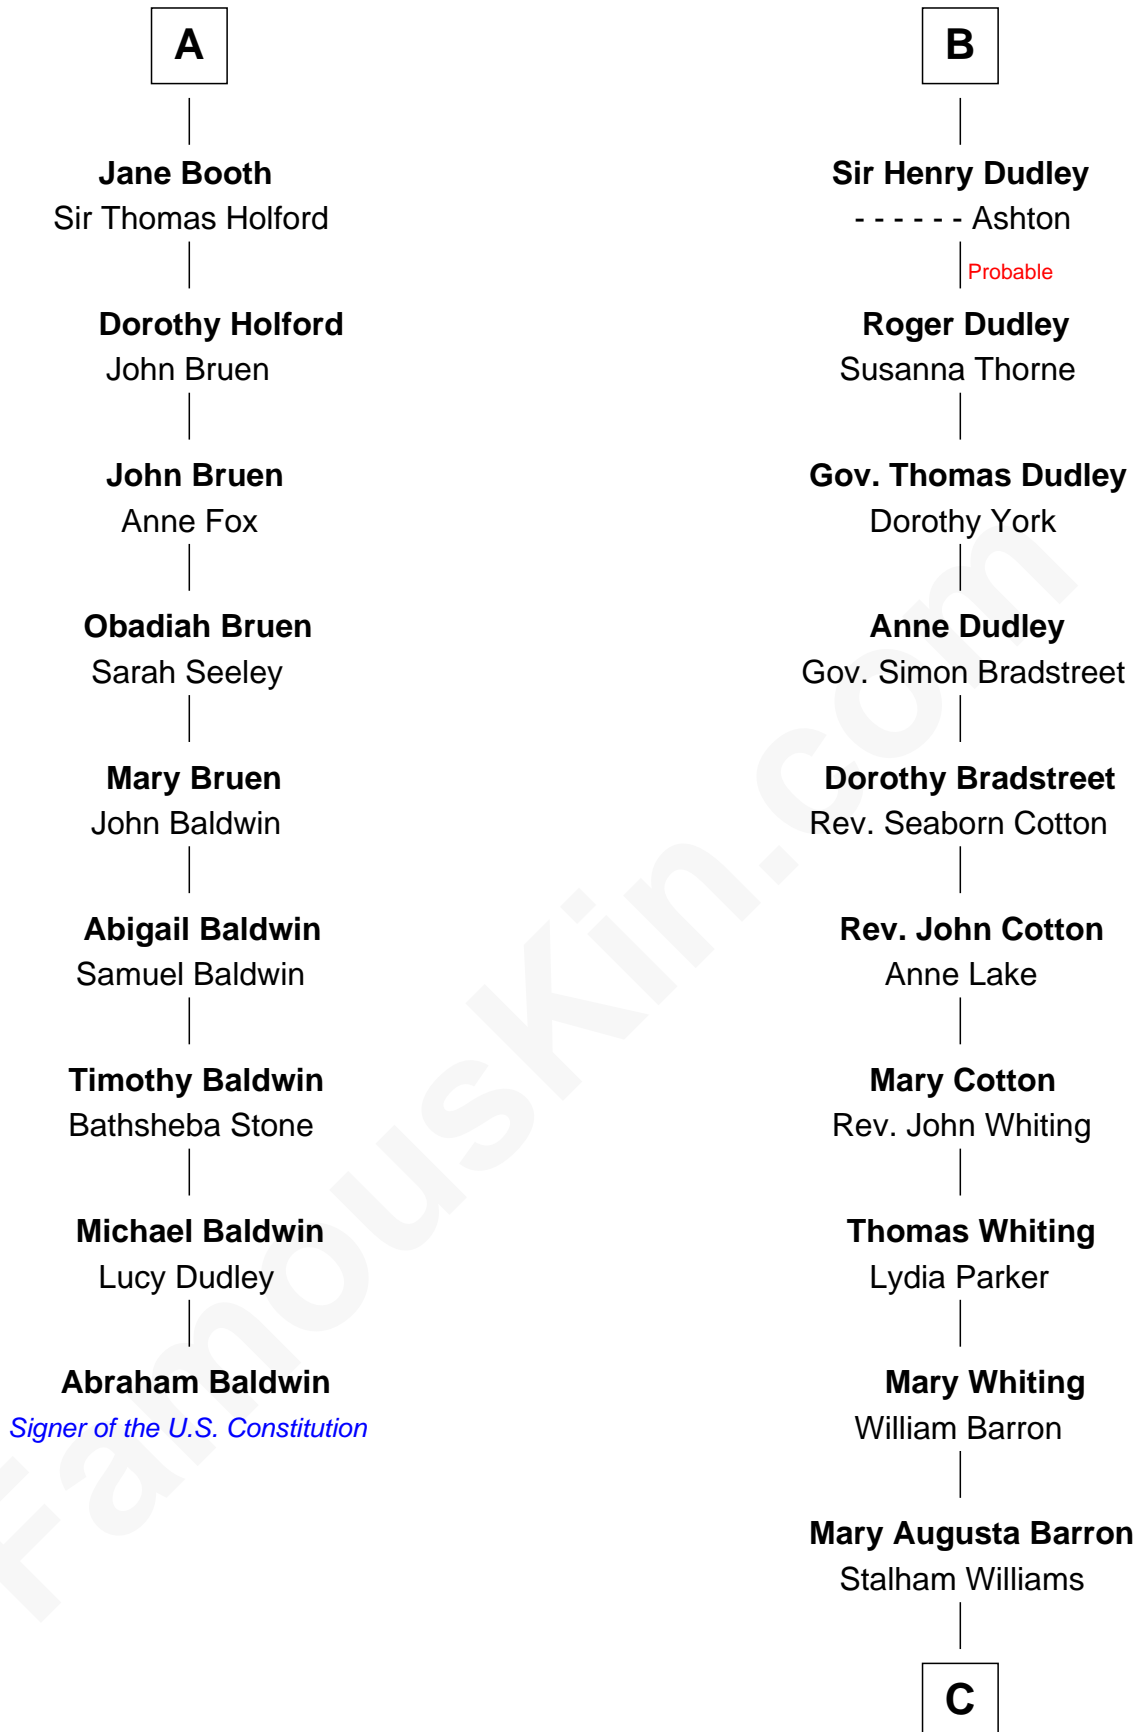

FamousKin.com Relationship Chart of

Abraham Baldwin

Signer of the U.S. Constitution

15th cousin 4 times removed of

James Sherman

27th U.S. Vice-President

Sir Robert de Holland

Maude la Zouche

C

Frances Lucretia Williams

Richard Winslow Sherman

Mary Frances Sherman

Richard Updike Sherman

James Sherman

27th U.S. Vice-President

FamousKin.com