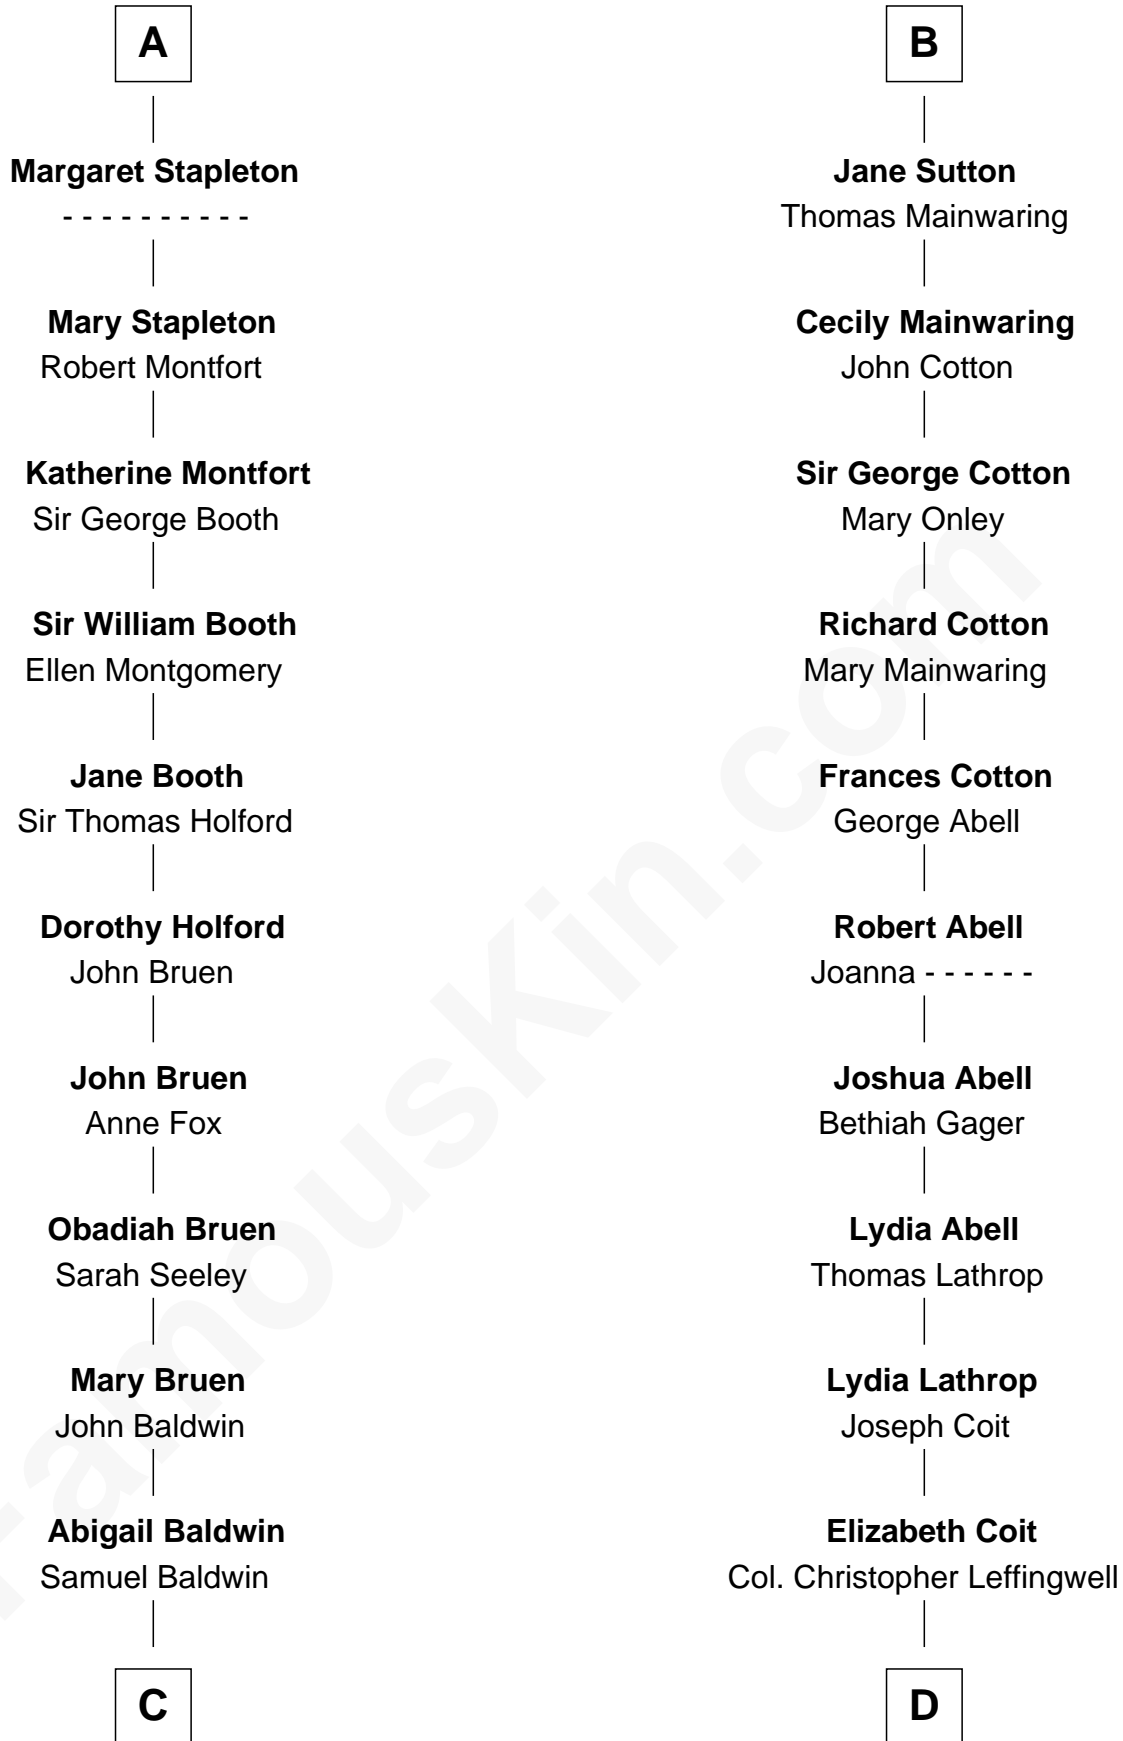

FamousKin.com Relationship Chart of Abraham Baldwin

Signer of the U.S. Constitution

19th cousin 2 times removed of

Allen Dulles

5th Director of the C.I.A.

John, King of England

with wife

not married

Thomas de Berkeley

Katherine de Clyvedon

Sir John Berkeley

Elizabeth Betteshorne

Elizabeth Berkeley

Sir John Sutton

B

C

Timothy Baldwin
Bathsheba Stone

Michael Baldwin
Lucy Dudley

Abraham Baldwin
Signer of the U.S. Constitution

D

Joanna Leffingwell
Charles Lathrop

Harriet Wadsworth Lathrop
Rev. Miron Winslow

Harriet Lathrop Winslow
Rev. John Welsh Dulles