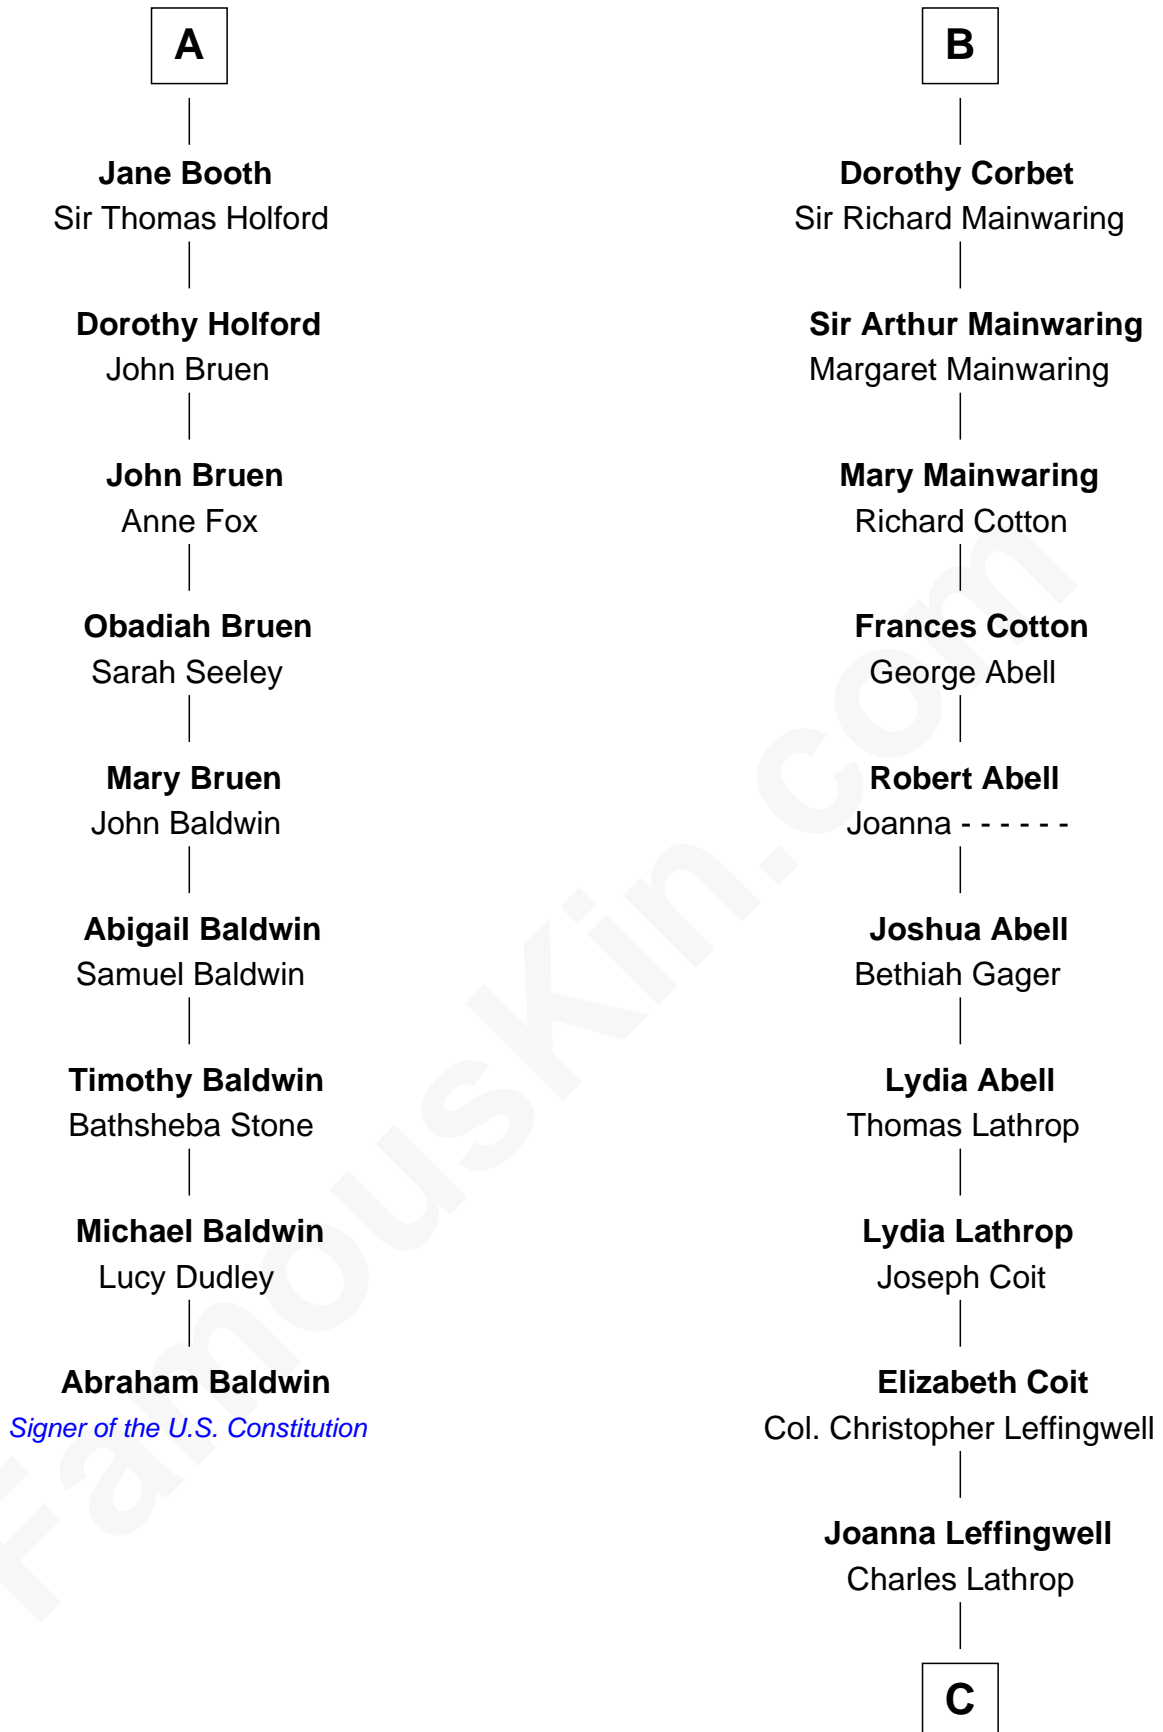

# FamousKin.com Relationship Chart of

**Abraham Baldwin**

*Signer of the U.S. Constitution*

15th cousin 5 times removed of

**Allen Dulles**

*5th Director of the C.I.A.*

**Ralph de Stafford**

*with wife  
Katherine de Hastang*

*with wife  
Margaret de Audley*

**C**

—  
**Harriet Wadsworth Lathrop**

Rev. Miron Winslow

—  
**Harriet Lathrop Winslow**

Rev. John Welsh Dulles

—  
**Allen Macy Dulles**

Edith Foster