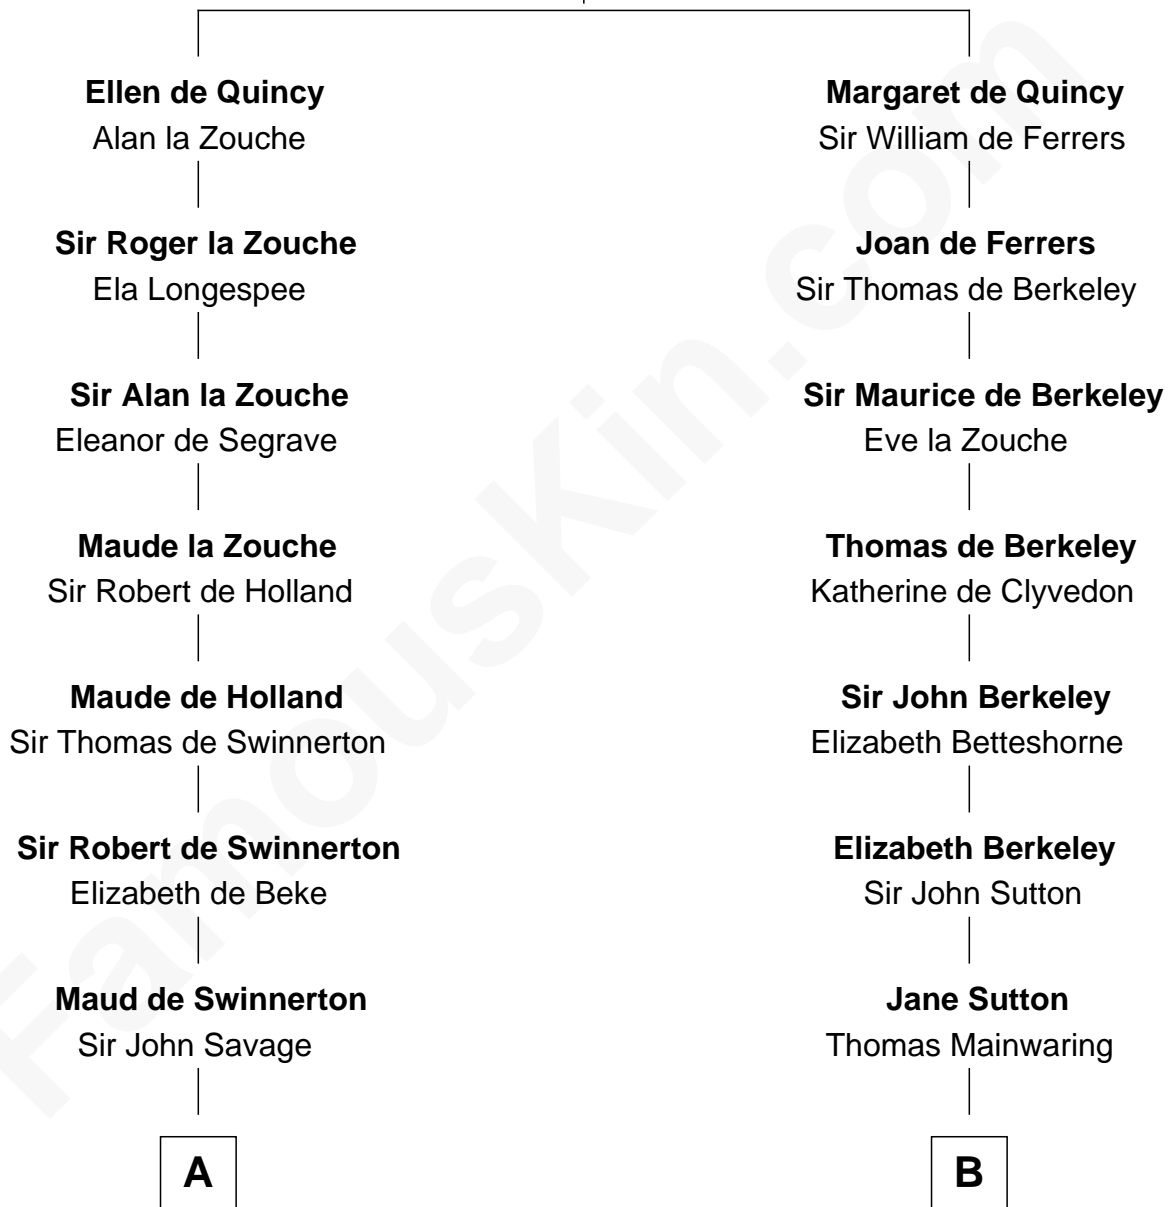

# FamousKin.com Relationship Chart of

**Abraham Baldwin**

*Signer of the U.S. Constitution*

19th cousin 1 time removed of

**Allen Dulles**

*5th Director of the C.I.A.*

**Sir Roger de Quincy**

Helen of Galloway

**C**

**Timothy Baldwin**  
Bathsheba Stone

**Michael Baldwin**  
Lucy Dudley

**Abraham Baldwin**  
*Signer of the U.S. Constitution*

**D**

**Harriet Wadsworth Lathrop**  
Rev. Miron Winslow

**Harriet Lathrop Winslow**  
Rev. John Welsh Dulles