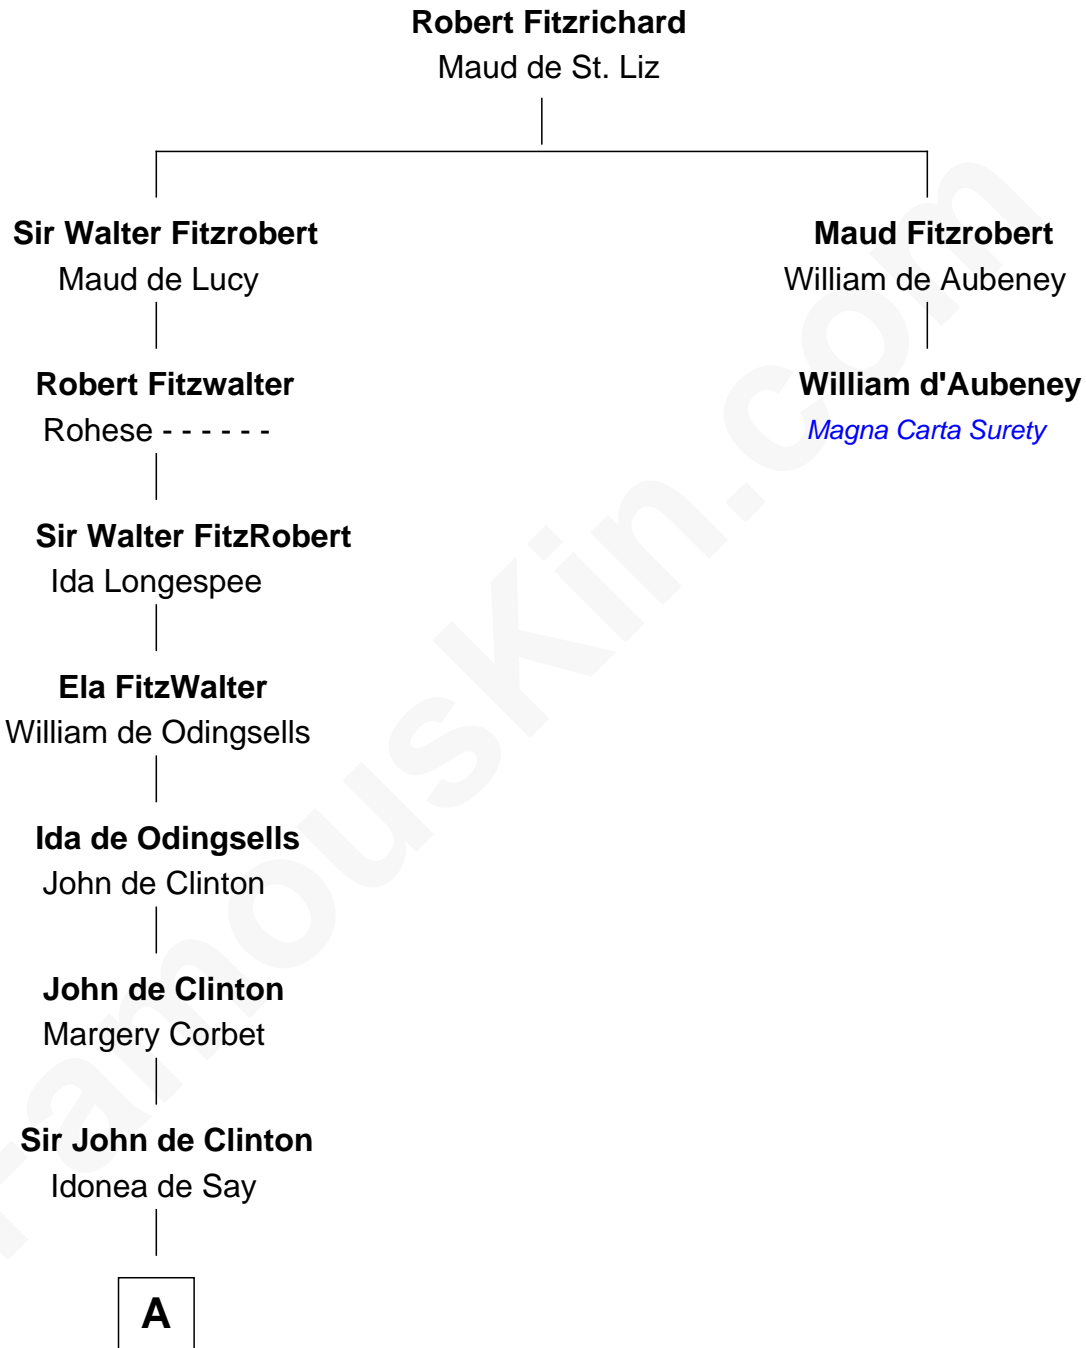

FamousKin.com Relationship Chart of

Abraham Baldwin

Signer of the U.S. Constitution

1st cousin 20 times removed of

William d'Aubeny

Magna Carta Surety

A

Margaret de Clinton
Sir Baldwin de Montfort

Sir William Montfort
Margaret Pecche

Sir Baldwin Montfort
Joan Vernon

Robert Montfort
Mary Stapleton

Katherine Montfort
Sir George Booth

Sir William Booth
Ellen Montgomery

Jane Booth
Sir Thomas Holford

Dorothy Holford
John Bruen