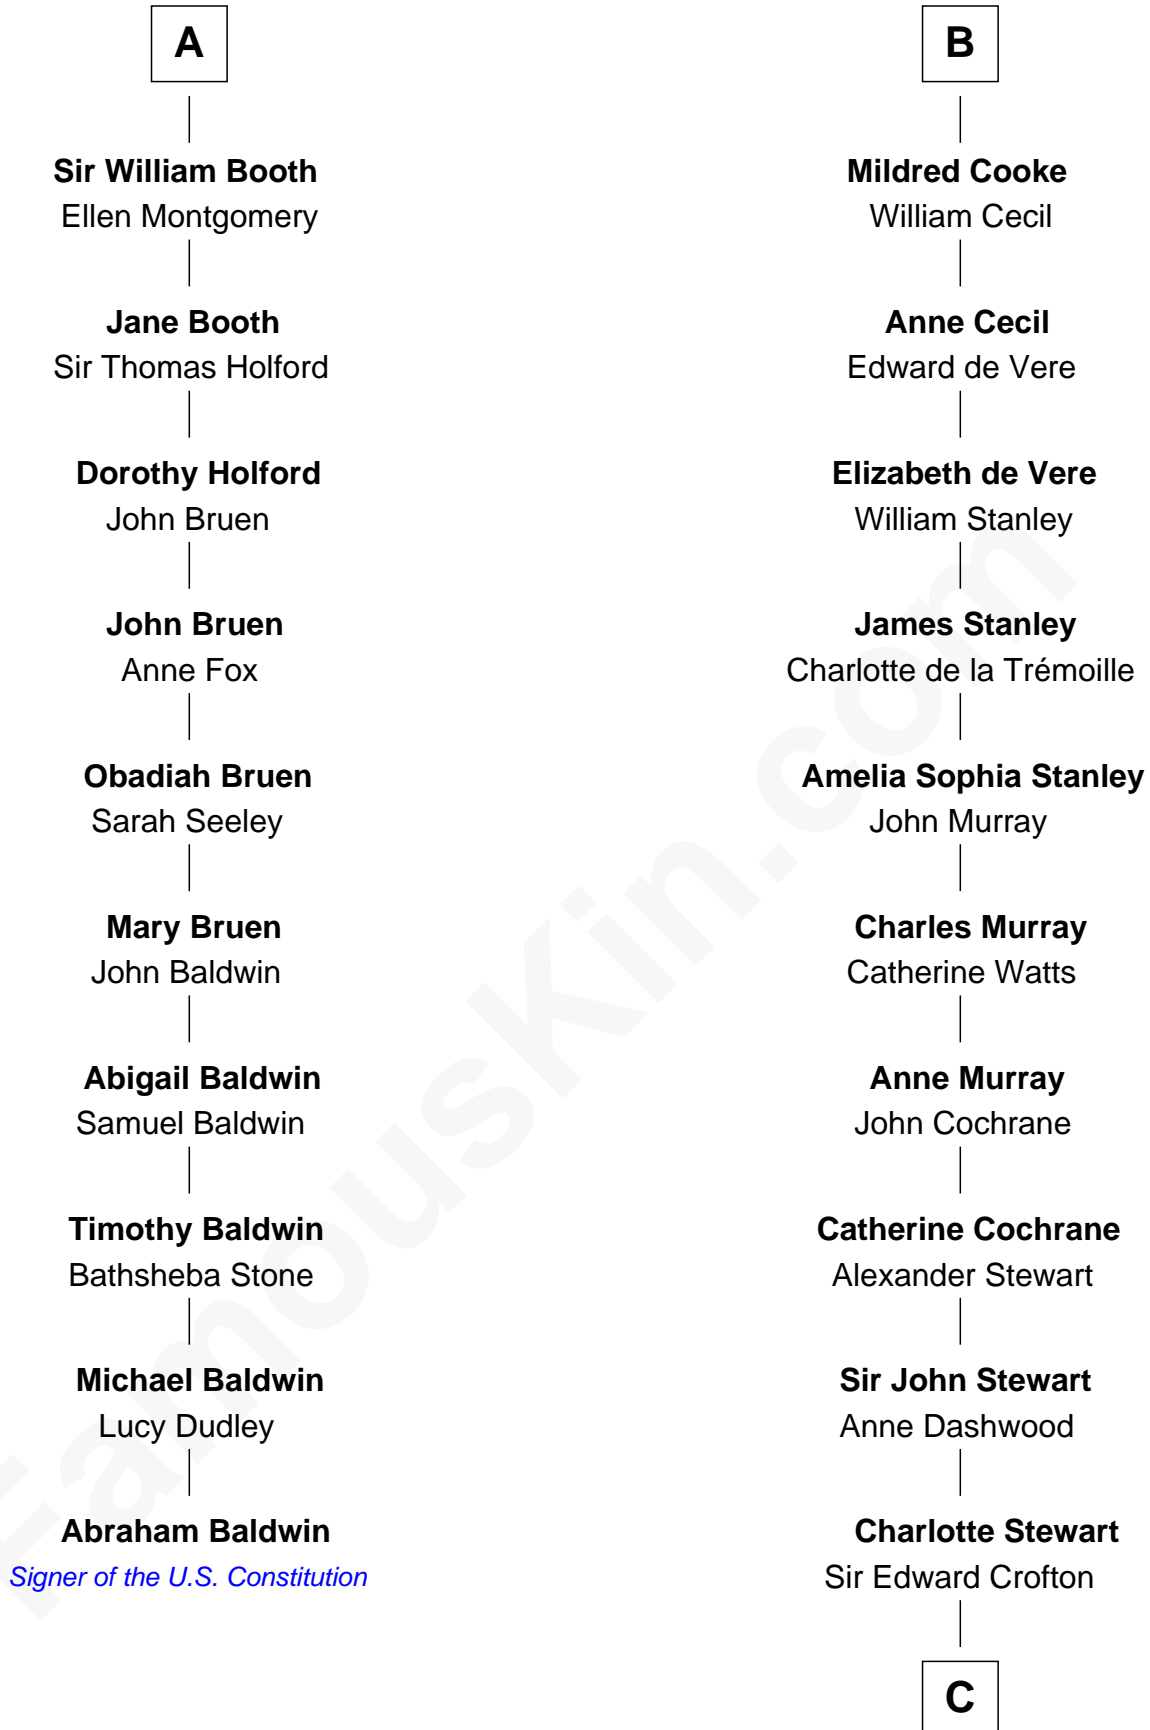

## Relationship Chart of

### Abraham Baldwin

*Signer of the U.S. Constitution*

16th cousin 5 times removed of

**Guy Ritchie**

*British Filmmaker*

**John de Clinton**

Ida de Odingsells

C

**Frederica Crofton**

Hubert McLaughlin

**Vivian Guy Ouseley McLaughlin**

Edith Jane Martineau

**Doris Margaretta McLaughlin**

Stuart John Ritchie

**John Vivian Ritchie**

Amber Mary Parkinson