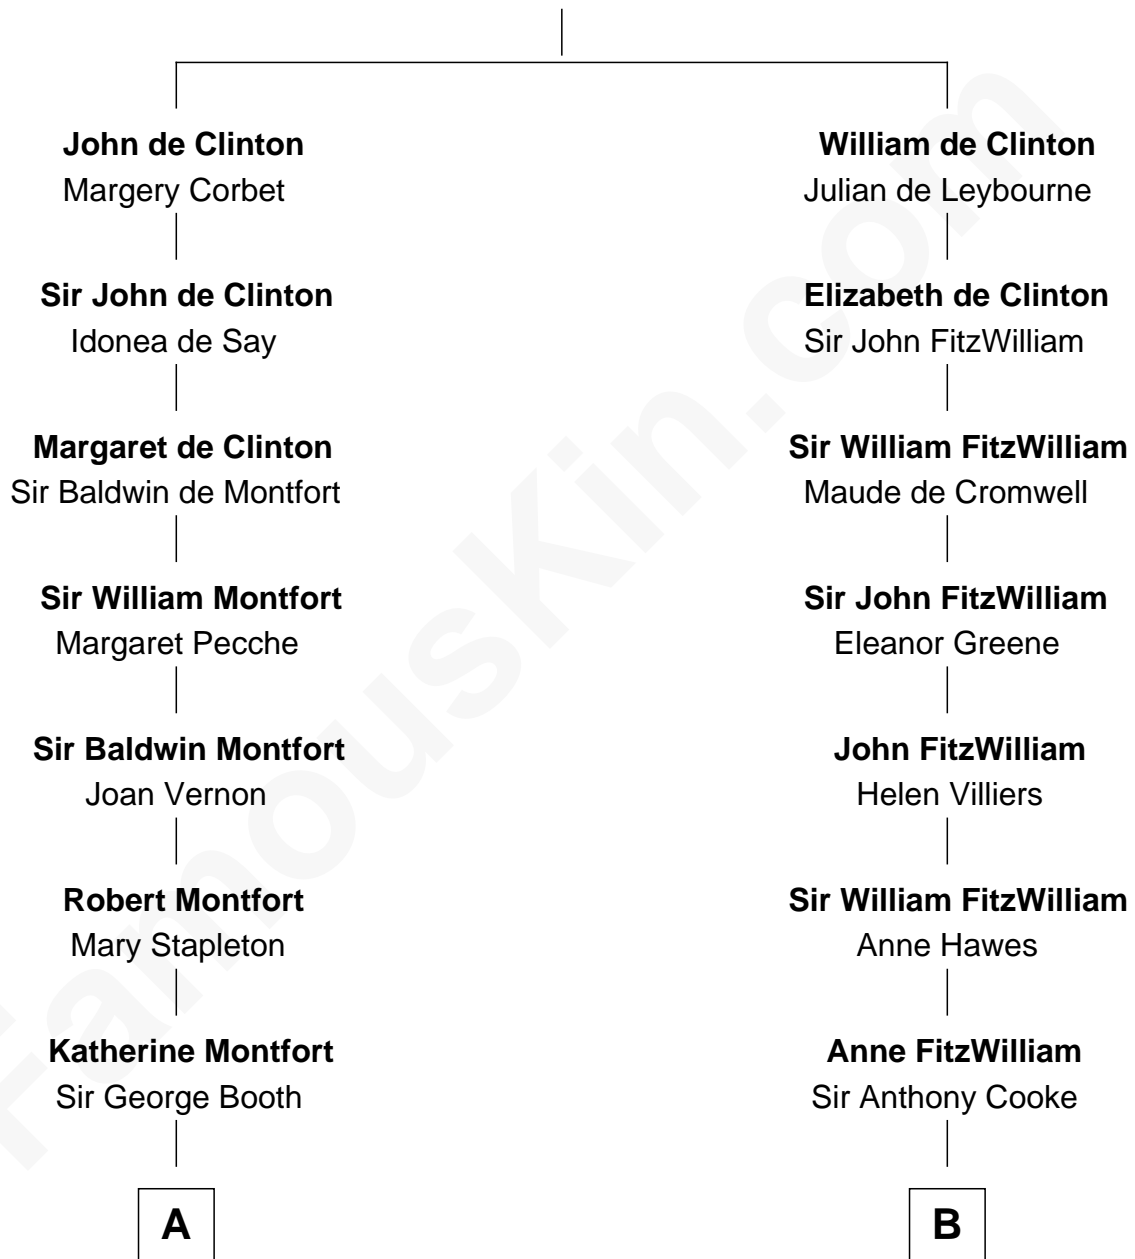

## Relationship Chart of

### Abraham Baldwin

*Signer of the U.S. Constitution*

16th cousin 5 times removed of

**Guy Ritchie**

*British Filmmaker*

**John de Clinton**

Ida de Odingsells

C

**Frederica Crofton**

Hubert McLaughlin

**Vivian Guy Ouseley McLaughlin**

Edith Jane Martineau

**Doris Margaretta McLaughlin**

Stuart John Ritchie

**John Vivian Ritchie**

Amber Mary Parkinson