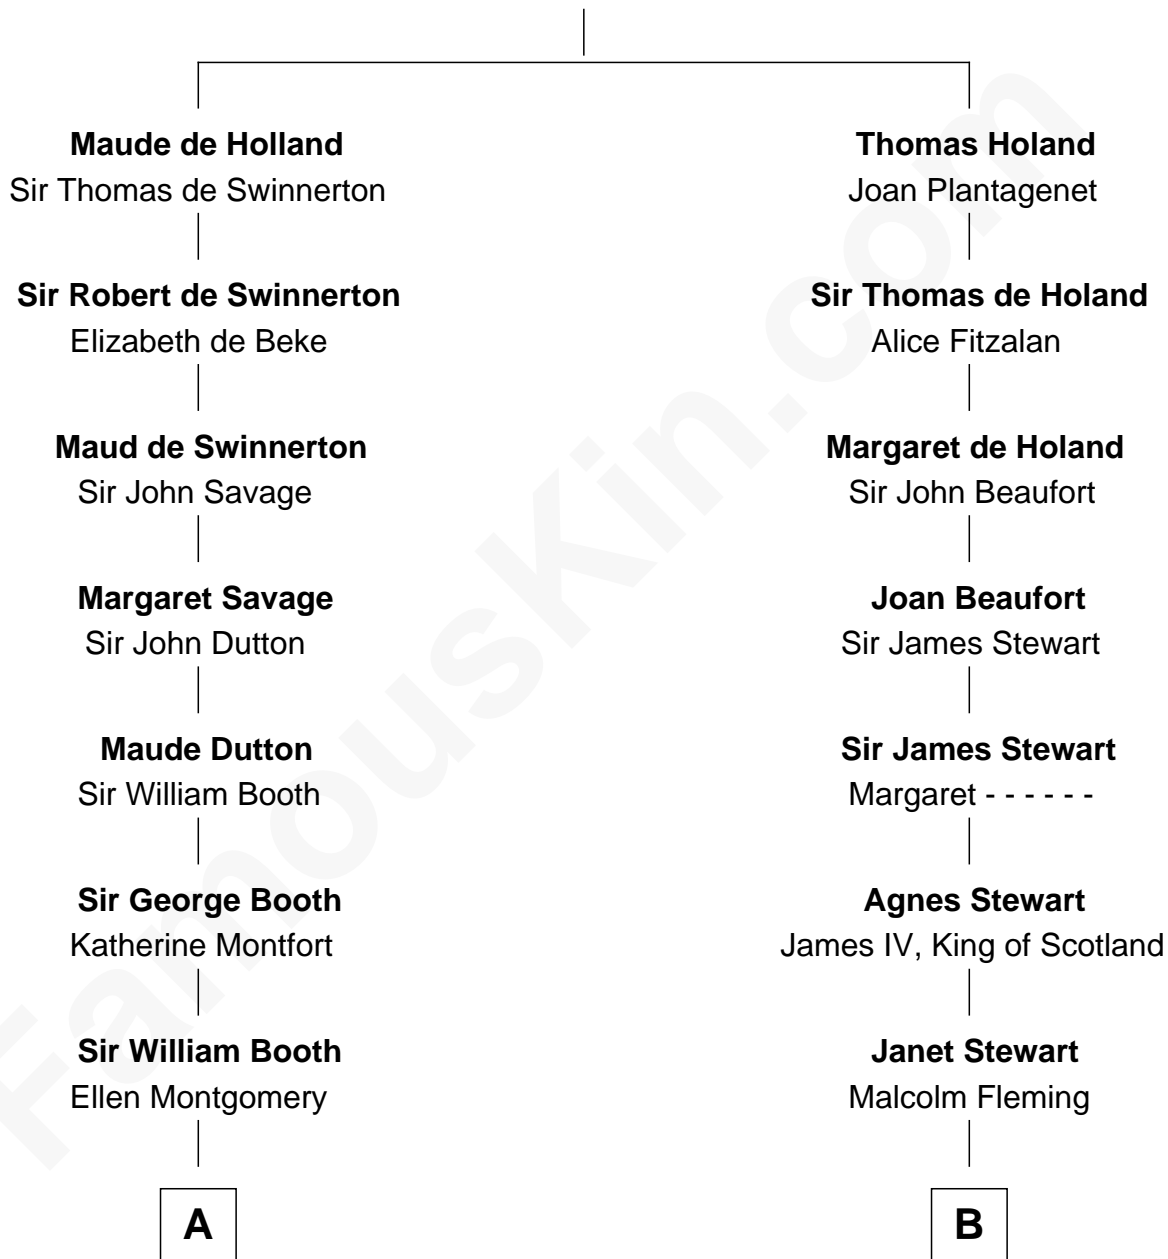

FamousKin.com Relationship Chart of

Abraham Baldwin

Signer of the U.S. Constitution

15th cousin 5 times removed of

Guy Ritchie

British Filmmaker

Sir Robert de Holland

Maude la Zouche

C

Vivian Guy Ouseley McLaughlin

Edith Jane Martineau

Doris Margaretta McLaughlin

Stuart John Ritchie

John Vivian Ritchie

Amber Mary Parkinson

Guy Ritchie

British Filmmaker