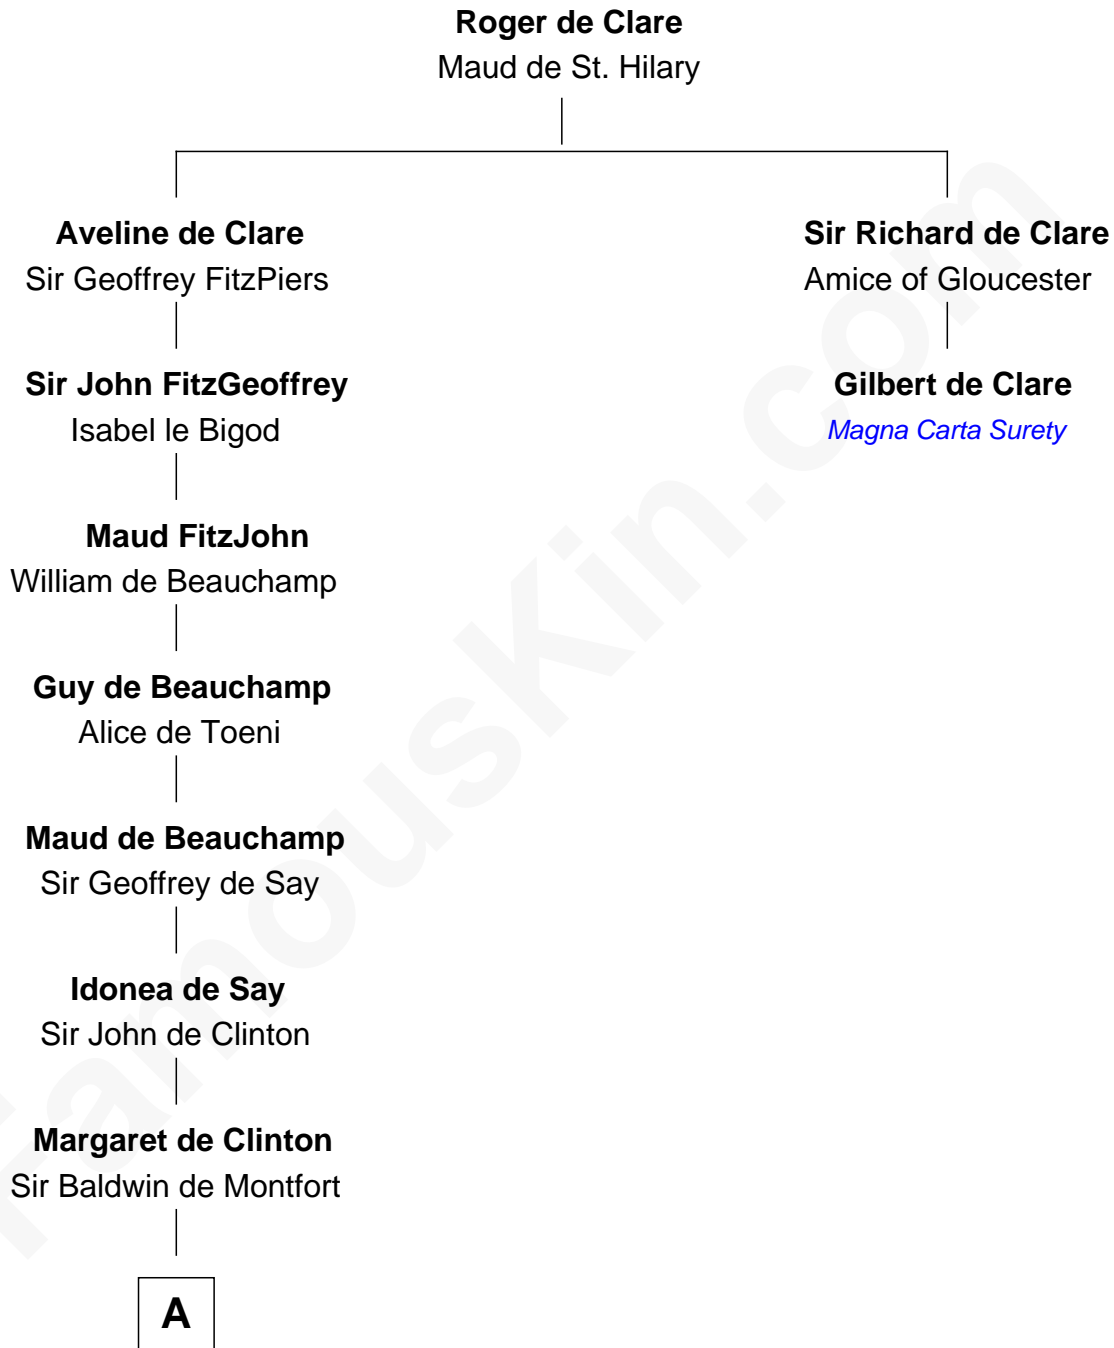

FamousKin.com Relationship Chart of

Abraham Baldwin

Signer of the U.S. Constitution

1st cousin 19 times removed of

Gilbert de Clare

Magna Carta Surety

B

Abigail Baldwin

Samuel Baldwin

Timothy Baldwin

Bathsheba Stone

Michael Baldwin

Lucy Dudley

Abraham Baldwin

Signer of the U.S. Constitution

FamousKin.com