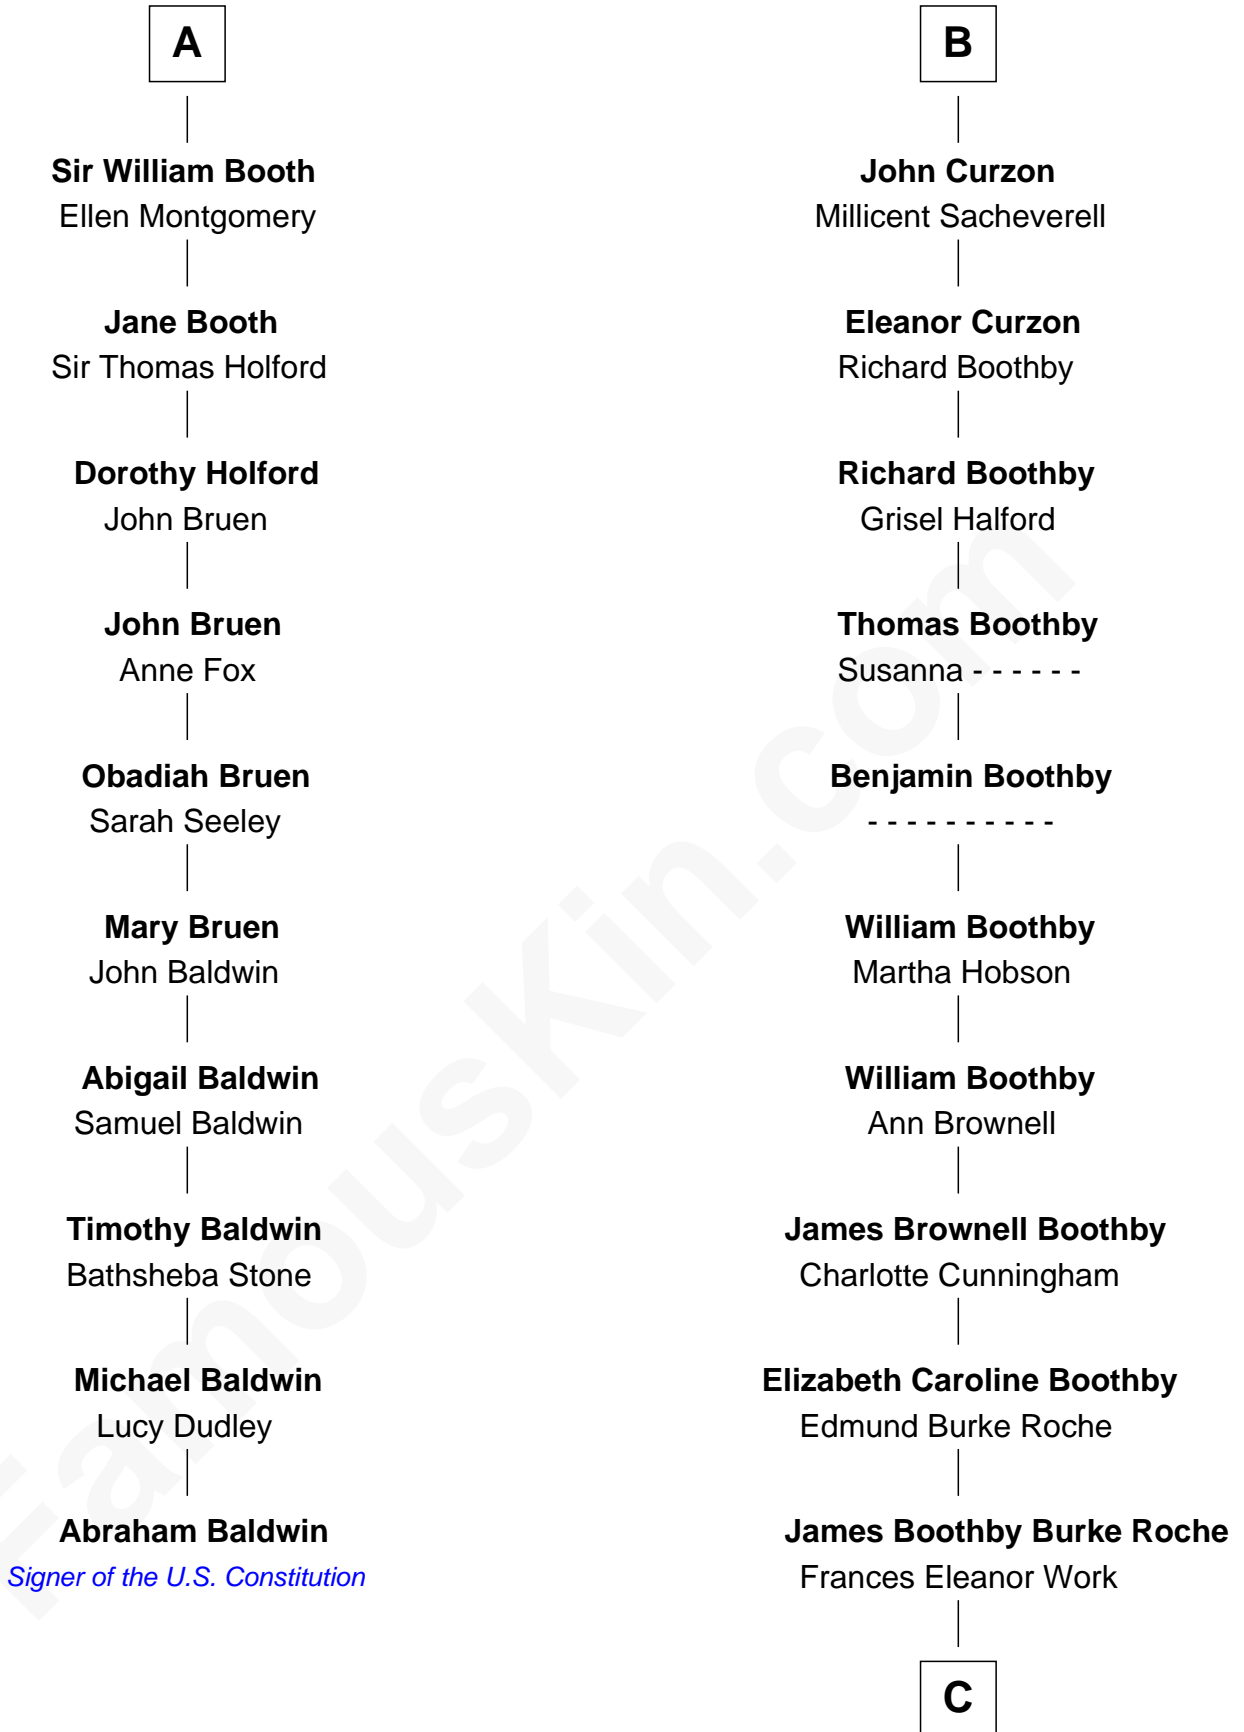

FamousKin.com Relationship Chart of

Abraham Baldwin

Signer of the U.S. Constitution

16th cousin 4 times removed of

Oliver Platt

Movie Actor

Guy de Beauchamp

Alice de Toeni