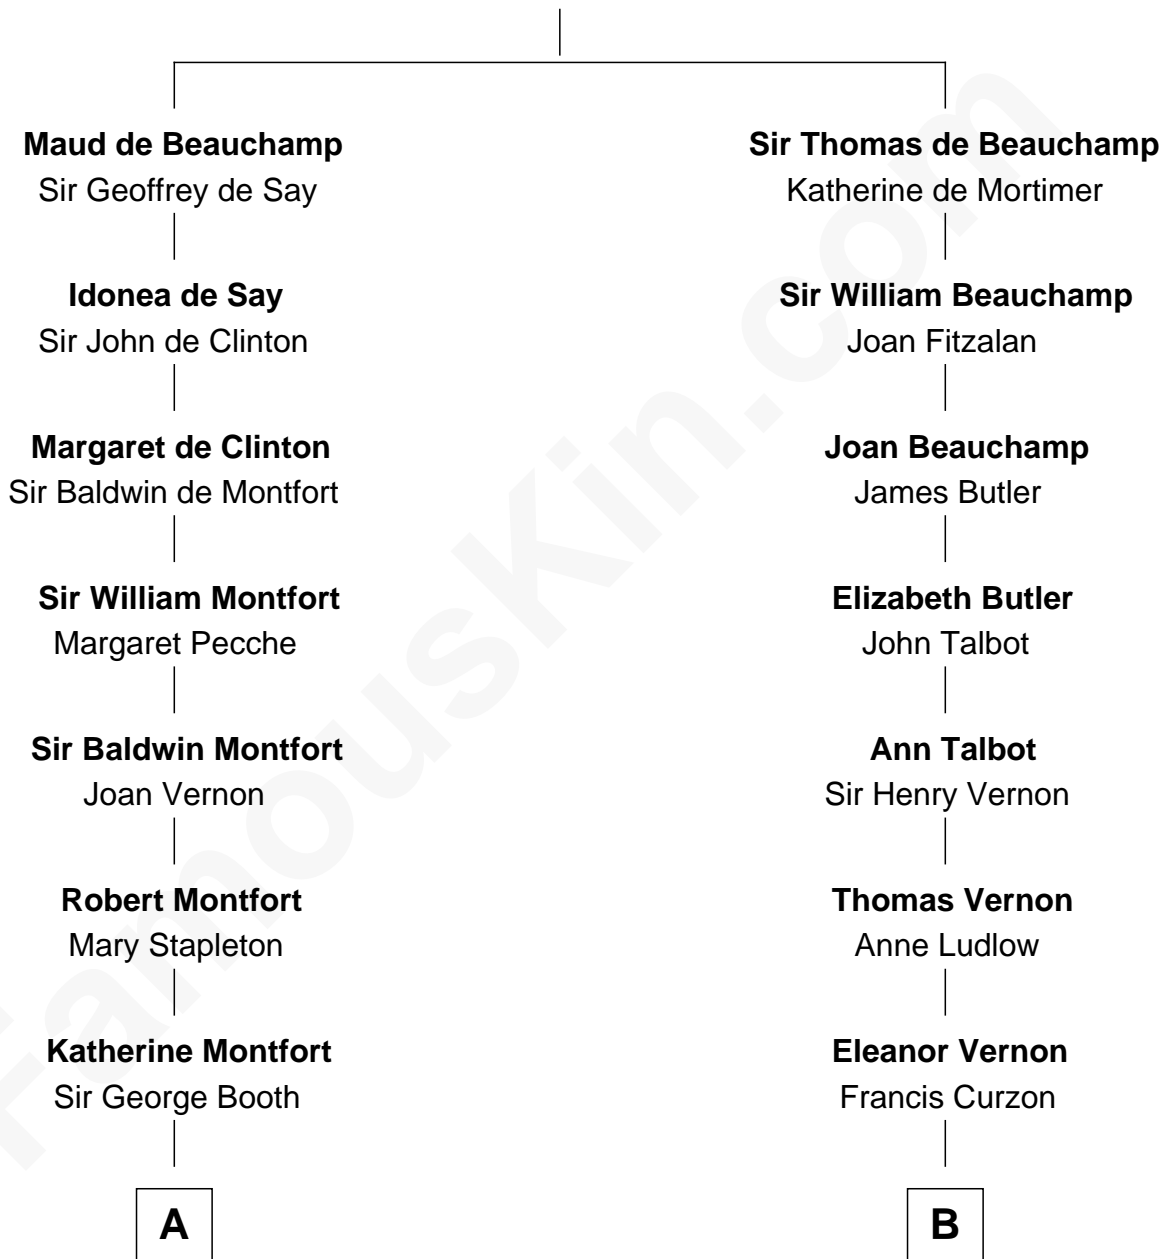

FamousKin.com Relationship Chart of

Abraham Baldwin

Signer of the U.S. Constitution

16th cousin 4 times removed of

Oliver Platt

Movie Actor

Guy de Beauchamp

Alice de Toeni

C

Cynthia Burke Roche

Arthur Scott Burden

Eileen Burden

Walter Maynard

Sheila Maynard

Nicholas Platt

Oliver Platt