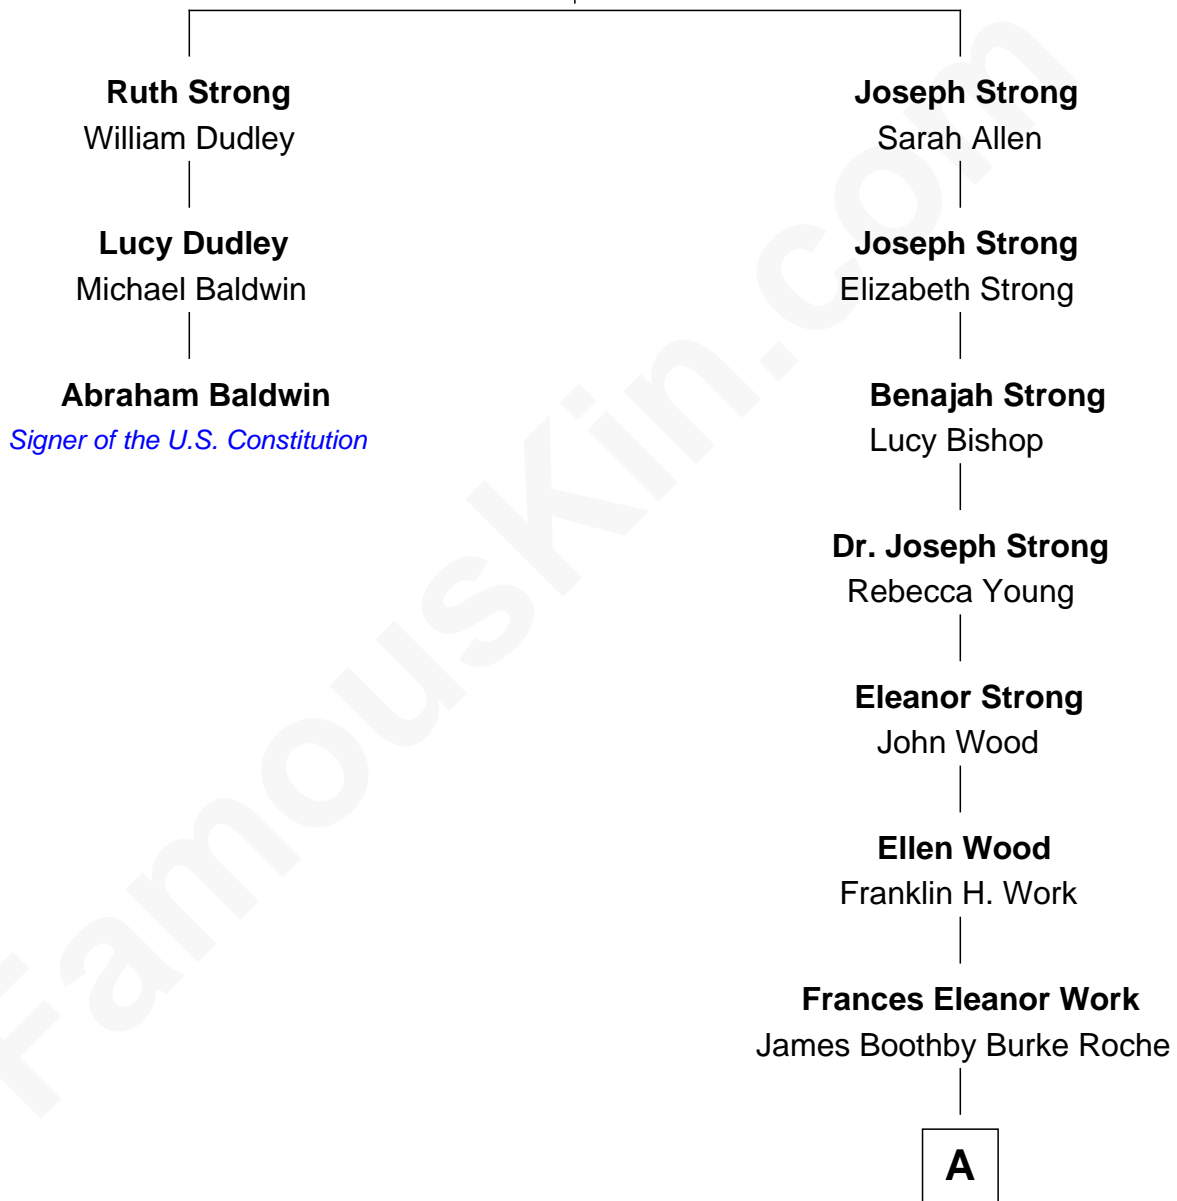

FamousKin.com Relationship Chart of

Abraham Baldwin

Signer of the U.S. Constitution

2nd cousin 8 times removed of

Oliver Platt

Movie Actor

Thomas Strong

Rachel Holton

A

—
Cynthia Burke Roche

Arthur Scott Burden

—
Eileen Burden

Walter Maynard

—
Sheila Maynard

Nicholas Platt

—
Oliver Platt