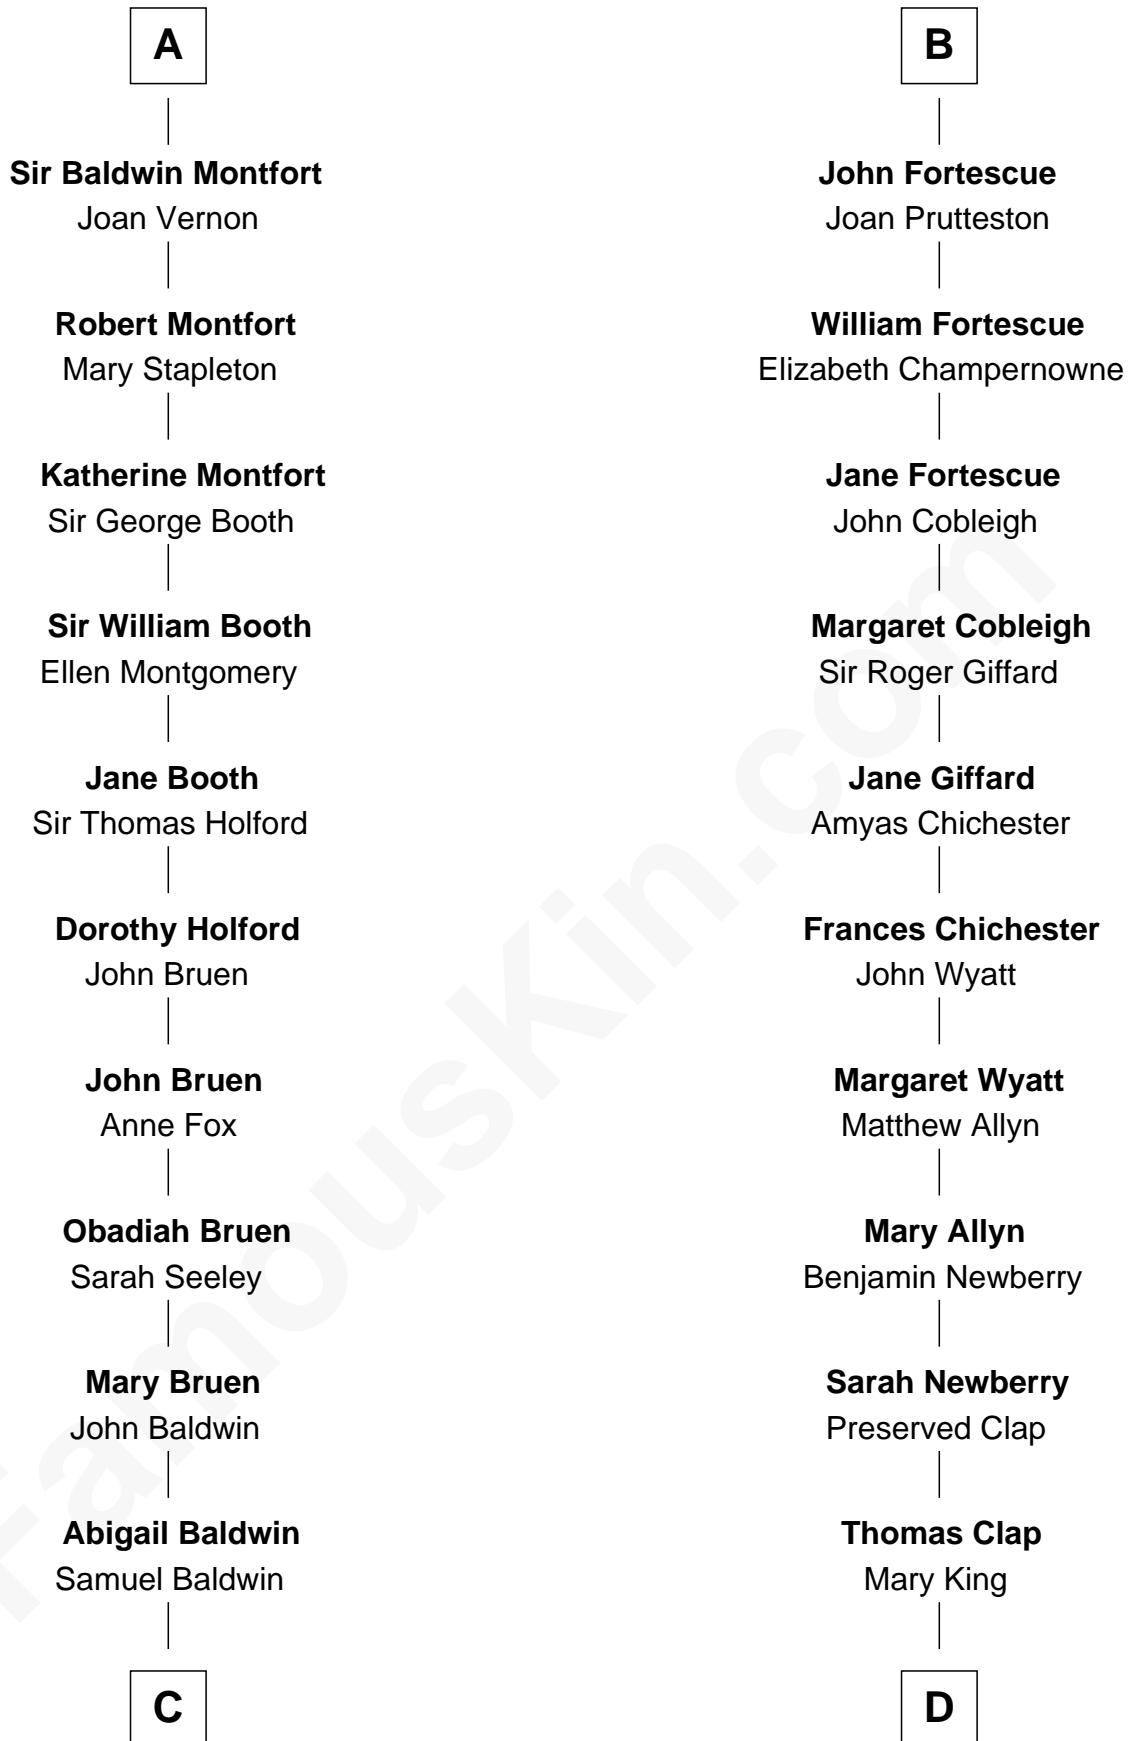

FamousKin.com Relationship Chart of

Abraham Baldwin

Signer of the U.S. Constitution

19th cousin 1 time removed of

Lewis Henry Morgan

Pioneering Anthropologist

Sir Geoffrey FitzPiers

Aveline de Clare

C

Timothy Baldwin
Bathsheba Stone

Michael Baldwin
Lucy Dudley

Abraham Baldwin
Signer of the U.S. Constitution

D

Elijah Clap
Mary Benton

Mary Clap
Lemuel Steele

Harriet Steele
Jedediah Morgan

Lewis Henry Morgan
Pioneering Anthropologist