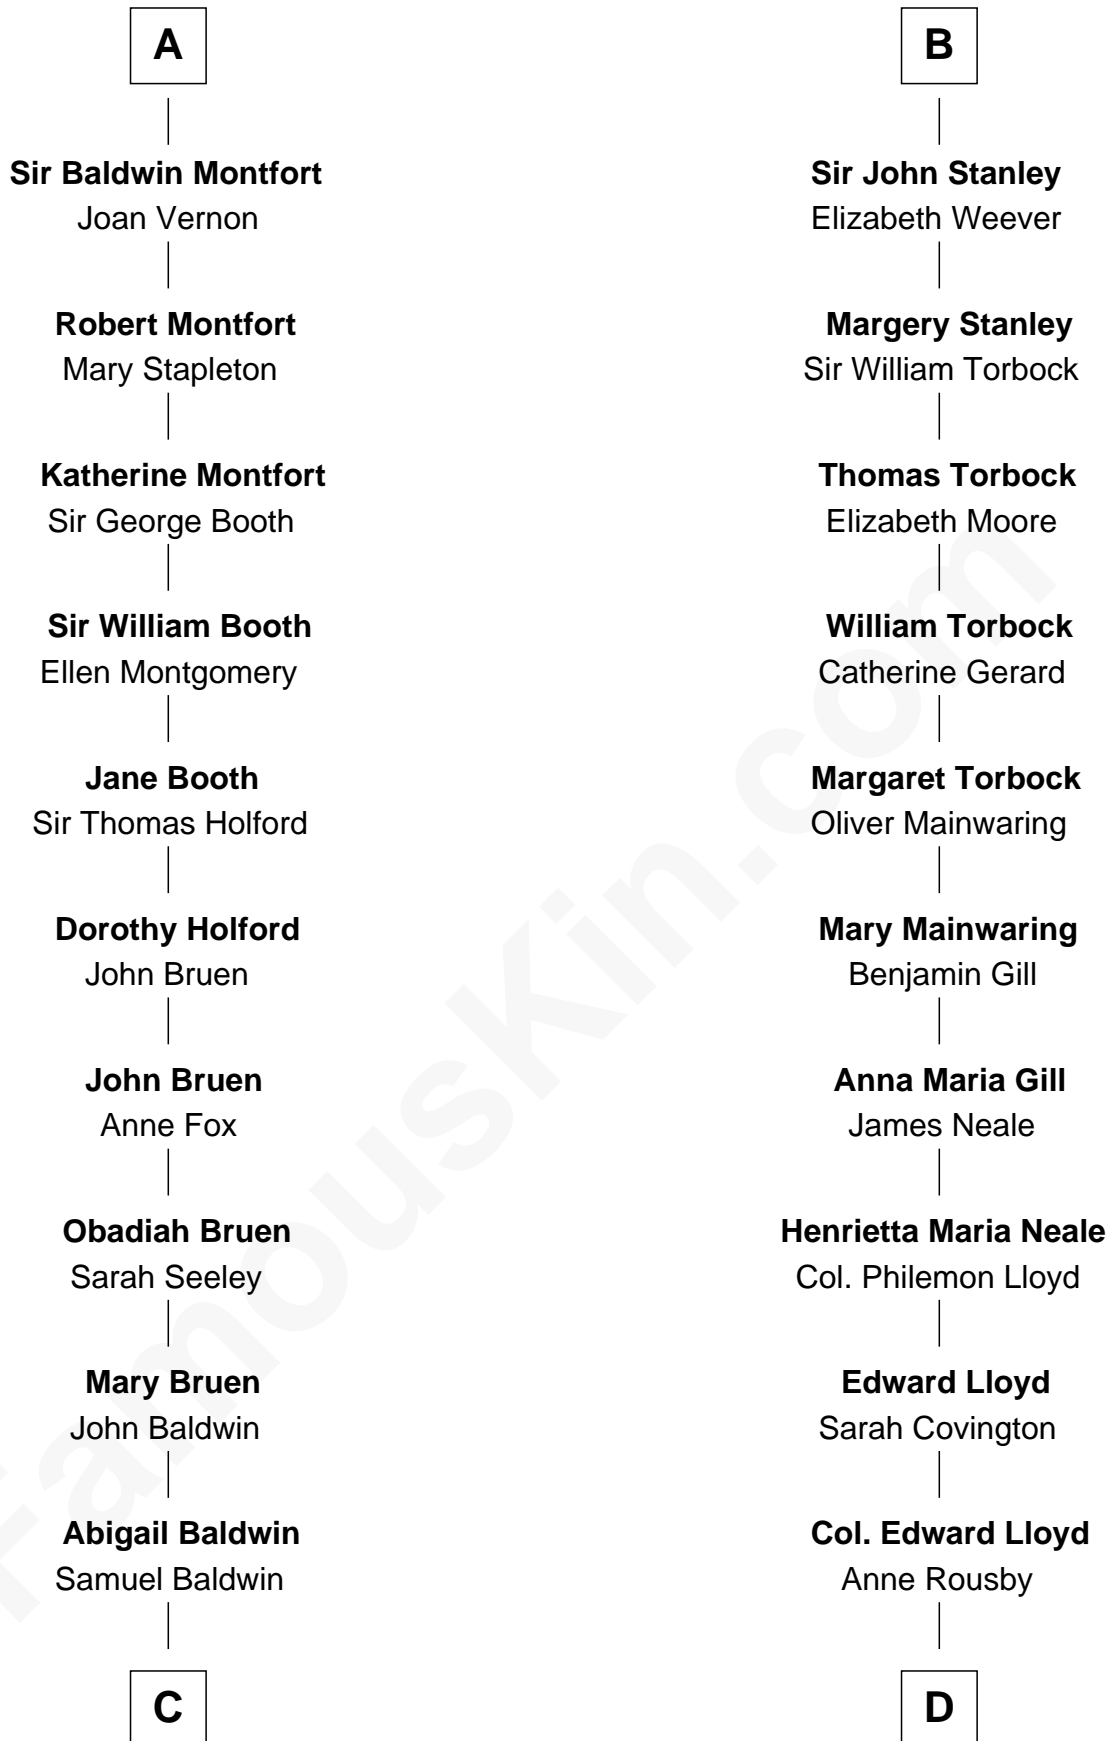

FamousKin.com

Relationship Chart of

Abraham Baldwin

Signer of the U.S. Constitution

19th cousin 2 times removed of

Thomas Hunt Morgan

Nobel Prize Winner in Physiology or Medicine

Sir Humphrey de Bohun

Maud of Eu

C

Timothy Baldwin
Bathsheba Stone

Michael Baldwin
Lucy Dudley

Abraham Baldwin
Signer of the U.S. Constitution

D

Col. Edward Lloyd
Elizabeth Tayloe

Mary Tayloe Lloyd
Francis Scott Key