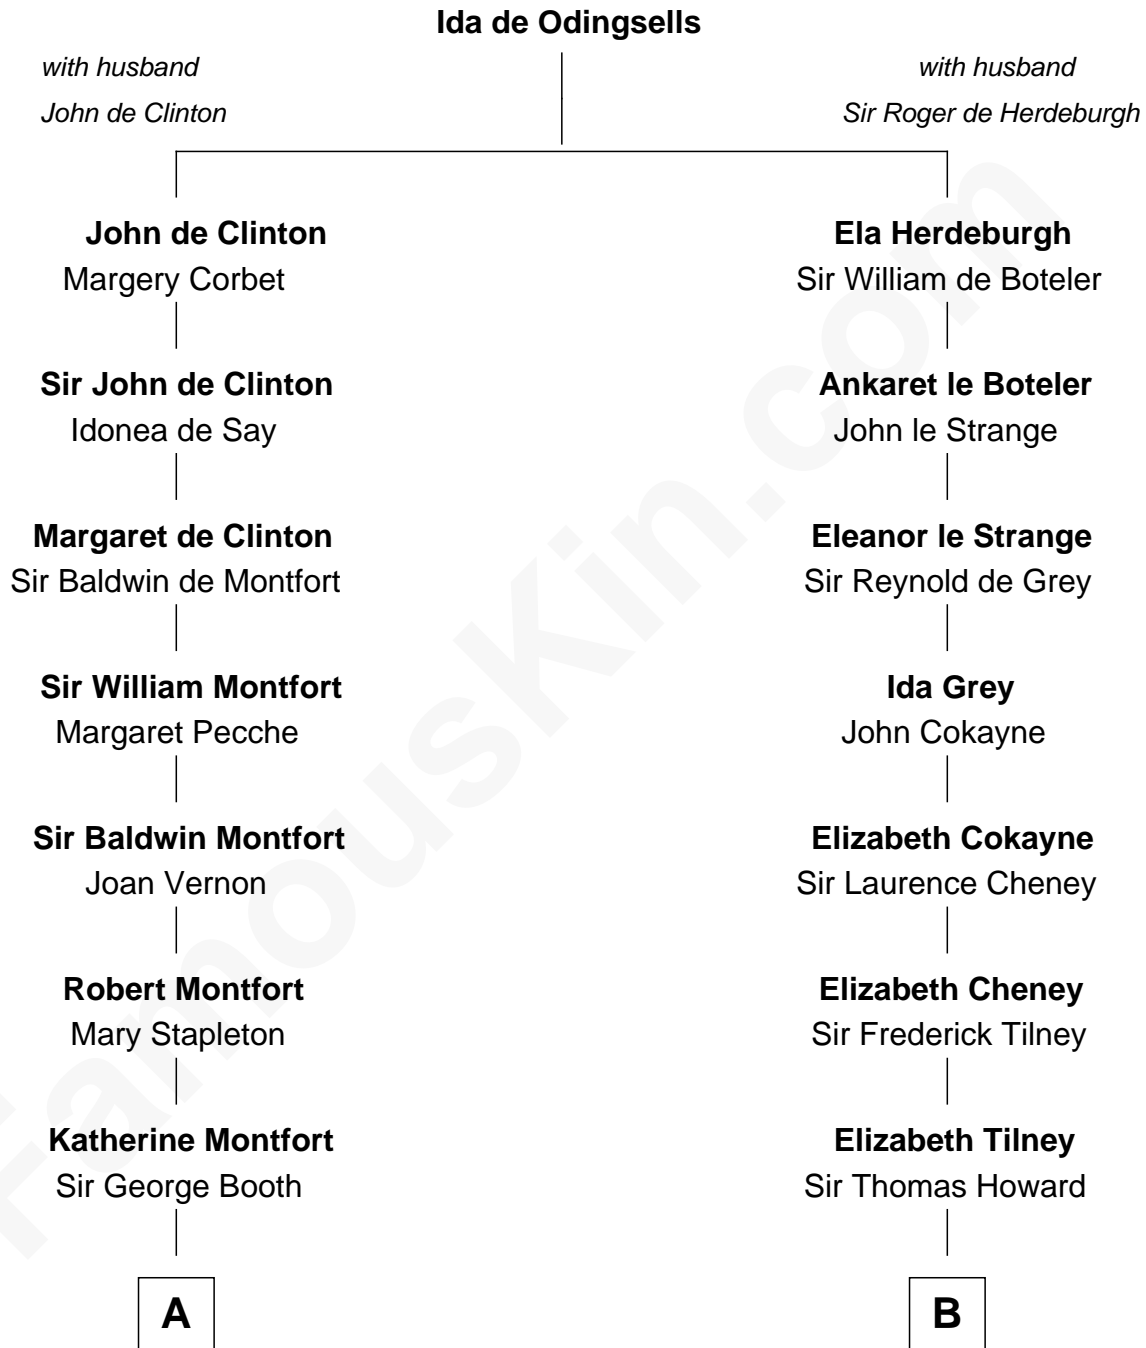

FamousKin.com

Relationship Chart of

Abraham Baldwin

Signer of the U.S. Constitution

16th cousin 5 times removed of

Thomas Hunt Morgan

Nobel Prize Winner in Physiology or Medicine

C

John Ross Key

Anne Phebe Penn Dagworthy Charlton

Francis Scott Key

Mary Tayloe Lloyd

Elizabeth Phoebe Key

Charles Howard

Ellen Key Howard

Charlton Hunt Morgan

Thomas Hunt Morgan

Nobel Prize Winner