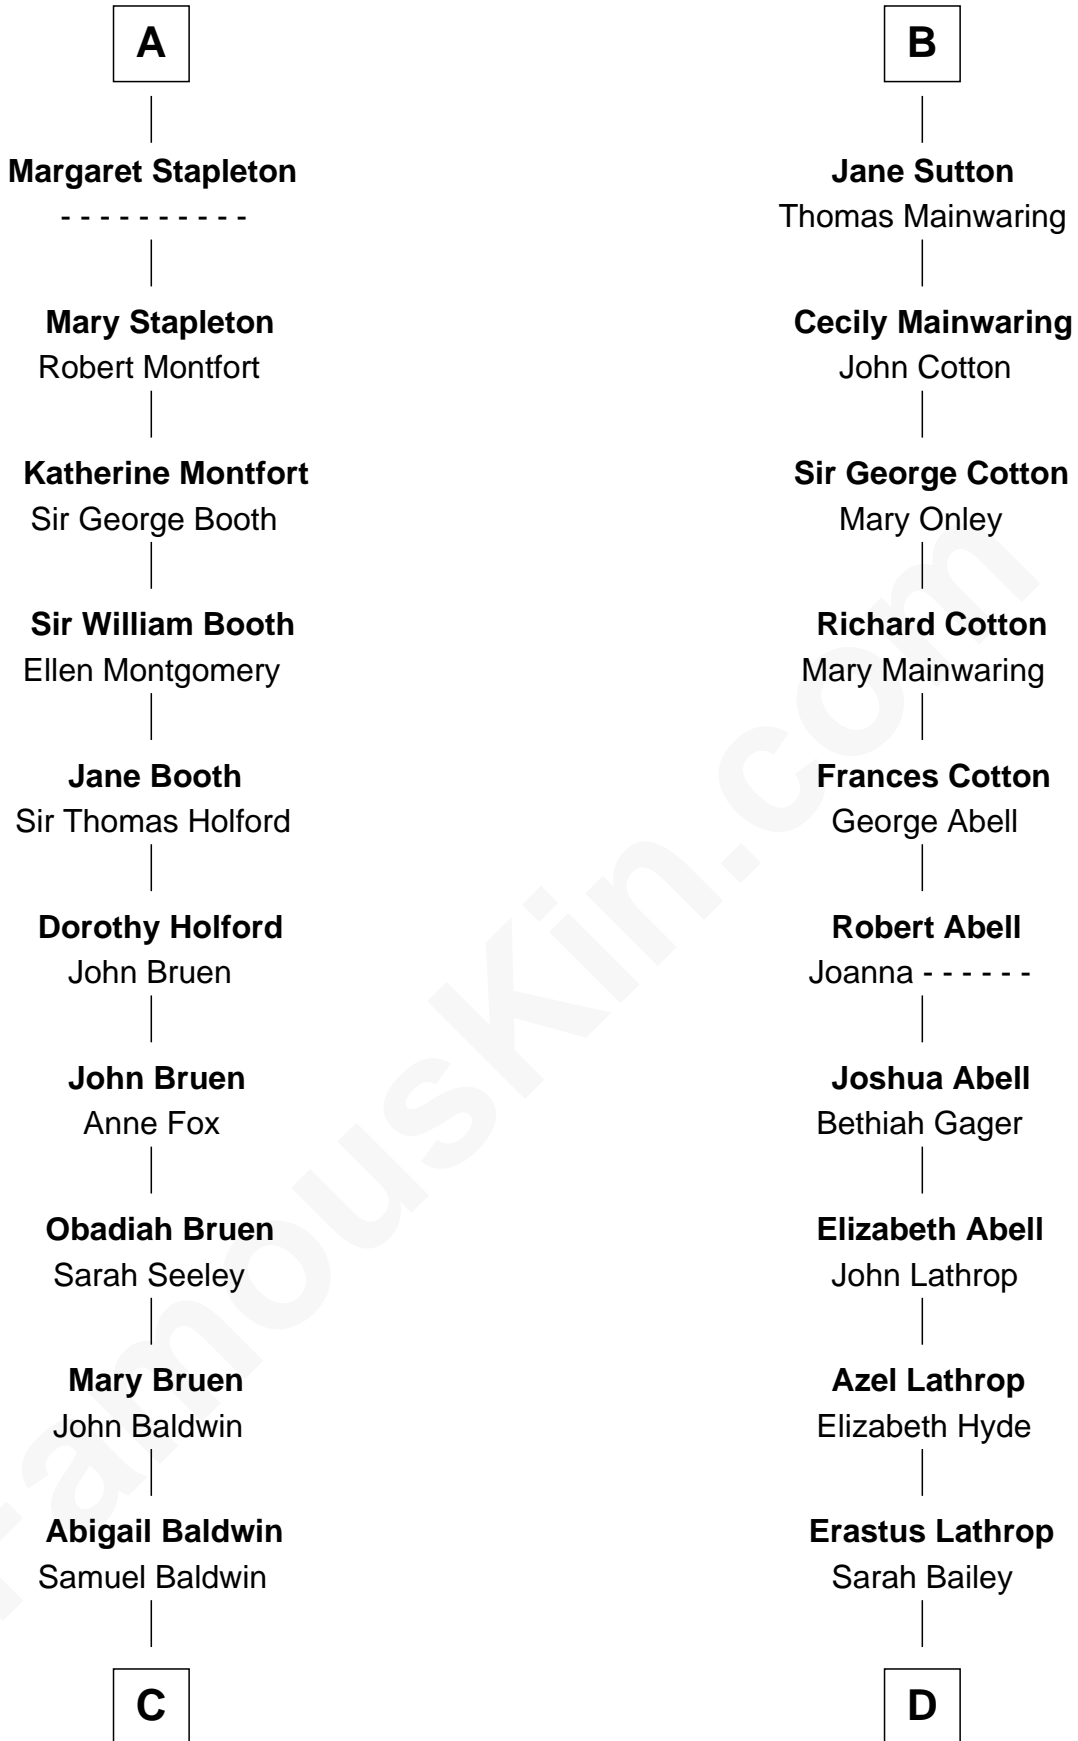

FamousKin.com Relationship Chart of

Abraham Baldwin

Signer of the U.S. Constitution

19th cousin of

Marjorie Post

Founder of General Foods

John, King of England

with wife

not married

----- *De Warenne*

C

Timothy Baldwin
Bathsheba Stone

Michael Baldwin
Lucy Dudley

Abraham Baldwin
Signer of the U.S. Constitution

D

Caroline Cushman Lathrop
Charles Rollin Post