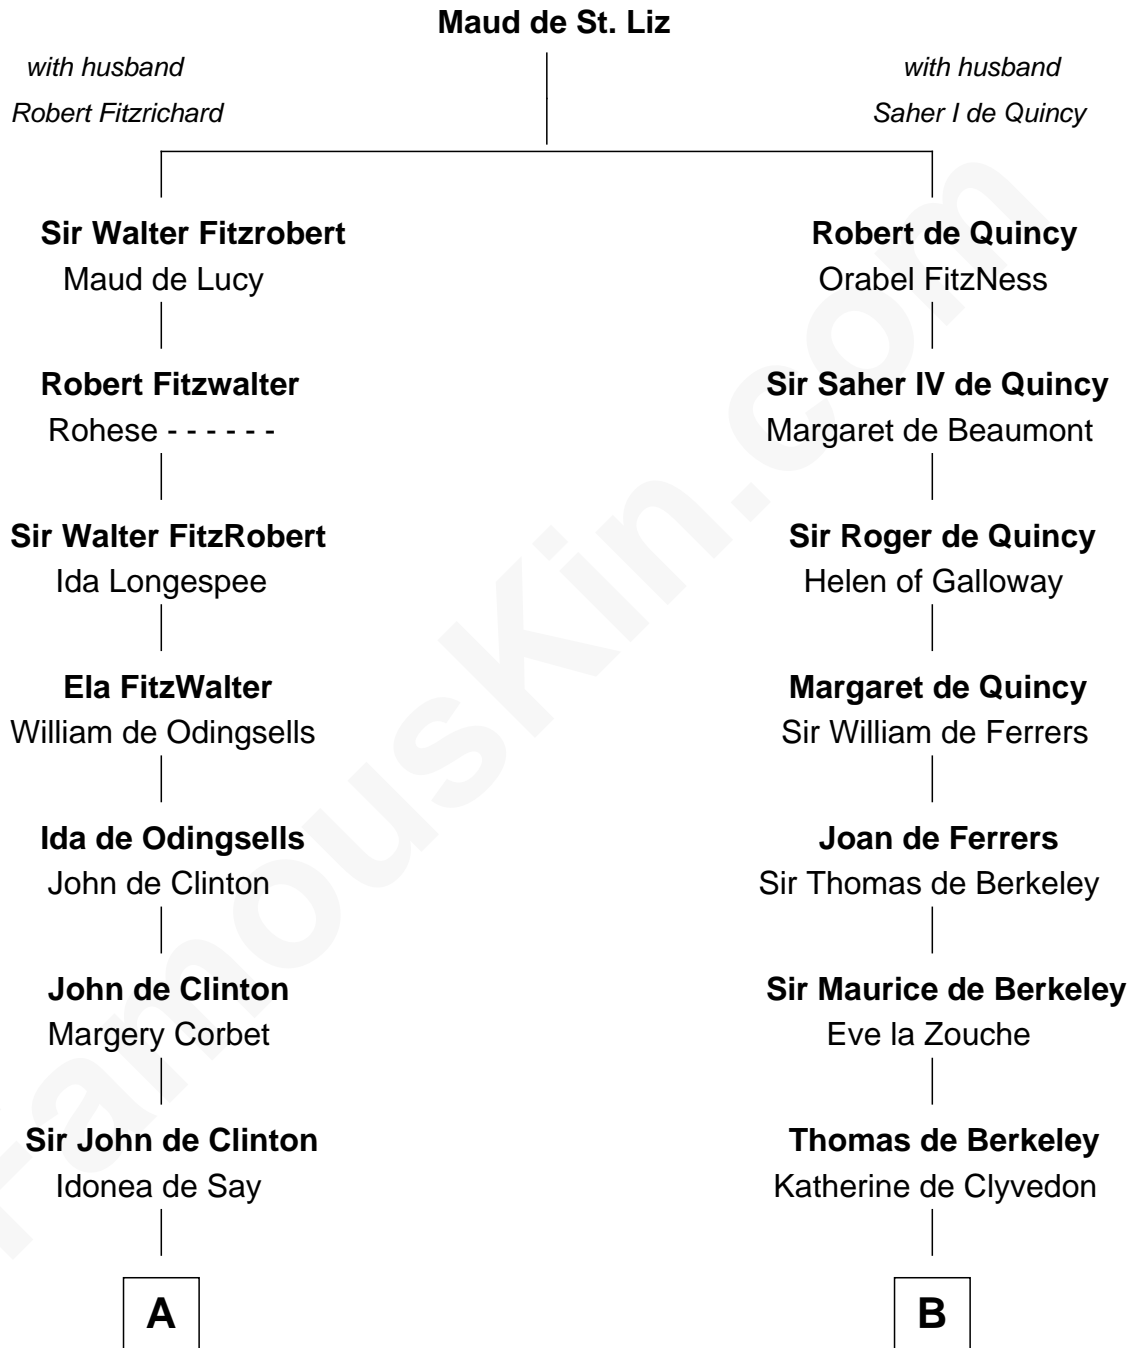

FamousKin.com Relationship Chart of

Abraham Baldwin

Signer of the U.S. Constitution

21st cousin of

Marjorie Post

Founder of General Foods

C

Mary Bruen
John Baldwin

Abigail Baldwin
Samuel Baldwin

Timothy Baldwin
Bathsheba Stone

Michael Baldwin
Lucy Dudley

Abraham Baldwin
Signer of the U.S. Constitution

D

Azel Lathrop
Elizabeth Hyde

Erastus Lathrop
Sarah Bailey

Caroline Cushman Lathrop
Charles Rollin Post

Charles William Post
Elle Letitia Merriweather

Marjorie Post
Founder of General Foods