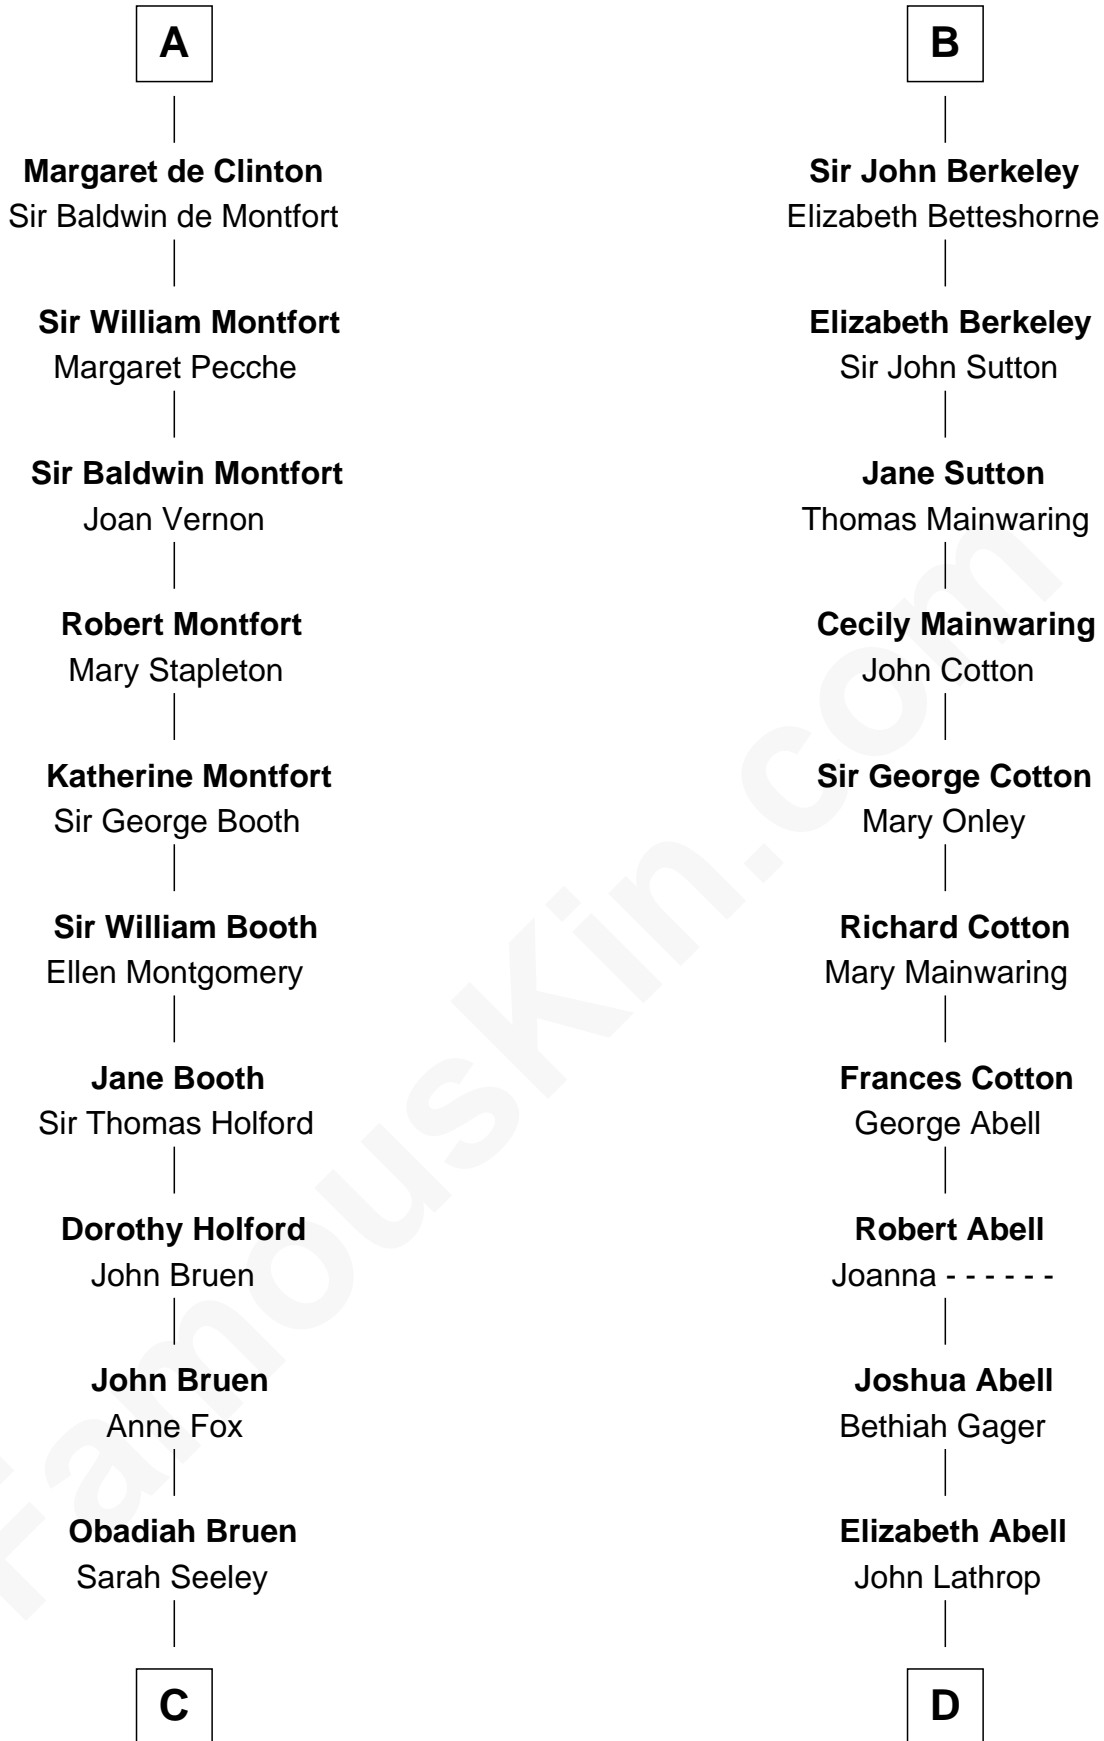

FamousKin.com Relationship Chart of

Abraham Baldwin

Signer of the U.S. Constitution

21st cousin of

Marjorie Post

Founder of General Foods

C

Mary Bruen
John Baldwin

Abigail Baldwin
Samuel Baldwin

Timothy Baldwin
Bathsheba Stone

Michael Baldwin
Lucy Dudley

Abraham Baldwin
Signer of the U.S. Constitution

D

Azel Lathrop
Elizabeth Hyde

Erastus Lathrop
Sarah Bailey

Caroline Cushman Lathrop
Charles Rollin Post

Charles William Post
Elle Letitia Merriweather

Marjorie Post
Founder of General Foods