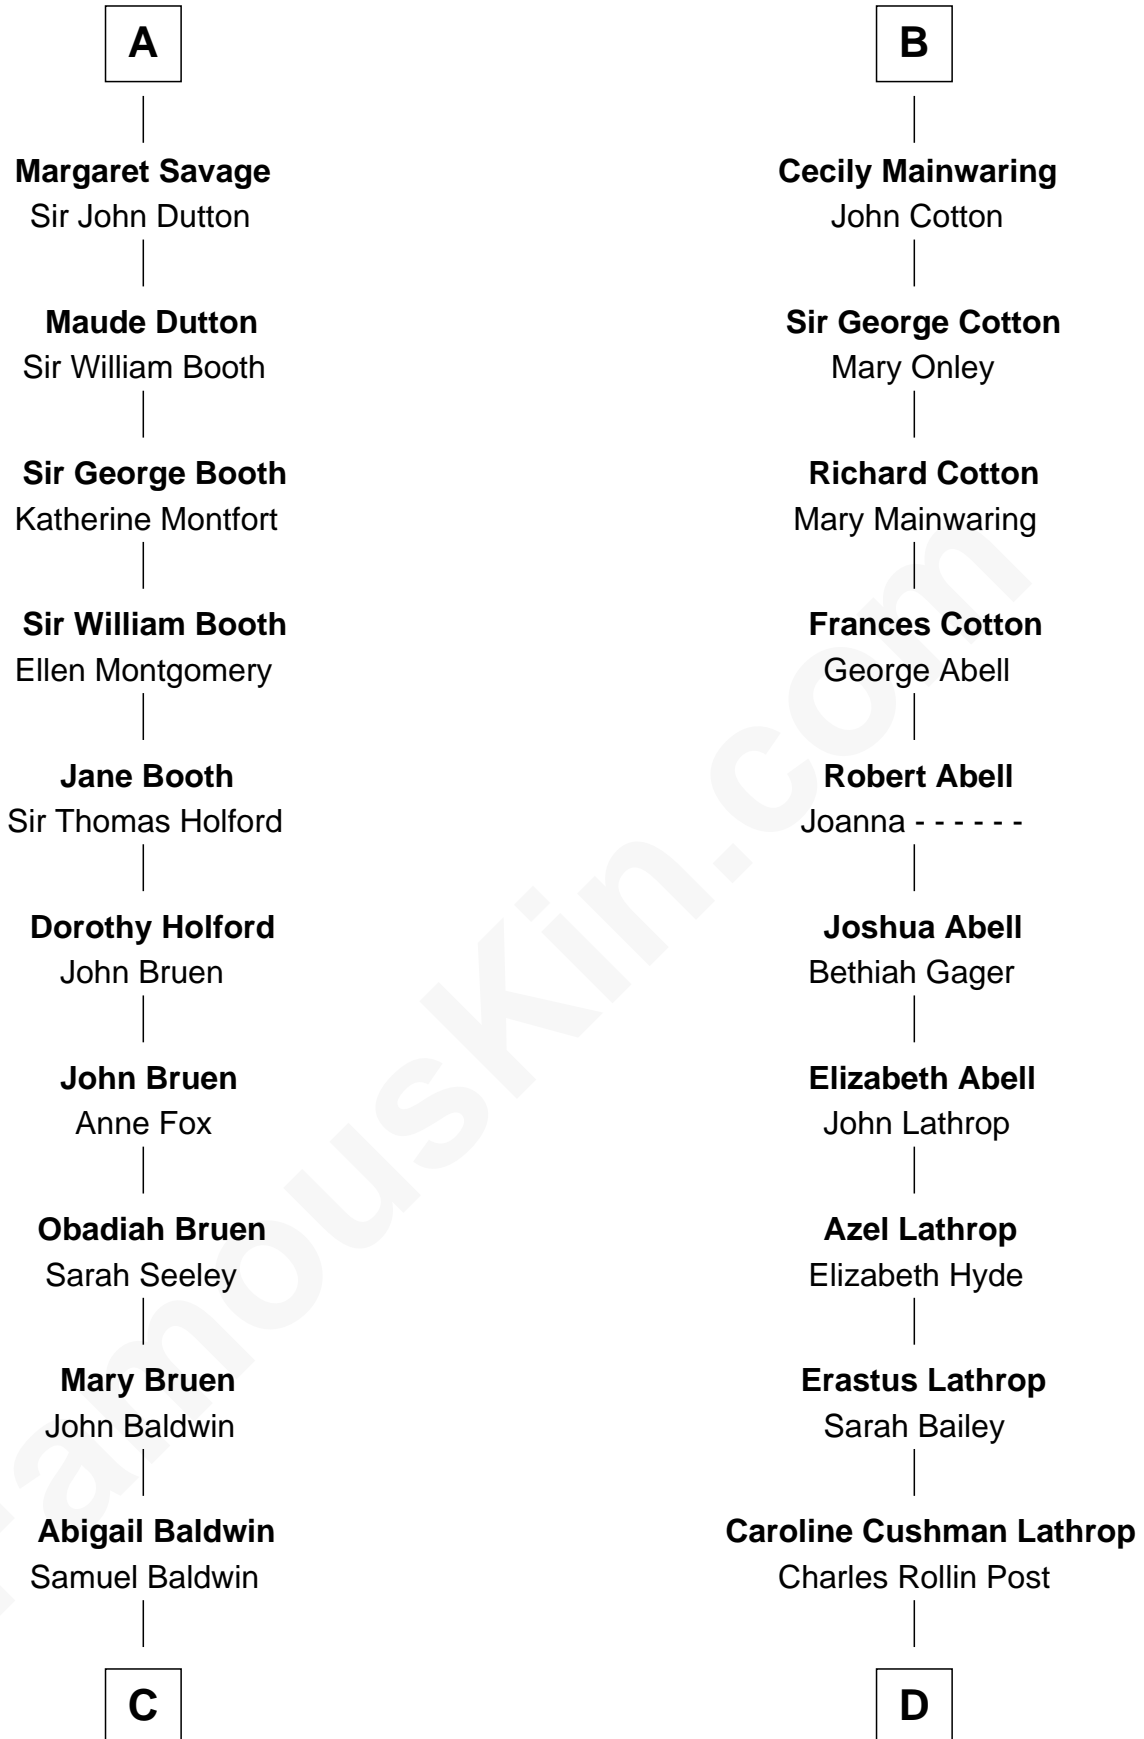

FamousKin.com Relationship Chart of

Abraham Baldwin

Signer of the U.S. Constitution

18th cousin 1 time removed of

Marjorie Post

Founder of General Foods

Sir Roger de Quincy
Helen of Galloway

C

Timothy Baldwin
Bathsheba Stone

Michael Baldwin
Lucy Dudley

Abraham Baldwin
Signer of the U.S. Constitution

D

Charles William Post
Elle Letitia Merriweather

Marjorie Post
Founder of General Foods

FamousKin.com