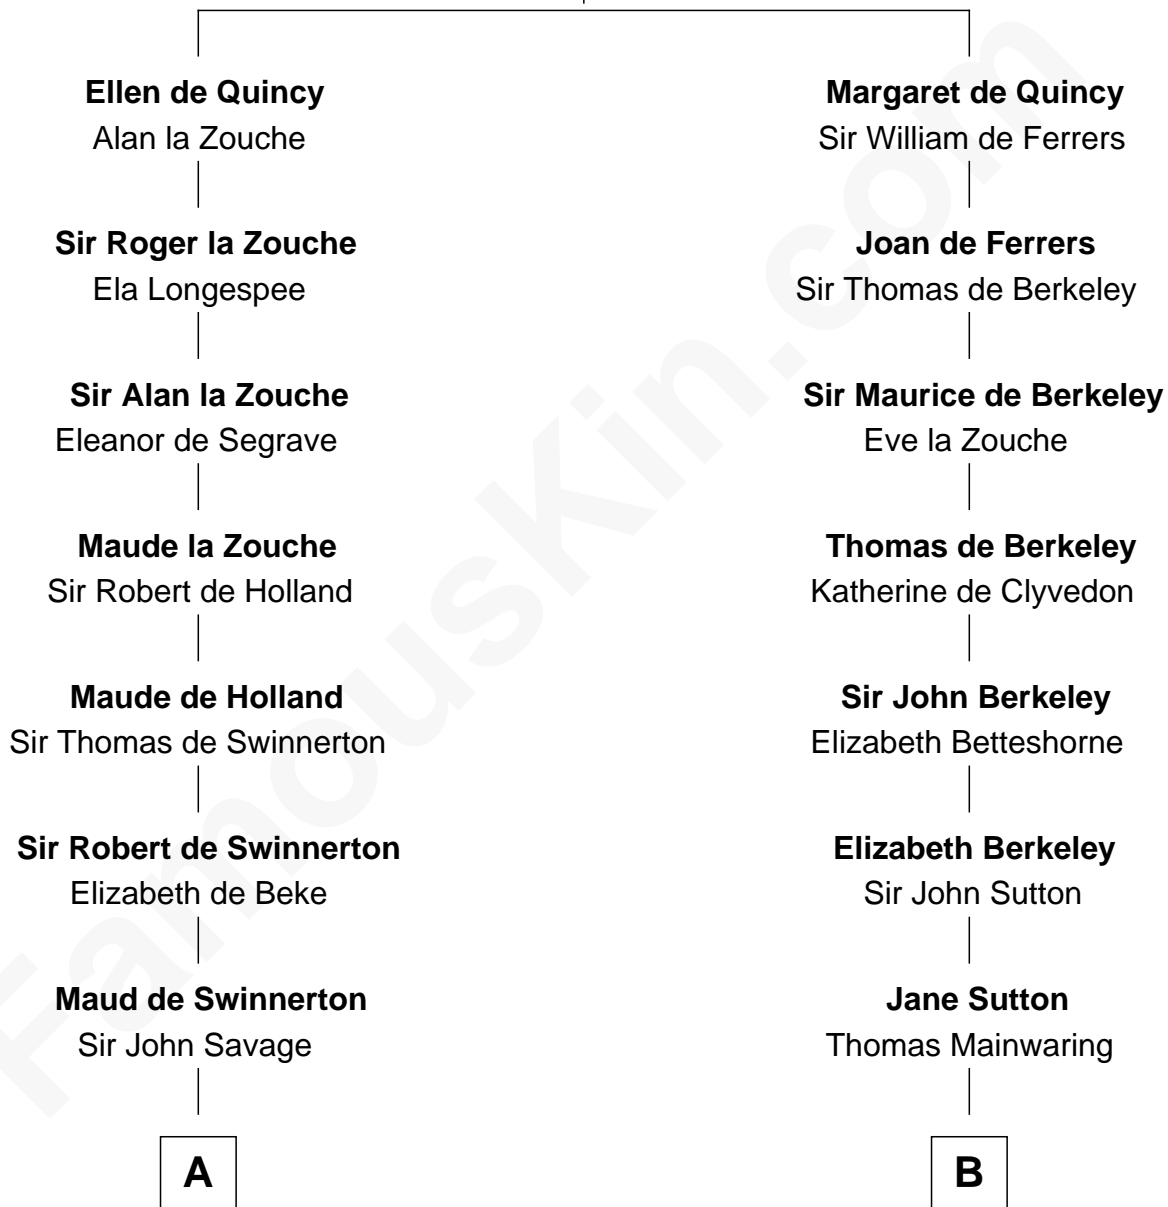

FamousKin.com Relationship Chart of

Abraham Baldwin

Signer of the U.S. Constitution

18th cousin 1 time removed of

Marjorie Post

Founder of General Foods

Sir Roger de Quincy
Helen of Galloway

C

Timothy Baldwin
Bathsheba Stone

Michael Baldwin
Lucy Dudley

Abraham Baldwin
Signer of the U.S. Constitution

D

Charles William Post
Elle Letitia Merriweather

Marjorie Post
Founder of General Foods

FamousKin.com