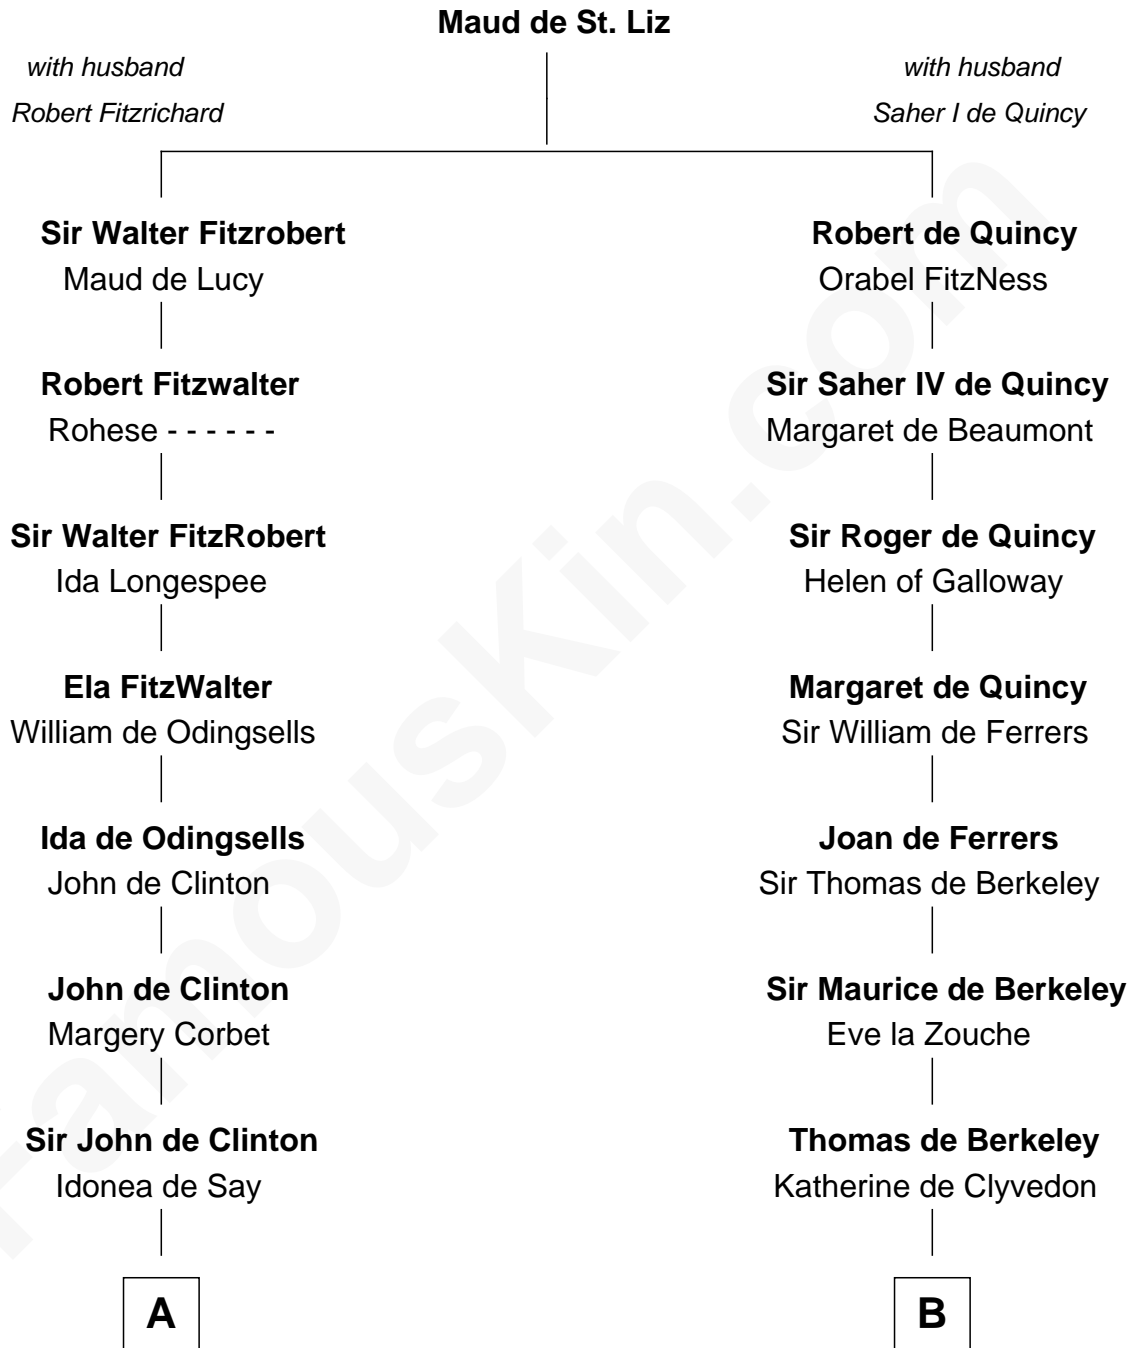

FamousKin.com

Relationship Chart of

Abraham Baldwin

Signer of the U.S. Constitution

20th cousin 1 time removed of

C. W. Post

Founder of Post Cereals

C

Mary Bruen
John Baldwin

Abigail Baldwin
Samuel Baldwin

Timothy Baldwin
Bathsheba Stone

Michael Baldwin
Lucy Dudley

Abraham Baldwin
Signer of the U.S. Constitution

D

Azel Lathrop
Elizabeth Hyde

Erastus Lathrop
Sarah Bailey