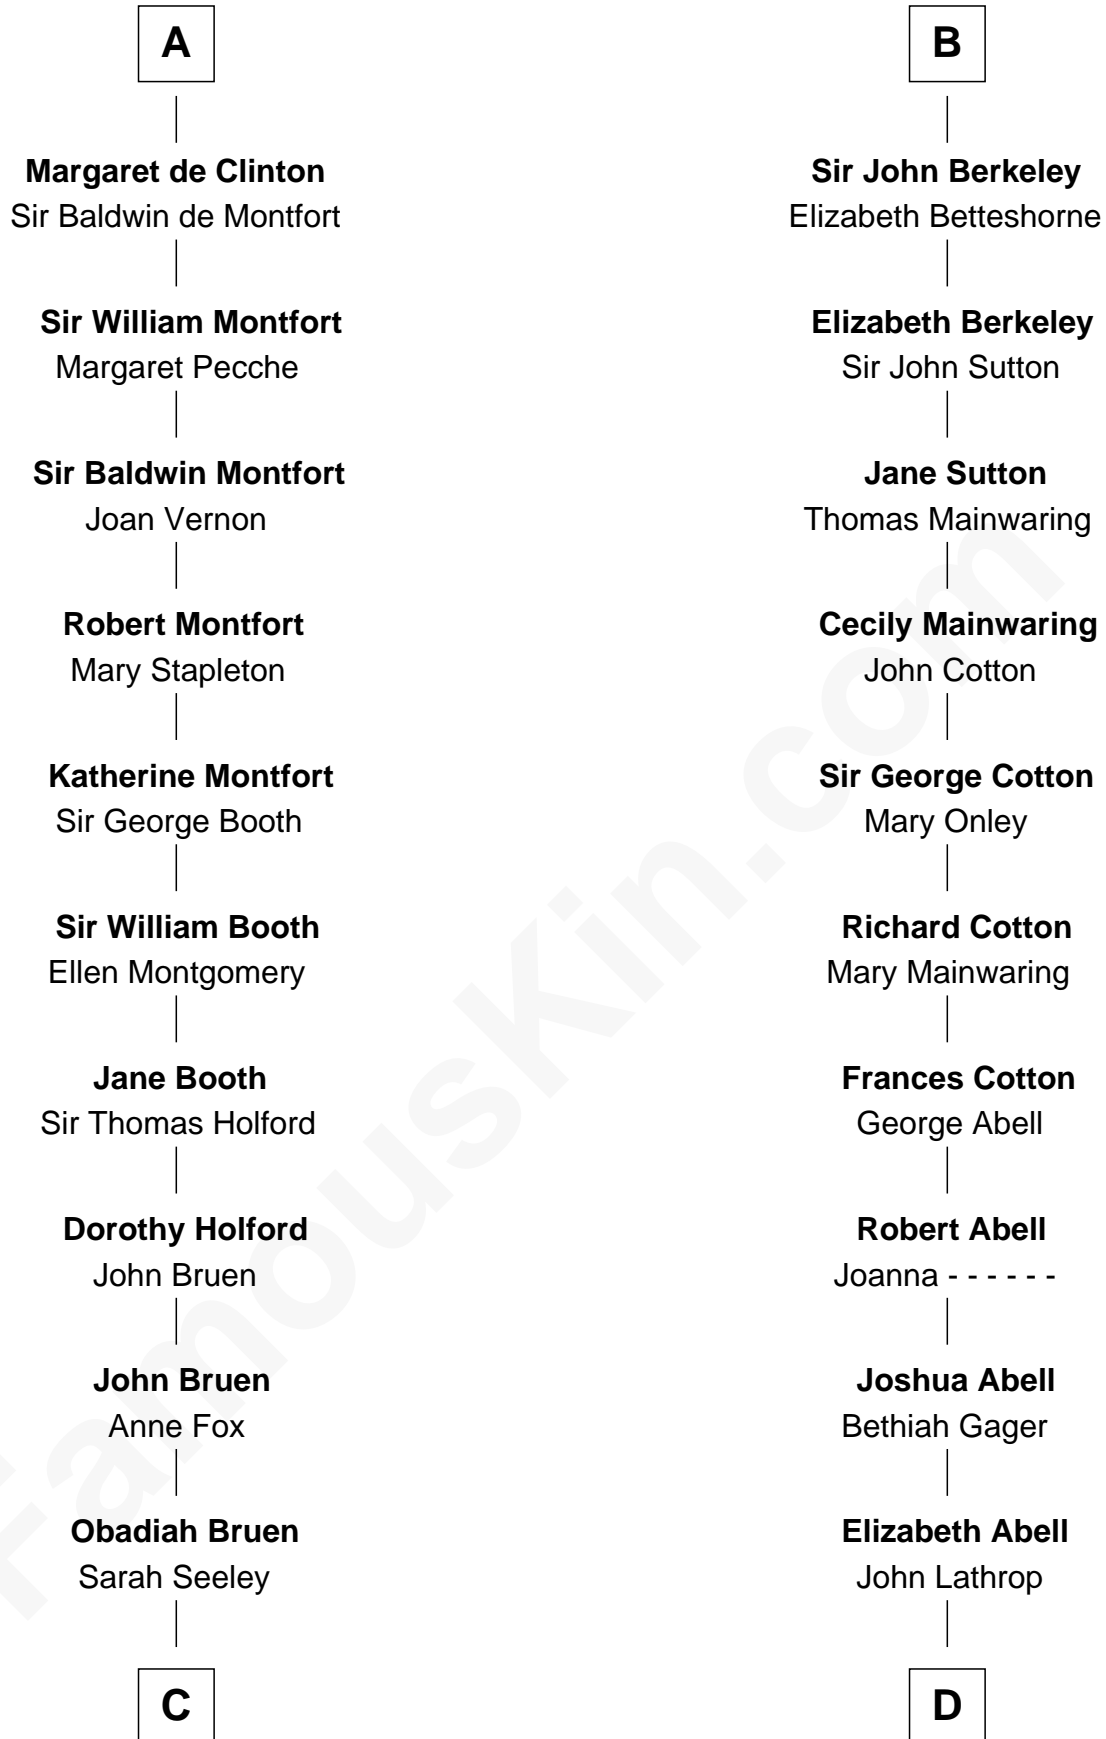

FamousKin.com

Relationship Chart of

Abraham Baldwin

Signer of the U.S. Constitution

20th cousin 1 time removed of

C. W. Post

Founder of Post Cereals

C

Mary Bruen
John Baldwin

Abigail Baldwin
Samuel Baldwin

Timothy Baldwin
Bathsheba Stone

Michael Baldwin
Lucy Dudley

Abraham Baldwin
Signer of the U.S. Constitution

D

Azel Lathrop
Elizabeth Hyde

Erastus Lathrop
Sarah Bailey

Caroline Cushman Lathrop
Charles Rollin Post

C. W. Post
Founder of Post Cereals